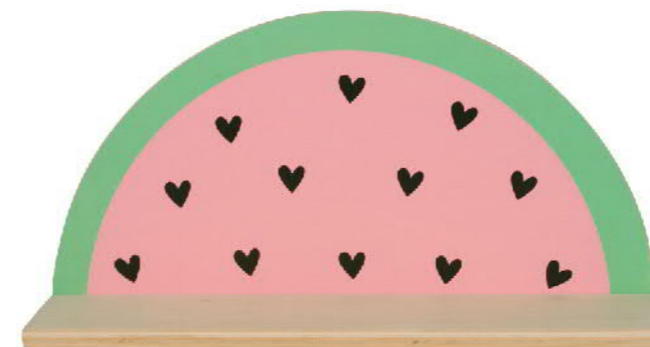

wooden SHELVES

WATERMELON SHELF
PRODUCT CODE: WSWM019
SIZE: 370 x 185 x 120 mm - QTY: 5