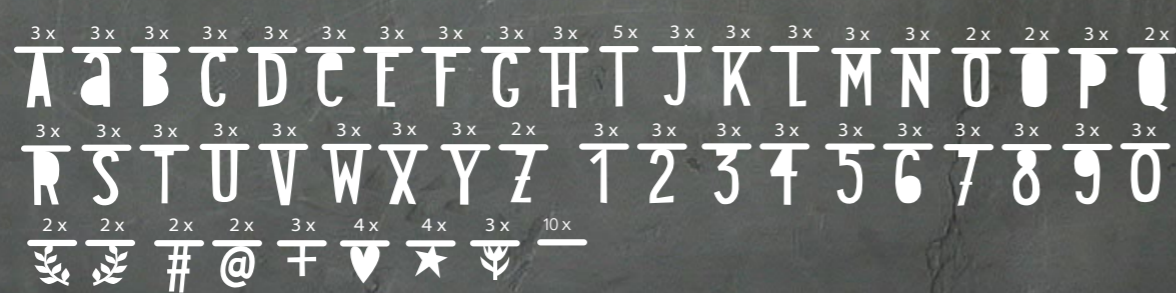

little lovely letter banners

147 cardboard letters, numbers, symbols & metal clips to make your own personal banner. Available in black, pastel, and white.
Extra "banner basics" (numbers and symbols) in gold and silver also available for adding a touch glamour.
Letter size approximately 5 x 10 cm

LETTER BANNER: WHITE
PRODUCT CODE: GALE005
QTY: 12

LETTER BANNER: BLACK
PRODUCT CODE: GALE001
147 cardboard letters, numbers, symbols & metal clips to make your own personal banner.
Letter size approximately 5 x 10 cm
QTY: 12