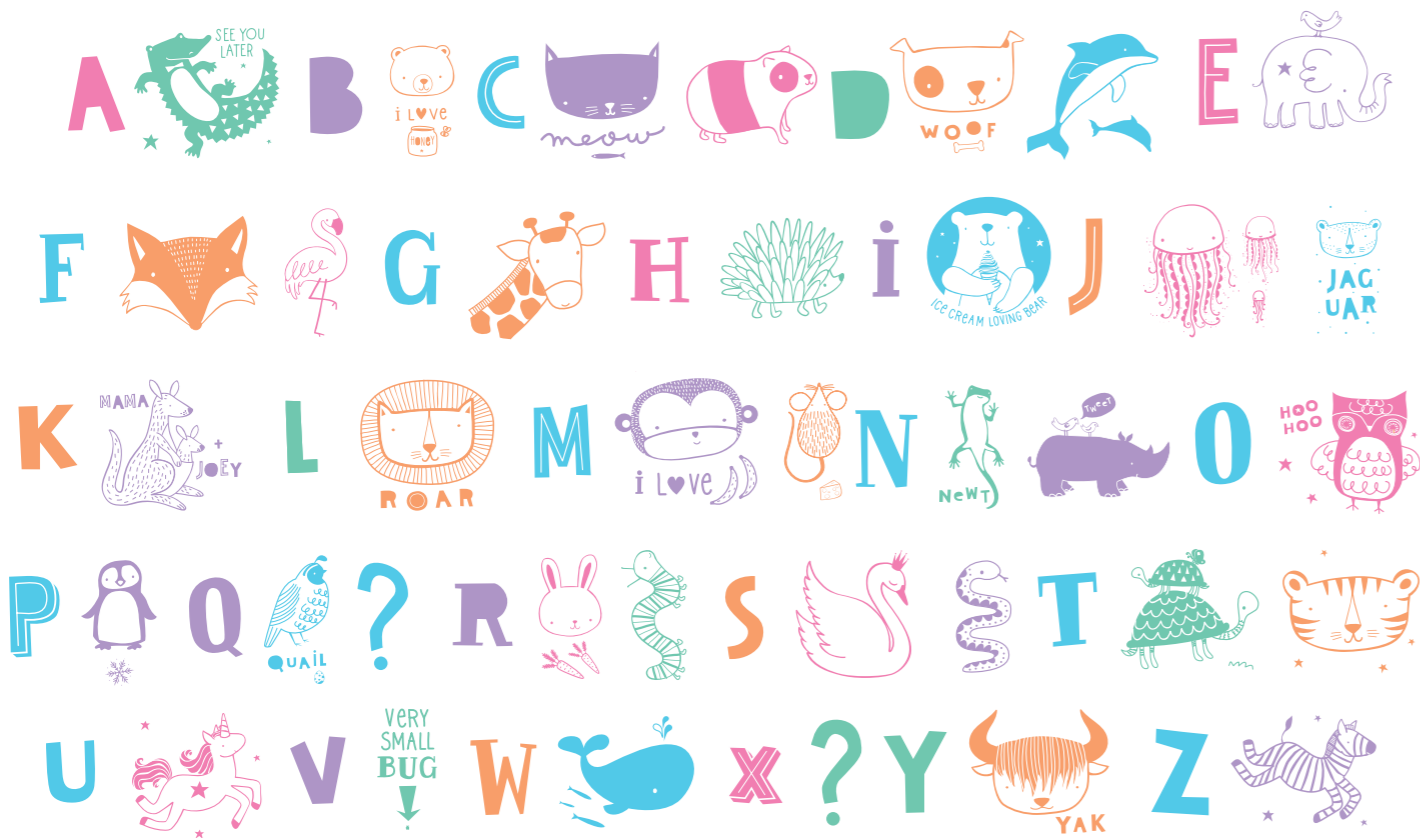

LIGHT BOX LETTER SET: ABC PASTEL
PRODUCT CODE: LTLE021
PACK SIZE: 11 X 18 cm - QTY: 5