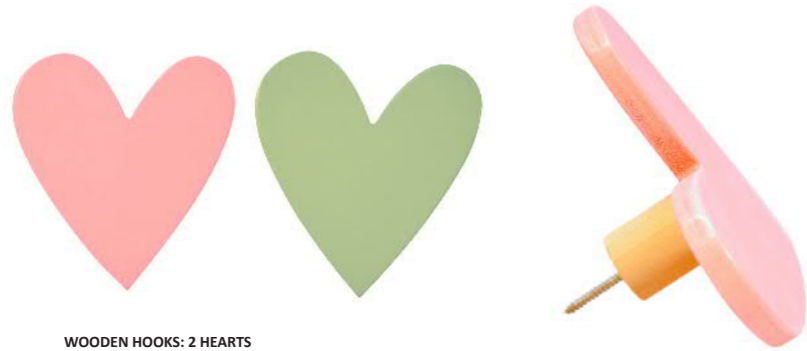

wooden WALL HOOKS

WOODEN HOOKS: 2 FRUITY ICE CREAMS
 PRODUCT CODE: WHPI008
 SIZE: 54 X 100 mm QTY: 5

WOODEN HOOKS: 2 PASTEL ICE CREAMS
 PRODUCT CODE: WHPI007
 SIZE: 54 X 100 mm QTY: 5

WOODEN HOOKS: 2 HEARTS
 PRODUCT CODE: WHHE010
 SIZE: 94 X 100 mm QTY: 5