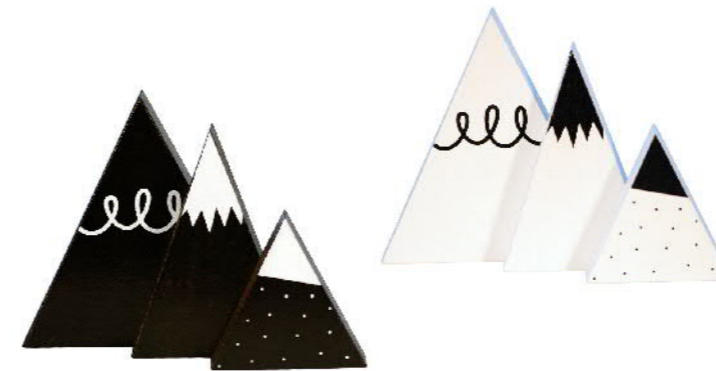

Blocks: 3 BLACK MOUNTAINS
PRODUCT CODE: WBBM014
SIZE: 100 x 100 mm - QTY: 5

Blocks: 3 WHITE MOUNTAINS
PRODUCT CODE: WBWM013
SIZE: 100 x 100 mm - QTY: 5