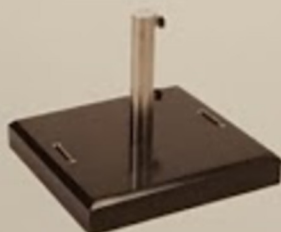

SOLID BASES

from 16 to 125 kgs

13404
BASE round concrete / resin
base 25 kgs

13413
BASE round cast aluminium
base 23 kgs

13405
BASE round granite base with
wheels 40 kgs

08516
CAST iron base with
aluminium cover 45 kgs

08573
BASE concrete base 90 kgs
for Havana

13403
BASE square granite base
with wheels 40 kgs

13410
SIESTA cross base

08510
SIESTA inground base

13411

08518
SIESTA granite base 90 kgs

08528
SIESTA granite base 125 kgs

08546
SIESTA wheels for granite base
125 kgs, set of 4