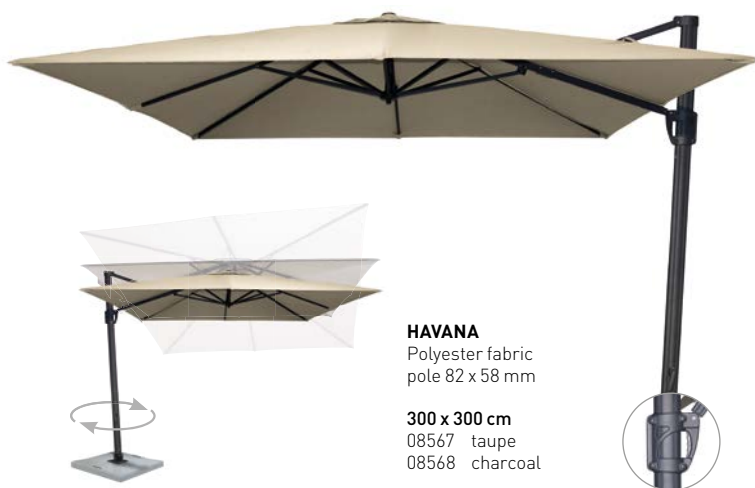

DESIGN MEETS CONVENIENCE

free-arm parasols

TAUPE

CHARCOAL

SIESTA
Solefin fabric
pole 65 x 80 mm

300 x 300 cm
anthracite frame
08456 taupe
08458 charcoal

white frame
08558 taupe
08561 charcoal

HACIENDA
anthracite frame
Solefin fabric
with tilt
pole 100 x 65 mm

300 x 400 cm
08569 charcoal
08570 taupe

"Only combine with Siesta granite base 125 kg, number 08528"

SIESTA PREMIUM
anthracite frame
with tilt
pole 65 x 80 mm

300 x 300 cm
08559 charcoal
08560 taupe

08545 OUTDOOR LIGHT
light for outdoor parasol
with 24 LEDs
including 3 batteries and charger

SIESTA
Solefin fabric
pole 65 x 80 mm

Ø 350 cm
08460 taupe
08462 charcoal
08509 black

HAVANA
Polyester fabric
pole 82 x 58 mm

300 x 300 cm
08567 taupe
08568 charcoal