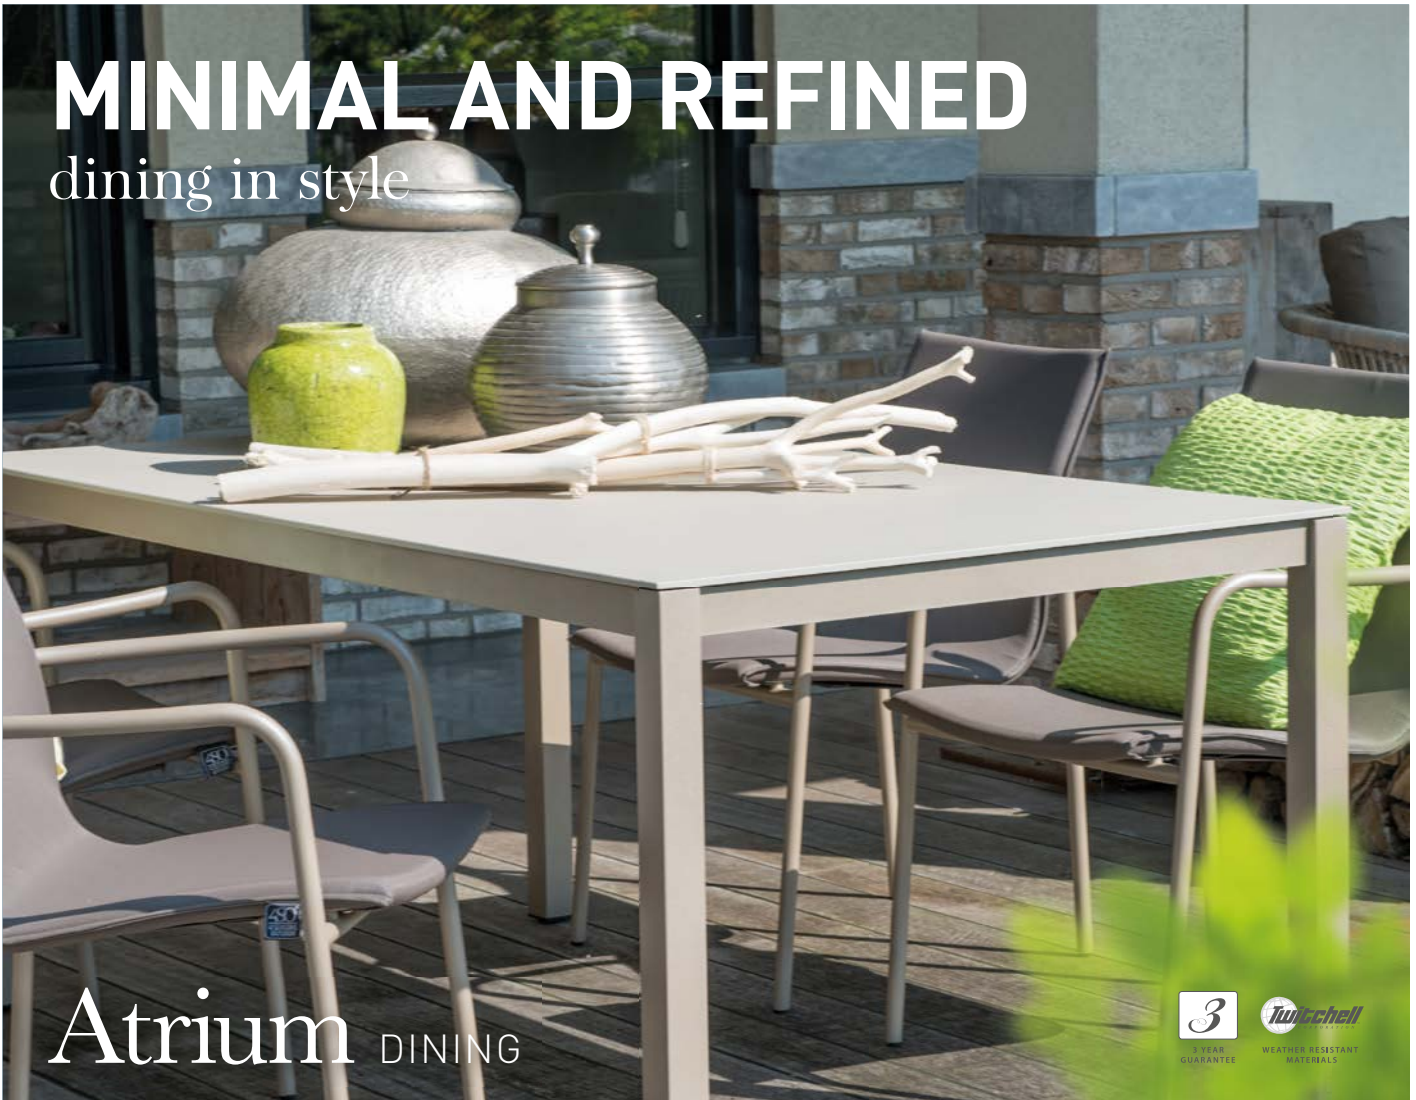

MINIMAL AND REFINED

dining in style

Atrium DINING

19188
ATRIUM stackable chair with taupe frame
H:86 W:59 D:45 SH:44 AH:66

19189
ATRIUM stackable chair with anthracite frame
H:86 W:59 D:45 SH:44 AH:66

19055
ALBION stackable dining chair white
H:83 W:58 L:64 D:43 SH:45 AH:65

19056
ALBION stackable dining chair anthracite
H:83 W:58 L:64 D:43 SH:45 AH:65

Etna FOLDING TABLE CONCEPT

Different combinations with separate table tops and leg bases.

19245
80 x 80 cm
teak

19246
76 x 76 cm
white alu