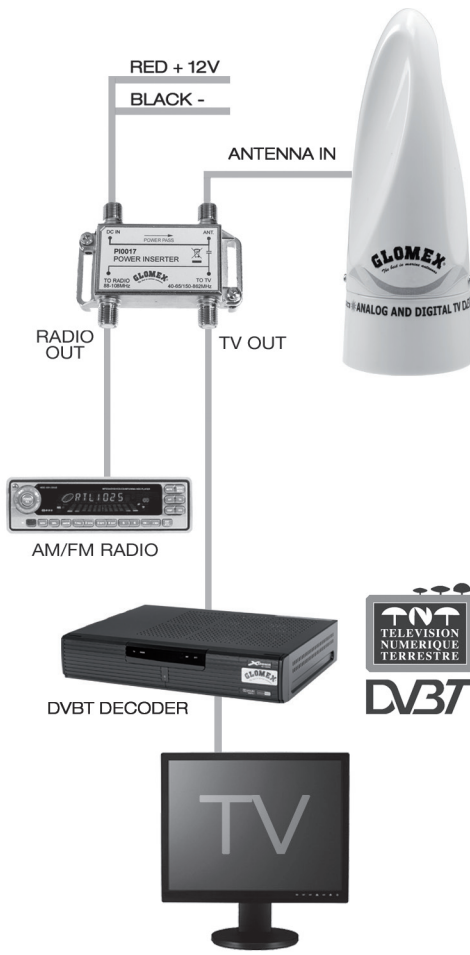

DVB-T

# GLOMEX®

*The best in marine antennas*

### TV + FM RADIO ANTENNA

MARINE and MOBILE omnidirectional analog and digital TV antenna  
MOST COMPACT (DIAMETER 100 mm/4", HEIGHT 210 mm/8")  
pack include: 2 WAY POWER INSERTER, 10m/33' COAX CABLE,  
1,5m/5' TV SET CORD, UNIVERSAL MOUNT

[www.glomex.it](http://www.glomex.it)

[www.glomexmobile.com](http://www.glomexmobile.com)

DVBT

FEATURES AND OPERATION

F CONNECTOR INSTALLATION

MOUNT FIXING

COAX SPLICING

COAXIAL CABLE INSTALLATION