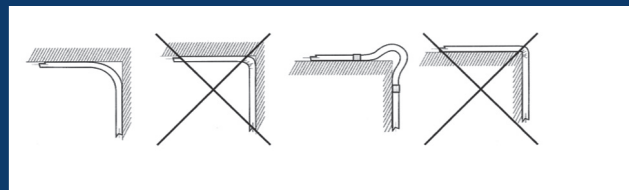

### TV + FM RADIO ANTENNA

MARINE and MOBILE omnidirectional analog and digital TV antenna  
MOST COMPACT (DIAMETER 100 mm/4", HEIGHT 210 mm/8")  
pack include: 2 WAY POWER INSERTER, 10m/33' COAX CABLE,  
1,5m/5' TV SET CORD, UNIVERSAL MOUNT

[www.glomex.it](http://www.glomex.it)

[www.glomexmobile.com](http://www.glomexmobile.com)

DVBT

FEATURES AND OPERATION

F CONNECTOR INSTALLATION

MOUNT FIXING

COAX SPLICING

COAXIAL CABLE INSTALLATION

T170

4 way ratchet mount UV resistant nylon + aluminium extension 30 cm  
Rotule en nylon renforcé orientable dans 4 directions + rallonge aluminium 30 cm  
Base in nylon UV resistente orientabile + estensione in alluminio 30 cm