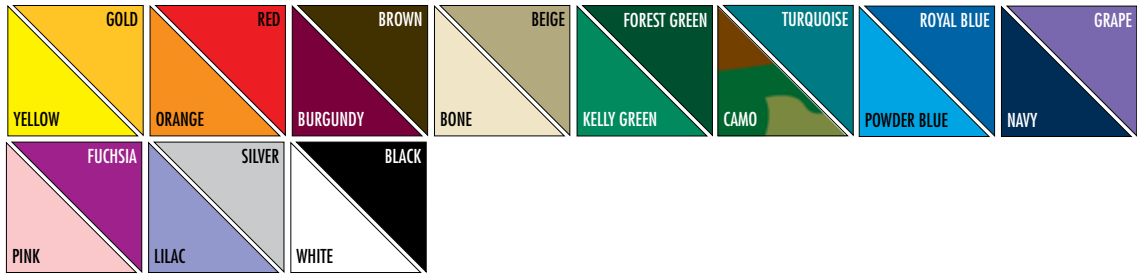

Sky Banner™

The Sky Banner™ by E - Z UP instantly converts your message into a billboard that goes up in seconds. Turn any railskirt with your logo/graphics into a sign that can be seen above the crowd.

FEATURES:

- ◇ Sets Up in Seconds!™
- ◇ Fits 8' x 8' (2.5 m x 2.5 m) or 10' x 10' (3.0 m x 3.0 m) Instant Shelters®:
- Eclipse™ II**
8' x 8' (2.5 m x 2.5 m)
10' x 10' (3.0 m x 3.0 m)
- HUT™ II**
10' x 10' (3.0 m x 3.0 m)
- Enterprise™ II**
10' x 10' (3.0 m x 3.0 m)
- ◇ Fixed Corner Bracket Attachments
- ◇ Quad Button Release
- ◇ Compact - Stores and Transports Easily in Railskirt Storage Bag

ACCESSORIES:

- ◇ Sky Banner™ Connector
- ◇ Railskirt Hardware
- ◇ Railskirt Storage Bag

CUSTOM GRAPHIC OPTIONS:

- ◇ Professional Grade Fabric Available in 22 Custom Colors
- ◇ Imprint Graphics
- ◇ Full - Bleed Digital Printing

Sky Banner™ Professional Colors:

Sky Banner™ :

8' (2.5 m) Sky Banner™

10' (3.0 m) Sky Banner™

Ask About Our Other E-Z UP® Instant Products...We Make Life E-Z™!

RAILSKIRT HARDWARE

RAILSKIRT STORAGE BAG

HEAVY-DUTY STAKE KIT