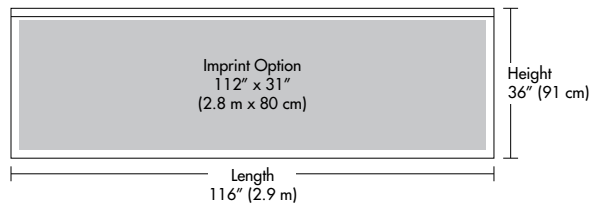

FEATURES:

- ◇ Sets Up in Seconds!™
- ◇ Fits 8' x 8' (2.5 m x 2.5 m) or 10' x 10' (3.0 m x 3.0 m) Instant Shelters®:
- Eclipse™ II**
8' x 8' (2.5 m x 2.5 m)
10' x 10' (3.0 m x 3.0 m)
- HUT™ II**
10' x 10' (3.0 m x 3.0 m)
- Enterprise™ II**
10' x 10' (3.0 m x 3.0 m)
- ◇ Fixed Corner Bracket Attachments
- ◇ Quad Button Release
- ◇ Compact - Stores and Transports Easily in Railskirt Storage Bag

Sky Banner™ Professional Colors:

Sky Banner™ :

8' (2.5 m) Sky Banner™

10' (3.0 m) Sky Banner™

Ask About Our Other E-Z UP® Instant Products...We Make Life E-Z™!

RAILSKIRT HARDWARE

RAILSKIRT STORAGE BAG

HEAVY-DUTY STAKE KIT

| PRODUCT NAME | SKY BANNER™ | |
|---------------------------|--|---|
| SIZE | 8' (2.5 m) | 10' (3.0 m) |
| DIMENSIONS | 8' W x 3' H (2.5 m x 91 cm) | 10' W x 3' H (3.0 m x 91 cm) |
| PRODUCT INCLUDES | Sky Banner™ Kit - Hardware & Connectors Railskirt Fabric and Railskirt Hardware Sold Separately | |
| PRODUCT COMPATIBILITY | Eclipse™ II | Eclipse™ II Enterprise™ II HUT™ II |
| WARRANTY | 1 Year | |
| FABRIC SHIPPING WEIGHT | 5 lbs. (2.3 kg) | 6 lbs. (2.7 kg) |
| HARDWARE SHIPPING WEIGHT | 8 lbs. (3.6 kg) | 13 lbs. (5.9 kg) |
| BOX DIMENSIONS - FABRIC | 18" L x 4" W x 7" H (46 cm x 10 cm x 18 cm) | |
| BOX DIMENSIONS - HARDWARE | 49" L x 5" W x 3" H (1.2 m x 13 cm x 8 cm) | 59" L x 5" W x 3" H (1.5 m x 13 cm x 8 cm) |