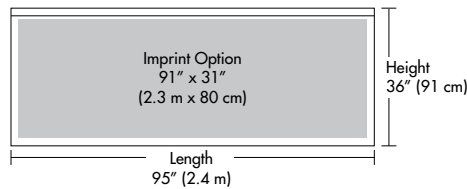

FEATURES:

- ◇ Sets Up in Seconds!™
- ◇ Fits 8' x 8' (2.5 m x 2.5 m) or 10' x 10' (3.0 m x 3.0 m) Instant Shelters®:
- Eclipse™ II**
8' x 8' (2.5 m x 2.5 m)
10' x 10' (3.0 m x 3.0 m)
- HUT™ II**
10' x 10' (3.0 m x 3.0 m)
- Enterprise™ II**
10' x 10' (3.0 m x 3.0 m)
- ◇ Fixed Corner Bracket Attachments
- ◇ Quad Button Release
- ◇ Compact - Stores and Transports Easily in Railskirt Storage Bag

Sky Banner™ Professional Colors:

Sky Banner™ :

8' (2.5 m) Sky Banner™

10' (3.0 m) Sky Banner™

Ask About Our Other E-Z UP® Instant Products...We Make Life E-Z™!

RAILSKIRT HARDWARE

RAILSKIRT STORAGE BAG

HEAVY-DUTY STAKE KIT

| PRODUCT NAME | SKY BANNER™ | |
|---------------------------|--|---|
| SIZE | 8' (2.5 m) | 10' (3.0 m) |
| DIMENSIONS | 8' W x 3' H (2.5 m x 91 cm) | 10' W x 3' H (3.0 m x 91 cm) |
| PRODUCT INCLUDES | Sky Banner™ Kit - Hardware & Connectors Railskirt Fabric and Railskirt Hardware Sold Separately | |
| PRODUCT COMPATIBILITY | Eclipse™ II | Eclipse™ II Enterprise™ II HUT™ II |
| WARRANTY | 1 Year | |
| FABRIC SHIPPING WEIGHT | 5 lbs. (2.3 kg) | 6 lbs. (2.7 kg) |
| HARDWARE SHIPPING WEIGHT | 8 lbs. (3.6 kg) | 13 lbs. (5.9 kg) |
| BOX DIMENSIONS - FABRIC | 18" L x 4" W x 7" H (46 cm x 10 cm x 18 cm) | |
| BOX DIMENSIONS - HARDWARE | 49" L x 5" W x 3" H (1.2 m x 13 cm x 8 cm) | 59" L x 5" W x 3" H (1.5 m x 13 cm x 8 cm) |