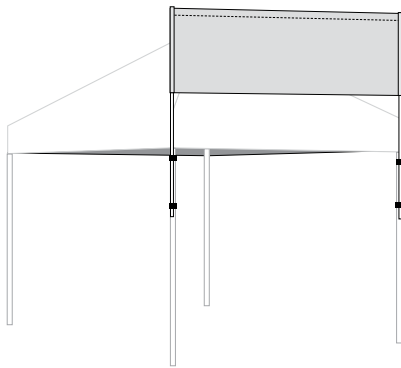

FEATURES:

- ◇ Sets Up in Seconds!™
- ◇ Fits 8' x 8' (2.5 m x 2.5 m) or 10' x 10' (3.0 m x 3.0 m) Instant Shelters®:
- Eclipse™ II**
8' x 8' (2.5 m x 2.5 m)
10' x 10' (3.0 m x 3.0 m)
- HUT™ II**
10' x 10' (3.0 m x 3.0 m)
- Enterprise™ II**
10' x 10' (3.0 m x 3.0 m)
- ◇ Fixed Corner Bracket Attachments
- ◇ Quad Button Release
- ◇ Compact - Stores and Transports Easily in Railskirt Storage Bag

ACCESSORIES:

- ◇ Sky Banner™ Connector
- ◇ Railskirt Hardware
- ◇ Railskirt Storage Bag

CUSTOM GRAPHIC OPTIONS:

- ◇ Professional Grade Fabric Available in 22 Custom Colors
- ◇ Imprint Graphics
- ◇ Full - Bleed Digital Printing

Sky Banner™ Professional Colors:

Sky Banner™ :

8' (2.5 m) Sky Banner™

10' (3.0 m) Sky Banner™

Ask About Our Other E-Z UP® Instant Products...We Make Life E-Z™!

RAILSKIRT HARDWARE

RAILSKIRT STORAGE BAG

HEAVY-DUTY STAKE KIT

| PRODUCT NAME | SKY BANNER™ | |
|---------------------------|--|---|
| SIZE | 8' (2.5 m) | 10' (3.0 m) |
| DIMENSIONS | 8' W x 3' H (2.5 m x 91 cm) | 10' W x 3' H (3.0 m x 91 cm) |
| PRODUCT INCLUDES | Sky Banner™ Kit - Hardware & Connectors Railskirt Fabric and Railskirt Hardware Sold Separately | |
| PRODUCT COMPATIBILITY | Eclipse™ II | Eclipse™ II Enterprise™ II HUT™ II |
| WARRANTY | 1 Year | |
| FABRIC SHIPPING WEIGHT | 5 lbs. (2.3 kg) | 6 lbs. (2.7 kg) |
| HARDWARE SHIPPING WEIGHT | 8 lbs. (3.6 kg) | 13 lbs. (5.9 kg) |
| BOX DIMENSIONS - FABRIC | 18" L x 4" W x 7" H (46 cm x 10 cm x 18 cm) | |
| BOX DIMENSIONS - HARDWARE | 49" L x 5" W x 3" H (1.2 m x 13 cm x 8 cm) | 59" L x 5" W x 3" H (1.5 m x 13 cm x 8 cm) |