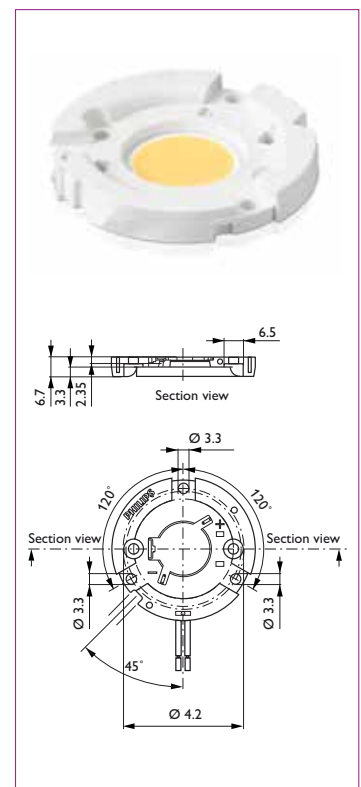

SLM Premium White (color point bbbl)

Type	Units per pack	EOC code	12NC code
Fortimo LED SLM 2000 lm 830 PW L13 G4	20	871829179930600	929000911506
Fortimo LED SLM 2000 lm 930 PW L13 G4	20	871869641736200	929000929006
Fortimo LED SLM 3000 lm 830 PW L15 G4	20	871829179937500	929000911606
Fortimo LED SLM 3000 lm 930 PW L13 G4	20	871869641738600	929000929106
Fortimo LED SLM 4500 lm 830 PW L19 G4	20	871829179939900	929000911706
Fortimo LED SLM 4500 lm 930 PW L13 G4	20	871869641740900	929000929206

Downlight versions with tin-dipped sleeved cable (60 cm)

Type	Units per pack	EOC code	12NC code
Fortimo LED SLM 1100 lm 827 DL L13 G4	20	871829179941200	929000911806
Fortimo LED SLM 1100 lm 830 DL L13 G4	20	871829179943600	929000911906
Fortimo LED SLM 1100 lm 840 DL L13 G4	20	871829179945000	929000912006
Fortimo LED SLM 2000 lm 830 DL L13 G4	20	871829179947400	929000912106
Fortimo LED SLM 2000 lm 840 DL L13 G4	20	871829179949800	929000912206
Fortimo LED SLM 2000 lm 927 DL L13 G4	20	871869641709600	929000928506
Fortimo LED SLM 2000 lm 930 DL L13 G4	20	871869641766900	929000930306

Dimensions (mm)