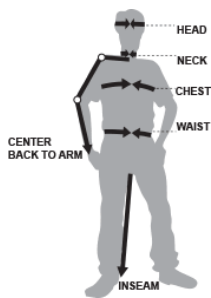

MATENTABEL

Herenkleding

Maat	Borstomvang (in cm)	Borstomvang (in inches)
S	88-92	35-37
M	96-100	38-40
L	104-108	41-43
XL	112-116	44-46

Maat	Taille (in cm)	Taille (in inches)
S	76-80	30-32
M	84-88	33-35
L	92-97	36-38
XL	102-108	40-42

Maat	Binnenbeenlengte (in cm)	Binnenbeenlengte (in inches)
S	76-78	30-31
M	79-80	31-32
L	81-82	32-33
XL	83	34

Maat	Borstomvang (in cm)	Borstomvang (in inches)
46	92	36
48	96	38
50	100	40
52	104	41
54	108	43

Maat	Taille (in cm)	Taille (in inches)
46	80	32
48	84	33
50	88	35
52	92	36
54	97	38

Maat	Binnenbeenlengte (in cm)	Binnenbeenlengte (in inches)
46	78	30
48	79	31
50	80	32
52	81	32
54	82	33