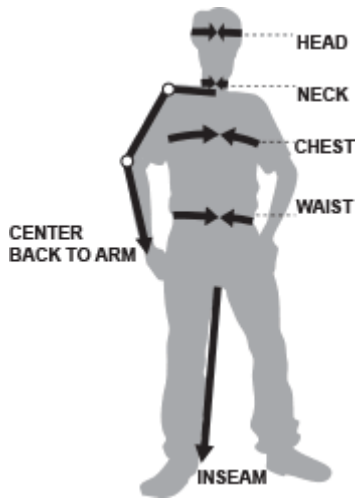

SIZE GUIDE

Women Clothing

Size EU	Size USA	Size UK
36	6	8
38	8	10
40	10	12
42	12	14
44	14	16

Size	Waist (in cm)	Waist (in inches)
S	66-69	26-28
M	72-76	29-31
L	80-84	32-34
XL	88-93	35-37

Size	Inside leg (in cm)	Inside leg (in inches)
S	76-77	30-31
M	78-79	31-32
L	80-81	32-33
XL	82-83	33-34