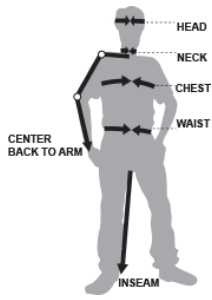

SIZE GUIDE

Men Clothing

Size	Chest (in cm)	Chest (in inches)
S	88-92	35-37
M	96-100	38-40
L	104-108	41-43
XL	112-116	44-46

Size	Waist (in cm)	Waist (in inches)
S	76-80	30-32
M	84-88	33-35
L	92-97	36-38
XL	102-108	40-42

Size	Inside leg (in cm)	Inside leg (in inches)
S	76-78	30-31
M	79-80	31-32
L	81-82	32-33
XL	83	34

Size	Chest (in cm)	Chest (in inches)
46	92	36
48	96	38
50	100	40
52	104	41
54	108	43

Size	Waist (in cm)	Waist (in inches)
46	80	32
48	84	33
50	88	35
52	92	36
54	97	38

Size	Inside leg (in cm)	Inside leg (in inches)
46	78	30
48	79	31
50	80	32
52	81	32
54	82	33