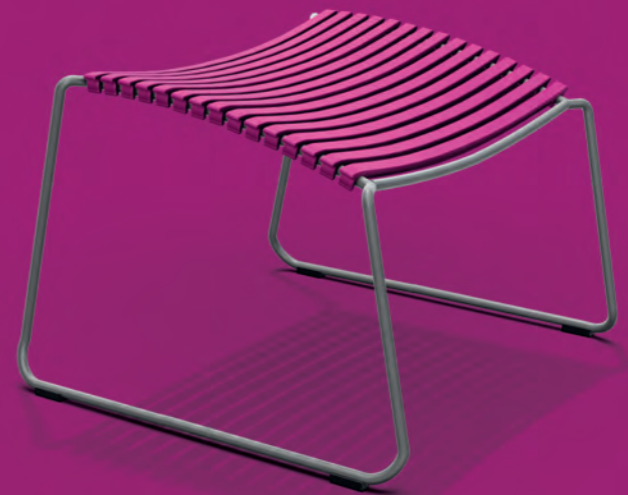

With adjustable backrest is made for all of us who just want to sit comfortably. CLICK position chair has 7 positions. The first is more upright than the dining chair, giving you extra support while dining. After a nice meal you just lean back and relax...

CLICK LOUNGE CHAIR

Is an extension of the rocking chair. The comfort is the same - so for those that are not “about to Rock” – choose the Lounge chair.

77

CLICK ROCKING CHAIR

Most people like to sit in a rocking chair. Adults and children. The body will rest in the dynamic rocking movements - this rocking chair equals nice comfort at all levels. Made for both indoor and outdoor.

CLICK FOOTREST

Is designed to complete the shape of the chair it complements. The angle makes it the perfect footrest. Use it together with CLICK dining chair, CLICK position chair, CLICK Lounge chair or CLICK rocking chair for even better relaxation.

78

CLICK SUNROCKER

Is a small design experiment that succeeded! You use yourself, your body, as counterpoint and your weight shift determines whether you are in a sitting or a lying position. Do not touch anything, tear or pull. Just lean forward or back. Sit, lie. That simple.