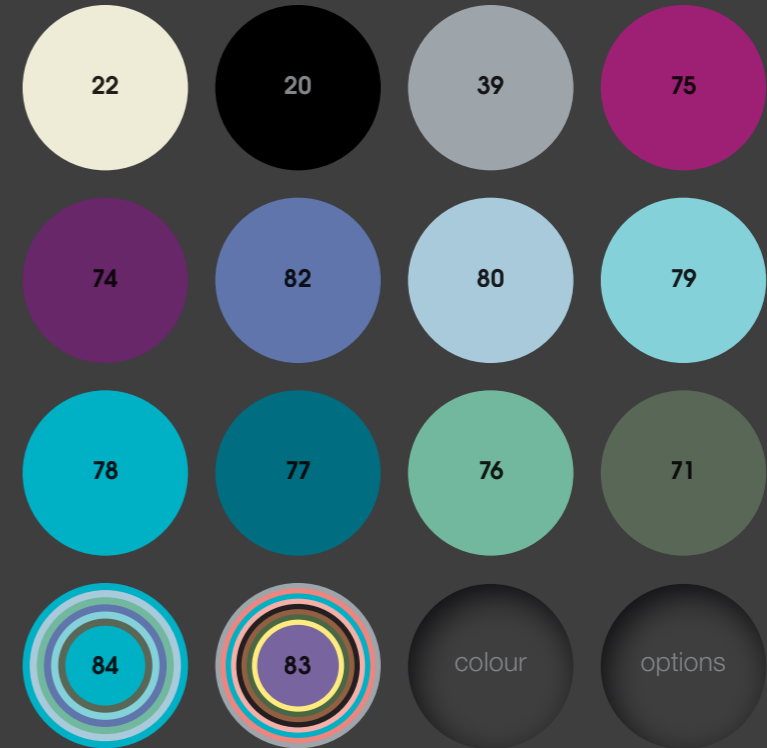

CLICK is a collection of outdoor furniture consisting of Dining chairs, Sunbeds, Rocking chair, Lounge chair, Position chair and a Footrest. CLICK is made in intelligent designed plastic lamellas combined with powder coated metal and wooden parts in sustainable bamboo. The components of the lamella are carefully composed to give the lamellas exactly the right strength and resilience.

THE CLICK CONCEPT provides you excellent cushion free comfort, and the flexibility to change colors as you like. The lamellas come in 12 different colors and can be clicked on and off to change the look of the chair simply by changing – or mixing the different lamella colors.

DESIGN The CLICK collection is designed by the Danish designer Henrik Pedersen. In the design process there is put a lot of effort in shaping the chairs to make the lamellas follow the structure of the spine. This work has resulted in the best seating.