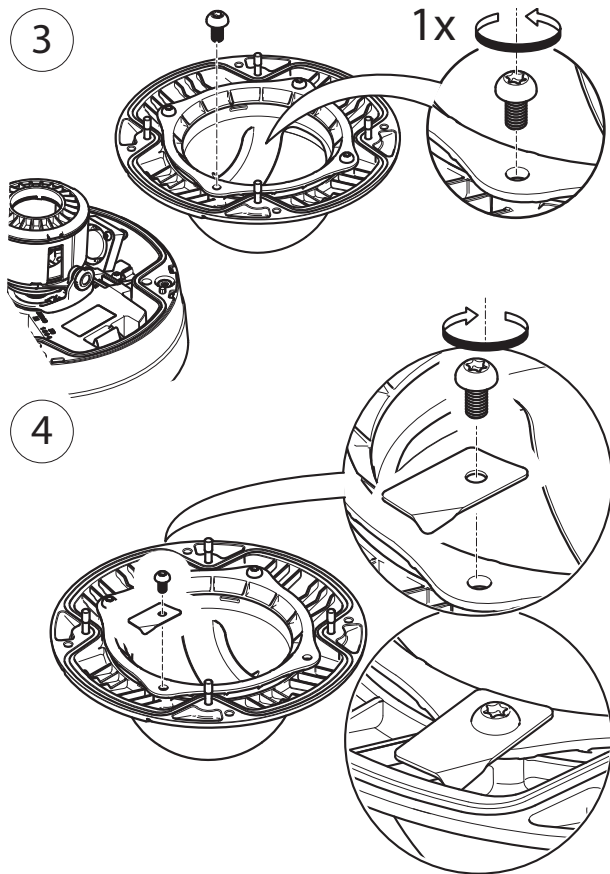

4x

2

9

10

11

Installation Guide

Ver.2.0

AXIS Intrusion Switch B