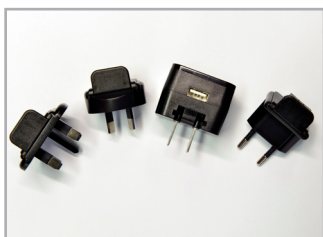

Anabat Walkabout

All-In-One Full spectrum Handheld Bat Detector

Specifications

- Operating System: Android – Jelly Bean
- Sample Rate: 500ks/s 16Bit
- Display: 5" Colour LCD Touchscreen
- Frequency range: 5 - 200kHz
- Power: Built-in Lithium Ion Battery 7000mAh
- Record Time: Approx. 6-10 hours
- Charging: Universal - Micro USB Wall Charger 5V 2A
- File output: WAV (full spectrum) and Anabat Sequence Files (zero crossing)
- Memory: SD Storage Card (16GB card provided)
- Weight: 415gm
- Dimensions: 180L x 100W x 28H mm (with directional cone attached)
- Microphone: Built-in Knowles FG omnidirectional and external microphone support
- Audio Modes: Heterodyne, time expansion, frequency division or pitch shift
- Audio output: Built-in Speaker and 3.5mm headphone jack (earphones included)
- GPS Module: Built-in
- Mapping: KML and GPX (open street maps and map quest aerial)
- Wi-Fi: Built-in
- Sensory: Lux Meter, Temperature and Humidity
- Warranty: 1 year

Included accessories

The Anabat Walkabout comes with a range of handy accessories already included, pictured to the left.

- Wall Charger
- USB Cable
- 16GB SD Card
- Earphones
- Hand strap
- Lanyard
- Directional cone attachment
- Microfiber cloth