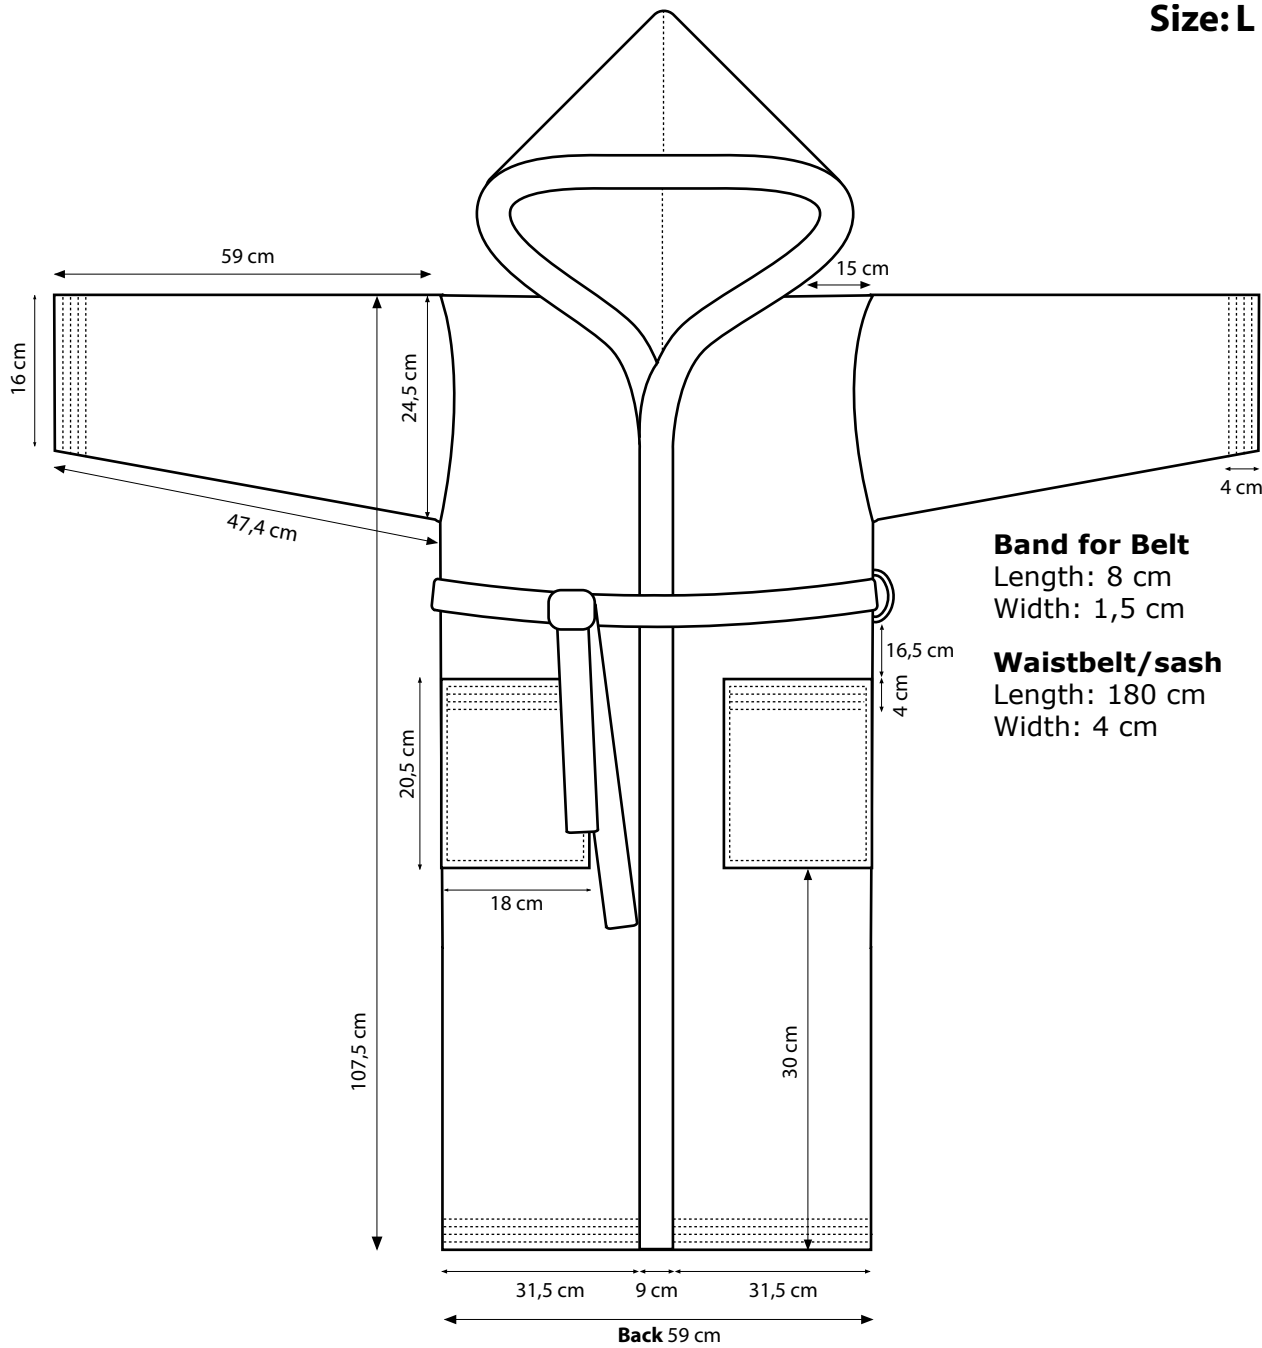

Size: XXS

Band for Belt

Length: 8 cm

Width: 1,5 cm

Waistbelt/sash

Length: 180 cm

Width: 4 cm

Size: XS

Band for Belt
Length: 8 cm
Width: 1,5 cm

Waistbelt/sash
Length: 180 cm
Width: 4 cm

Size: S

Size: M

Size: L

Band for Belt

Length: 8 cm
Width: 1,5 cm

Waistbelt/sash

Length: 180 cm
Width: 4 cm

Size: XL