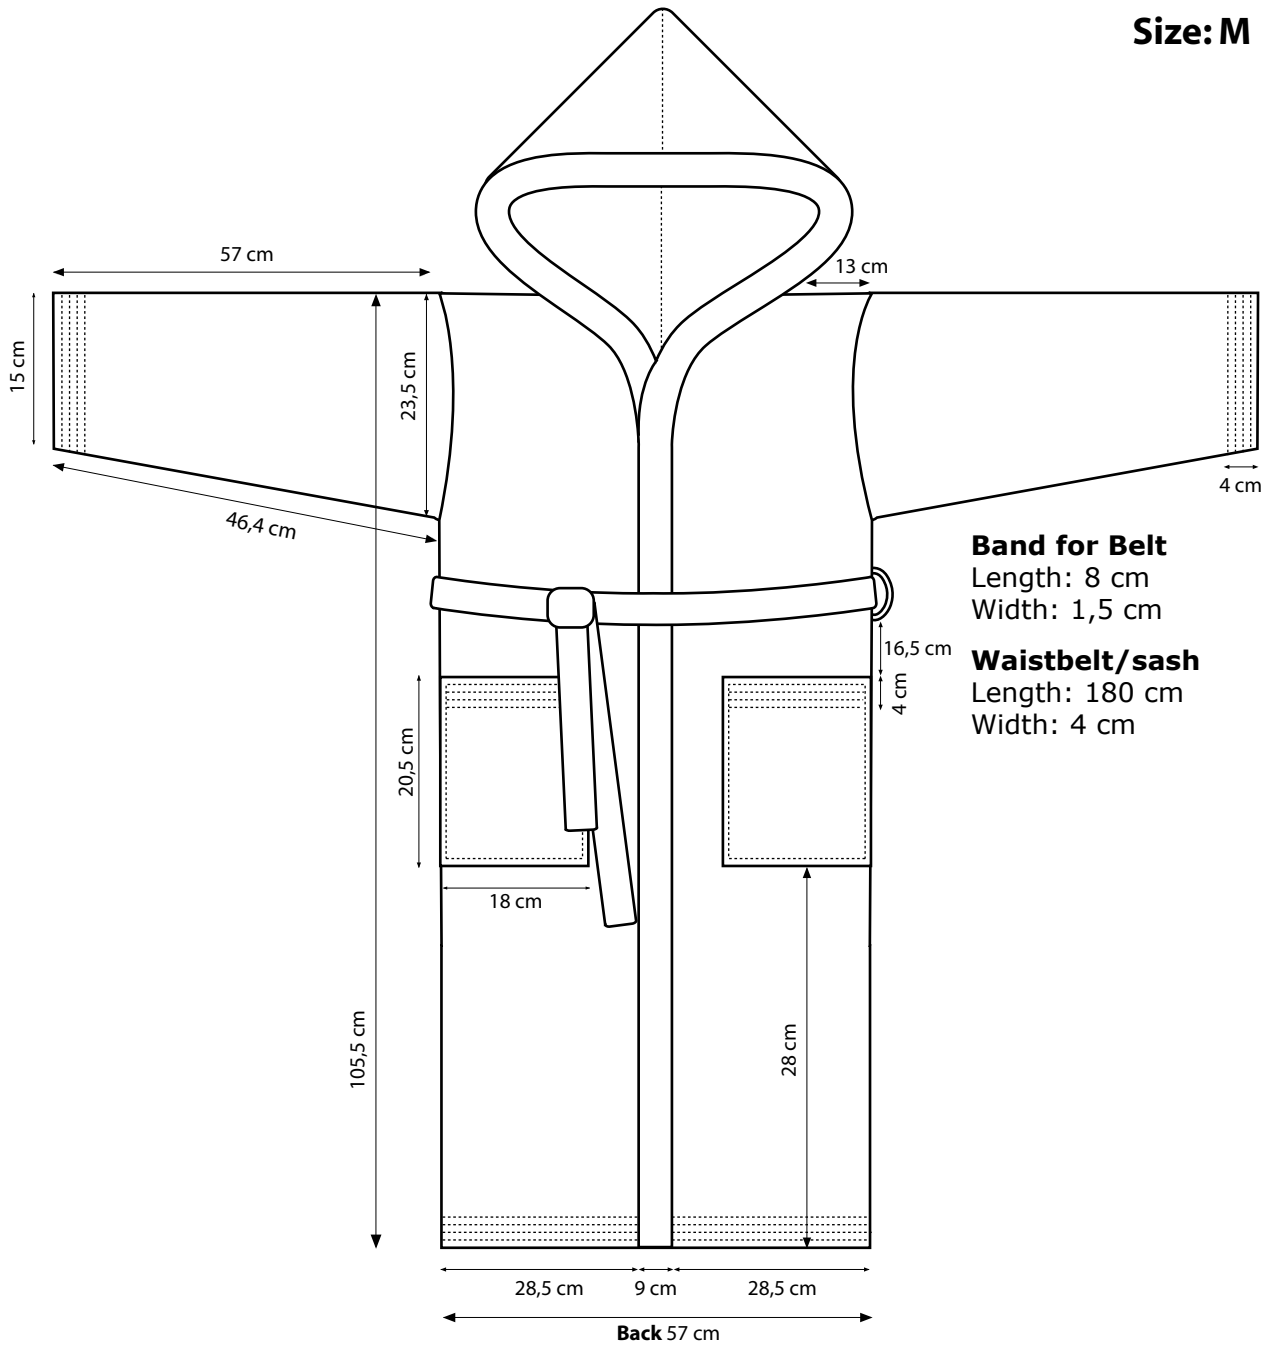

Size: XXS

Band for Belt

Length: 8 cm

Width: 1,5 cm

Waistbelt/sash

Length: 180 cm

Width: 4 cm

Size: XS

Band for Belt
Length: 8 cm
Width: 1,5 cm

Waistbelt/sash
Length: 180 cm
Width: 4 cm

Size: S

Size: M

Size: L

Band for Belt

Length: 8 cm
Width: 1,5 cm

Waistbelt/sash

Length: 180 cm
Width: 4 cm

Size: XL