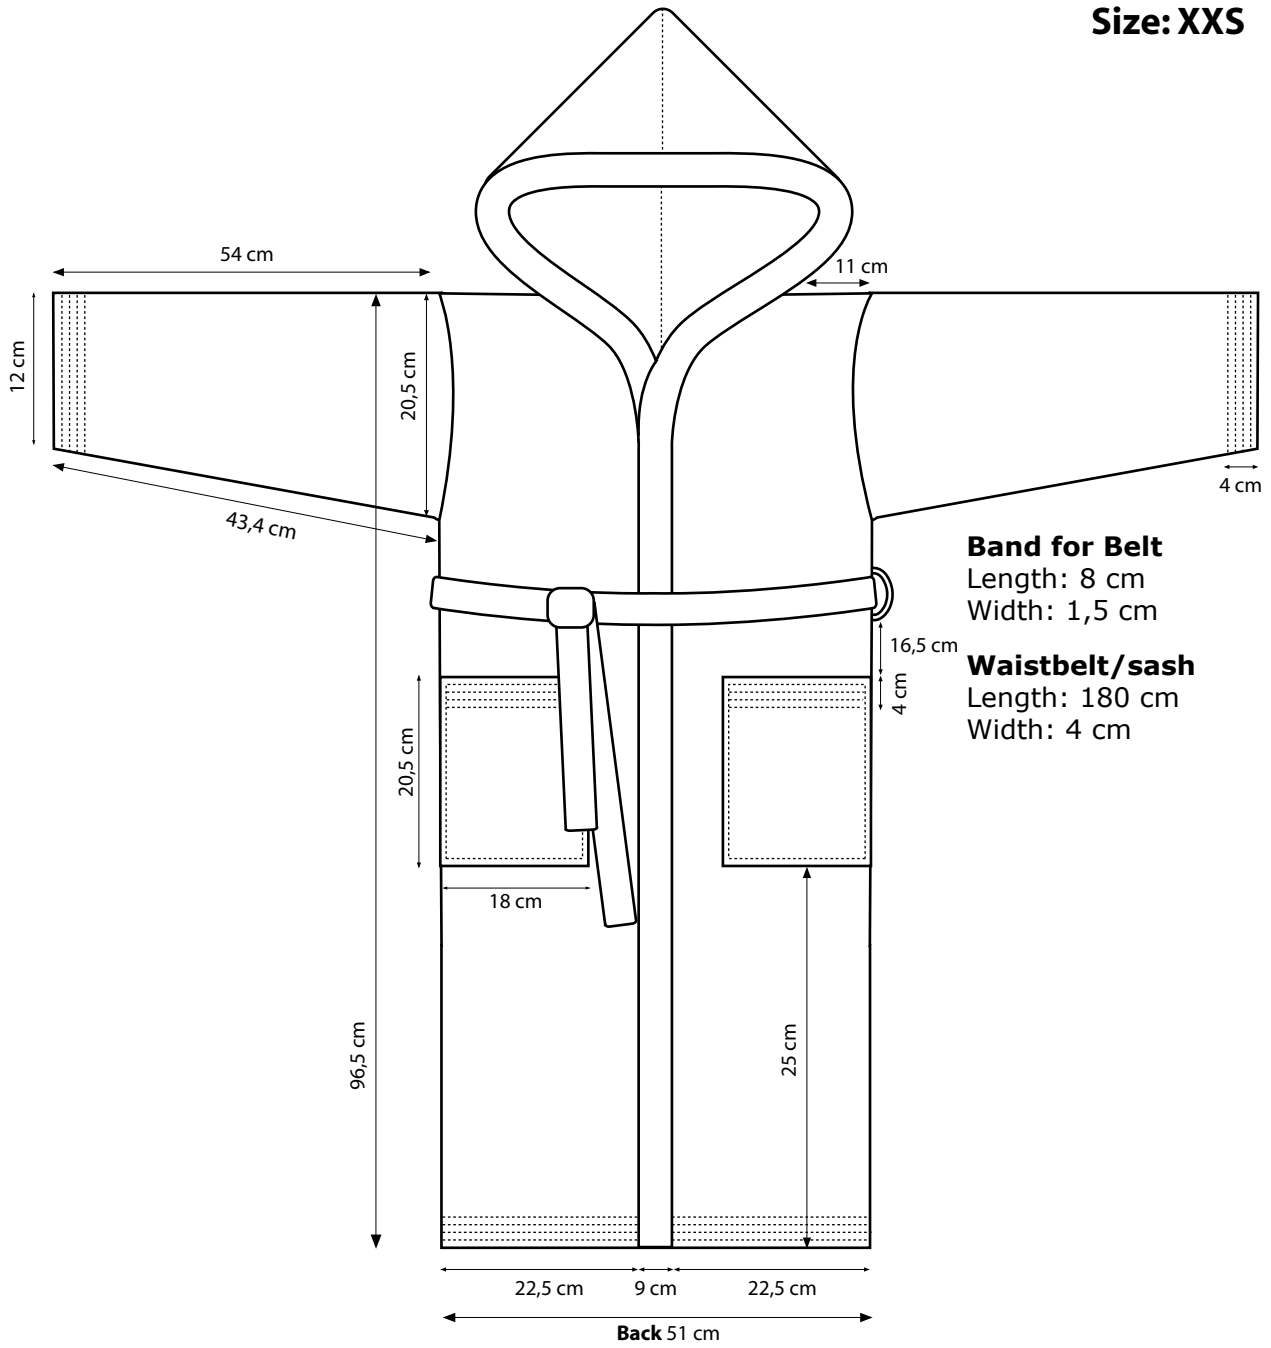

Size: XXS

Band for Belt

Length: 8 cm

Width: 1,5 cm

Waistbelt/sash

Length: 180 cm

Width: 4 cm

Size: XS

Band for Belt
Length: 8 cm
Width: 1,5 cm

Waistbelt/sash
Length: 180 cm
Width: 4 cm

Size: S

Size: M

Size: L

Band for Belt

Length: 8 cm
Width: 1,5 cm

Waistbelt/sash

Length: 180 cm
Width: 4 cm

Size: XL