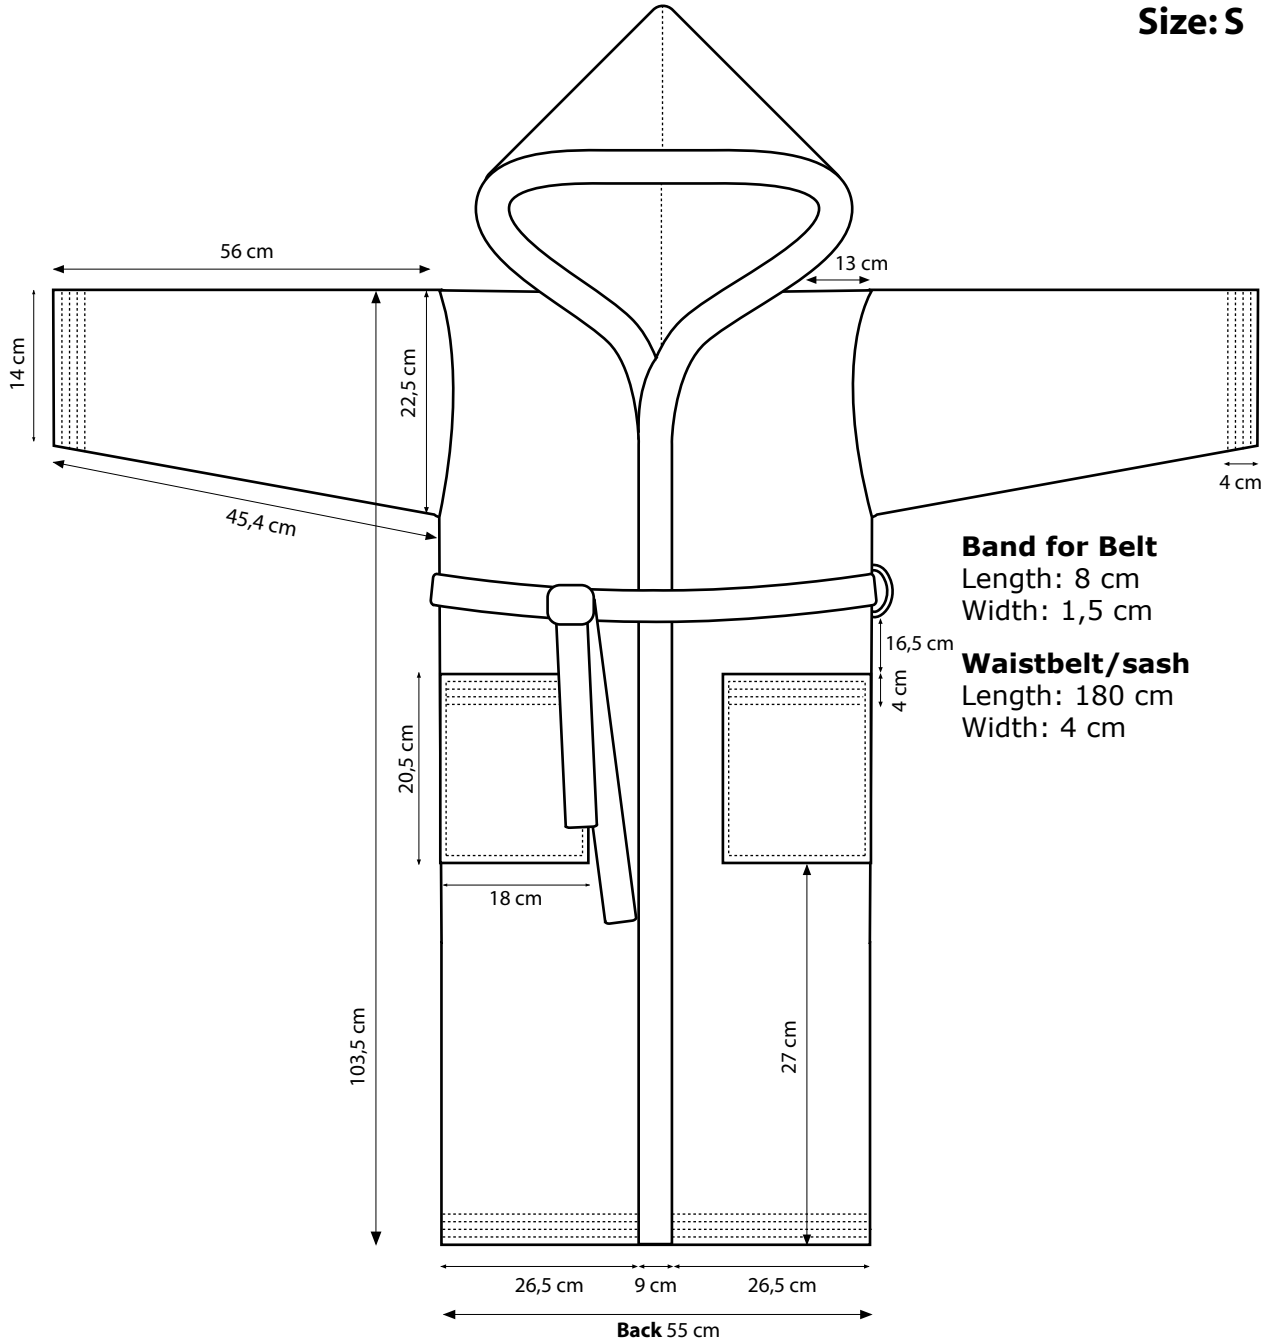

Size: XXS

Band for Belt

Length: 8 cm

Width: 1,5 cm

Waistbelt/sash

Length: 180 cm

Width: 4 cm

Size: XS

Band for Belt
Length: 8 cm
Width: 1,5 cm

Waistbelt/sash
Length: 180 cm
Width: 4 cm

Size: S

Size: M

Size: L

Band for Belt

Length: 8 cm
Width: 1,5 cm

Waistbelt/sash

Length: 180 cm
Width: 4 cm

Size: XL