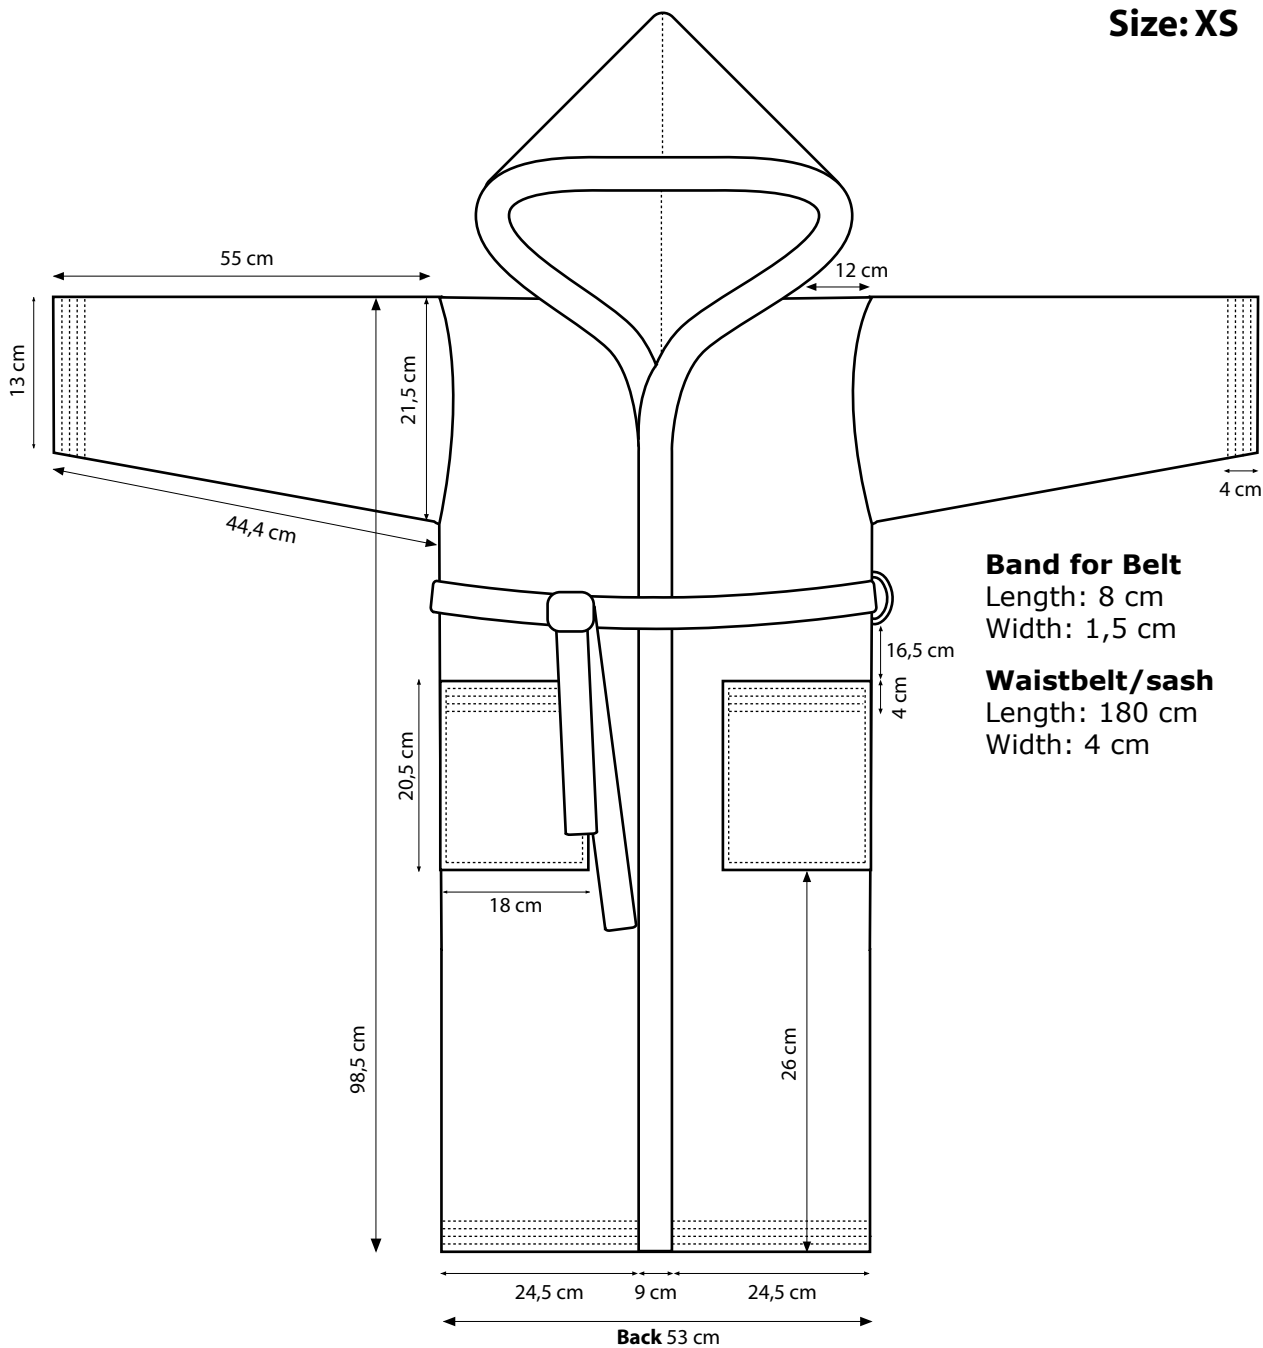

Size: XXS

Band for Belt

Length: 8 cm

Width: 1,5 cm

Waistbelt/sash

Length: 180 cm

Width: 4 cm

Size: XS

Band for Belt
Length: 8 cm
Width: 1,5 cm

Waistbelt/sash
Length: 180 cm
Width: 4 cm

Size: S

Size: M

Size: L

Band for Belt

Length: 8 cm
Width: 1,5 cm

Waistbelt/sash

Length: 180 cm
Width: 4 cm

Size: XL