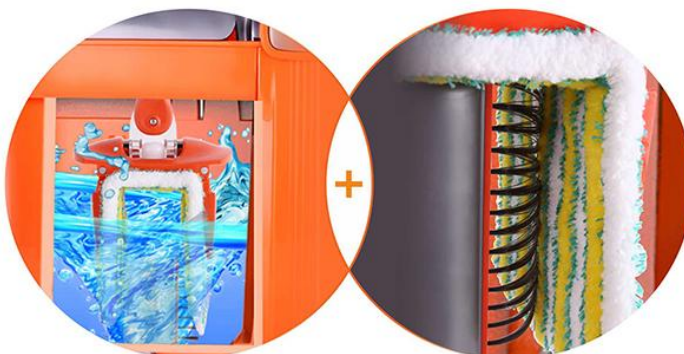

EDEN450

**EDEN 450**  
450mm  
The Longest  
Flat Mop Head In History

EDEN450

**Handle-driven Deft Spin Mechanism**

“Simple & Effortless” Wring Out

**Labor-saving Gear**

minimizes the interior negative frictional resistance in a cavity within the pipe wall to effectively save the labor when you wring the mop.

**SUPERIOR TO** traditional push-and-lift spin mechanism

# Wet & Dry Twin-tub Isolation

### Swirling Water Rinsing

The torrent caused by fast-spinning movement scours the fine dust & stains off the mop head in a 360° full circle.