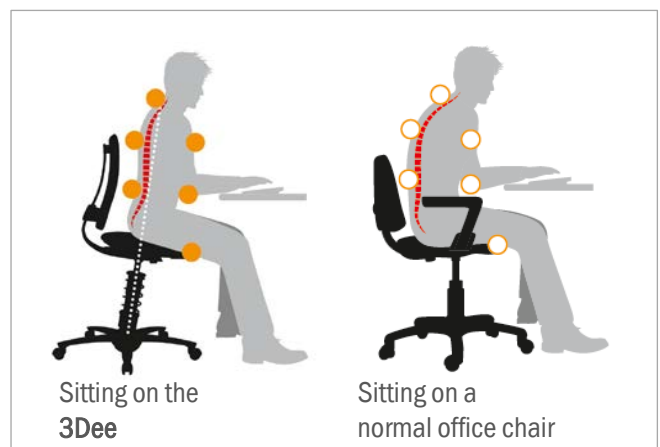

3Dee

Made for movement. Just like you.

3Dee

Active Office Chair

- 1) 3D technology:** Gives you flexible sideways motion, extends your reach and ensures an optimum sitting posture with respect to the working surface. This keeps your intervertebral discs, muscles, tendons and joints fit.
- 2) Vertical movement:** Relieves the intervertebral discs and stimulates the blood circulation and your oxygen flow.
- 3) Patented backrest technology:** The half-height backrest with lamellar technology and physiologically shaped backrest provides support without restricting motion.
- 4) Multi-zone integral foam:** The intelligent seat is slightly convex, upholstered with breathable foam and has an adaptable flexzone at the front edge.

Setting options

- Seat height (gas spring)
- Weight (spring hardness / up-and-down movement)
- Flexible sideways movement
- Backrest tension
- Lumbar support (backrest)

Many advantages. Simply good.

- Acts against static and rigid sitting
- Improves sitting posture
- Relieves and strengthens the back
- Strengthens and exercises muscles
- Nourishes intervertebral discs
- Stimulates blood circulation and lymph flow
- Ergonomically optimized backrest for relaxing

3Dee

Individual. Where demands are high.

Technical Data

Product weight: 20kg
 Base diameter: 75cm
 Springs and seat heights: BASIC: 60kg - 120kg Seat height 42cm - 56cm
 COMFORT: 60kg - 120kg Seat height 45cm - 59cm
 Rollers: Rollers with brakes in compliance with DIN EN 12529 for all types of floors

Seat cover options	Seat cover colours	Base	Basic options	Spring
100% Trevira CS	black, grey melange, aqua, caramel, coral		Versions: Black aluminium	
Microfibre*	ferraro red, royal blue, smoke grey, black	Black aluminium	Polished aluminium*: backrest strut, backrest frame and seat pan	BASIC or COMFORT*
Leather*	black			