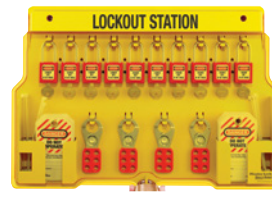

Centre d'étiquetage

Permet le stockage d'étiquettes de consignation et quelques accessoires de consignation

Tag stations

Stores lockout tags and machine-specific lockout devices

	Description	Hauteur Height	Largeur Width	Profondeur Depth	Capacité de cadenas Padlock capacity
S1601	Station d'étiquetage vide / Empty tag station	247mm	146mm	114mm	3
S1700	Station de consignation compacte vide / Empty compact lockout station	247mm	196mm	101mm	4

STATIONS COMPOSÉES / FILLED STATIONS

Stations de cadenas Padlock stations

1482BP410

1483BP410

1484BP410

Description

	Description		
1482BP410	Inclut station 1482B; 4-410RED; 2-420; 12 étiquettes 497A / Includes station 1482B; 4 - 410RED; 2- 420; 12- 497A tags	✓	✓
1483BP410	Inclut station 1482B; 10-410RED; 2-420; 24 étiquettes 497A / Includes station 1482B; 10 - 410RED; 2- 420; 24- 497A tags	-	-
1484BP410	Inclut station 1482B; 20-410RED; 4-420; 48 étiquettes 497A / Includes station 1482B; 20 - 410RED; 4- 420; 48- 497A tags	-	-