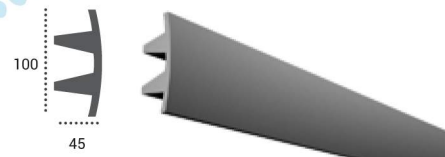

Decorative architectural elements for LED indirect lighting
Compatible with all types of LED strips

TESORI collection is the decorative architectural elements for the indirect lighting LED systems. The profile of the element is designed with taking into account the ability of easy installation of modern LED strips that are equipped with quick connection elements.

TESORI decorative elements are made of polyurethane.

Due to the wide range, the elements of TESORI collection meet all design requirements and will create a unique lighting design of your premises.

KF 503

L: 2000