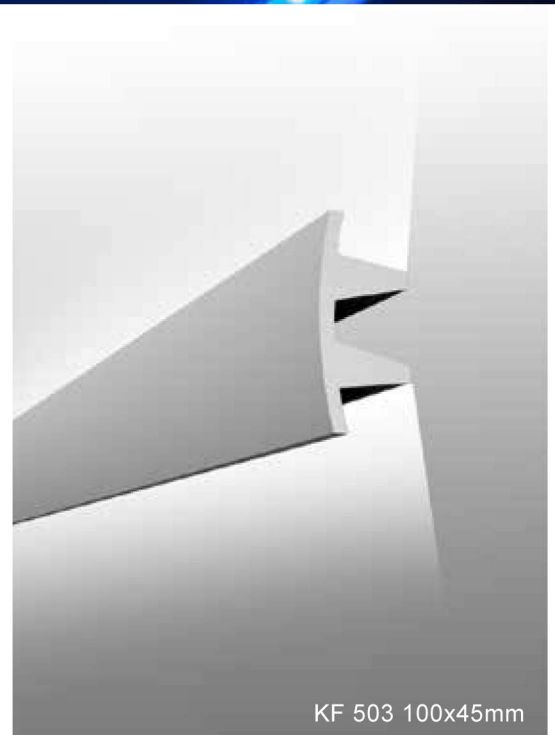

# TESORI®

Includes 15 different elements

F series

Decorative architectural elements for LED indirect lighting  
Compatible with all types of LED strips

TESORI collection is the decorative architectural elements for the indirect lighting LED systems. The profile of the element is designed with taking into account the ability of easy installation of modern LED strips that are equipped with quick connection elements.