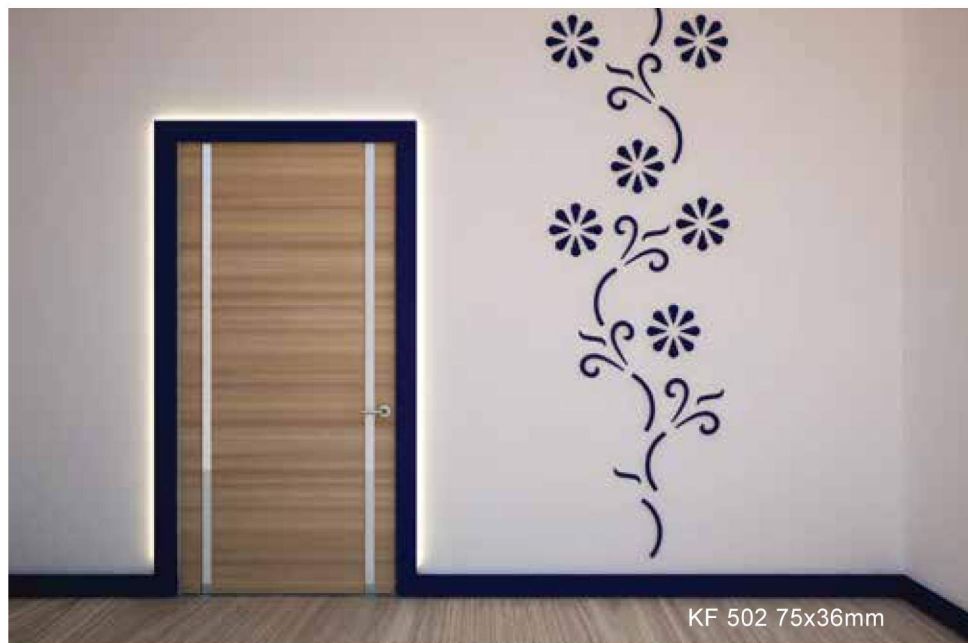

# TESORI®

Includes 15 different elements

F series

Decorative architectural elements for LED indirect lighting  
Compatible with all types of LED strips

TESORI collection is the decorative architectural elements for the indirect lighting LED systems. The profile of the element is designed with taking into account the ability of easy installation of modern LED strips that are equipped with quick connection elements.