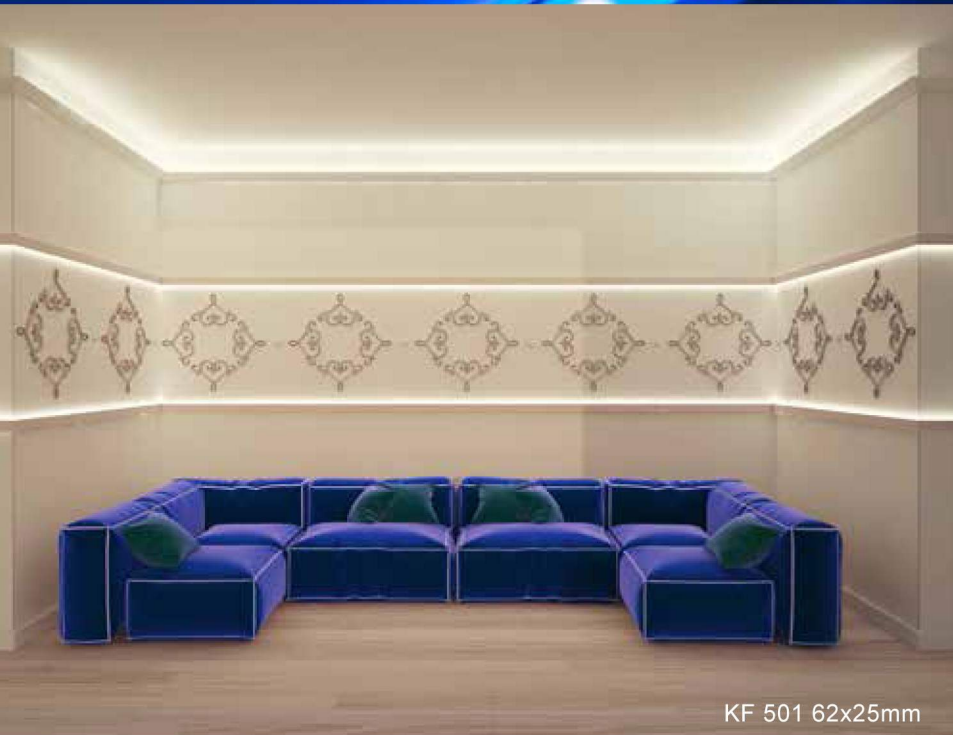

# TESORI®

Includes 15 different elements

F series

Decorative architectural elements for LED indirect lighting  
Compatible with all types of LED strips

TESORI collection is the decorative architectural elements for the indirect lighting LED systems. The profile of the element is designed with taking into account the ability of easy installation of modern LED strips that are equipped with quick connection elements.