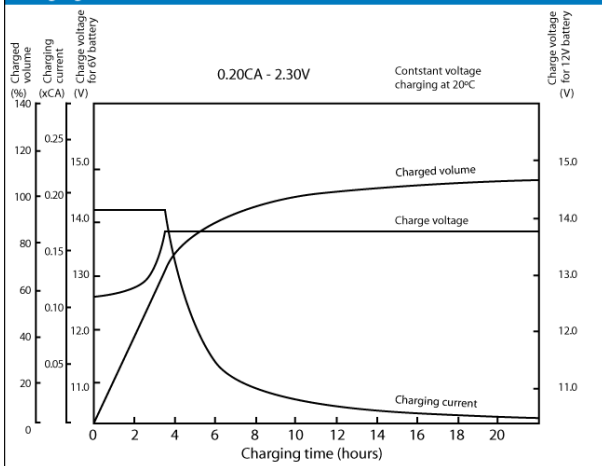

CPC 200-12I

Cyclic battery

Nominal voltage	12 V DC	
Nominal Capacity (10HR, 20°C):	200 Ah	
Nominal Capacity (20HR, 20°C):	212 Ah	
Internal resistance	Approx. 2.7 m Ω	
Maximum charging current	53 A	
Maximum discharge current	2140 A (5 sec.)	
Operating temperature range	-20°C ~ 50°C	
Float use/ cycle use	13.6 – 13.8V/ 14.5 – 14.9V	
Standard terminal	Threaded Insert 8mm Optional automotive terminal (±2mm)	
Housing material	ABS	
Dimensions	length	522 mm
	width	239 mm
	height	225 mm (±1 mm)
Approx. Weight	61 kg	
Packing	1 pcs/box	

Charging characteristics

Discharge characteristics curves

Relationship between charging voltage and temperature

Cycle service life in relation to depth and discharge

Models available

Model	Capacity (Ah)	Dimensions (mm)	Weight
CPC 225 - 6	6V/225	243 x 187.5 x 275	31.80 kg
CPC 9 - 12	9	151 x 65 x 100	2.84 kg
CPC 10 - 12	10	151 x 65 x 111	3.34 kg
CPC 12 - 12	12	151 x 98 x 101	4.14 kg
CPC 18 - 12	18	181.5 x 77 x 167.5	6.00 kg
CPC 26 - 12	26	166.5 x 175 x 125	7.90 kg
CPC 33 - 12	33	195 x 130 x 174	11.30 kg
CPC 40 - 12	40	197 x 165 x 170	13.10 kg
CPC 50 - 12	50	197 x 165 x 170	14.50 kg
CPC 55 - 12	55	228 x 138 x 208	16.20 kg
CPC 60 - 12	60	278 x 175 x 190	21.20 kg
CPC 75 - 12	75	259 x 168 x 208	24.58 kg
CPC 80 - 12AJ	80	350 x 174 x 190	24.76 kg
CPC 90 - 12	90	306 x 173 x 212	26.06 kg
CPC 110 - 12	110	330 x 173 x 220	30.14 kg
CPC 120 - 12	120	407 x 175 x 224	37.02 kg
CPC 135 - 12	135	345 x 172 x 280	46.06 kg
CPC 150 - 12	150	483 x 168 x 237	47.50 kg
CPC 160 - 12	160	532 x 207 x 221	50.00 kg
CPC 200 - 12	200	522 x 239 x 225	61.00 kg
CPC 250 - 12	250	520 x 268 x 226	73.00 kg