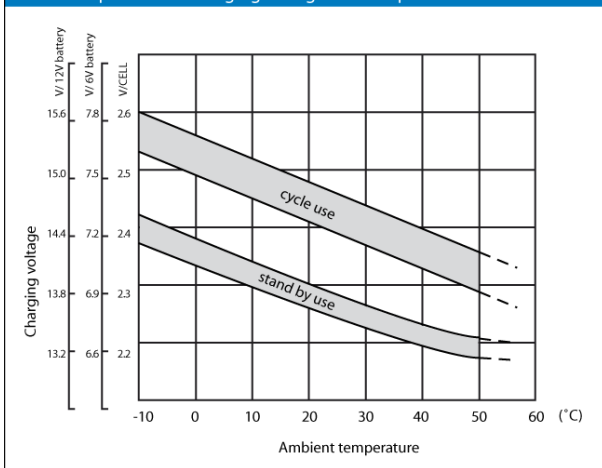

Typical applications:

- Solar, wind, hydro power
- Recreational vehicle and boat
- Service van and truck
- Emergency lighting
- Traffic lights
- Electric vehicle and boat

- Valve Regulated Maintenance Free
- Absorbent Glassmat Technology
- Built to comply with
DIN 43534, IEC896-2, BS6290-pt.4,
EUROBAT
- Low self discharge
- Classified as non- spillable and Non
Dangerous goods by IATA, FAA,
ADR, IMDG
- Can be discharged or stored in any
position without leakage
- Cannot be charged while the
terminal is downward.

Charging characteristics

Discharge characteristics curves

Relationship between charging voltage and temperature

Cycle service life in relation to depth and discharge

Models available

Model	Capacity (Ah)	Dimensions (mm)	Weight
CPC 225 - 6	6V/225	243 x 187.5 x 275	31.80 kg
CPC 9 - 12	9	151 x 65 x 100	2.84 kg
CPC 10 - 12	10	151 x 65 x 111	3.34 kg
CPC 12 - 12	12	151 x 98 x 101	4.14 kg
CPC 18 - 12	18	181.5 x 77 x 167.5	6.00 kg
CPC 26 - 12	26	166.5 x 175 x 125	7.90 kg
CPC 33 - 12	33	195 x 130 x 174	11.30 kg
CPC 40 - 12	40	197 x 165 x 170	13.10 kg
CPC 50 - 12	50	197 x 165 x 170	14.50 kg
CPC 55 - 12	55	228 x 138 x 208	16.20 kg
CPC 60 - 12	60	278 x 175 x 190	21.20 kg
CPC 75 - 12	75	259 x 168 x 208	24.58 kg
CPC 80 - 12AJ	80	350 x 174 x 190	24.76 kg
CPC 90 - 12	90	306 x 173 x 212	26.06 kg
CPC 110 - 12	110	330 x 173 x 220	30.14 kg
CPC 120 - 12	120	407 x 175 x 224	37.02 kg
CPC 135 - 12	135	345 x 172 x 280	46.06 kg
CPC 150 - 12	150	483 x 168 x 237	47.50 kg
CPC 160 - 12	160	532 x 207 x 221	50.00 kg
CPC 200 - 12	200	522 x 239 x 225	61.00 kg
CPC 250 - 12	250	520 x 268 x 226	73.00 kg