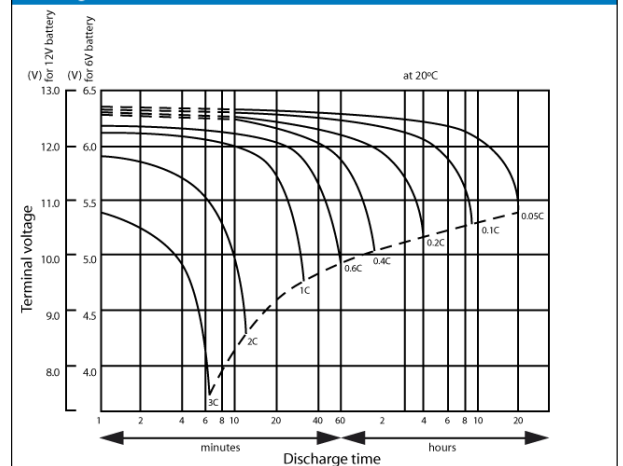

CPC 200-12I

Cyclic battery

Nominal voltage	12 V DC	
Nominal Capacity (10HR, 20°C):	200 Ah	
Nominal Capacity (20HR, 20°C):	212 Ah	
Internal resistance	Approx. 2.7 m Ω	
Maximum charging current	53 A	
Maximum discharge current	2140 A (5 sec.)	
Operating temperature range	-20°C ~ 50°C	
Float use/ cycle use	13.6 – 13.8V/ 14.5 – 14.9V	
Standard terminal	Threaded Insert 8mm Optional automotive terminal (±2mm)	
Housing material	ABS	
Dimensions	length	522 mm
	width	239 mm
	height	225 mm (±1 mm)
Approx. Weight	61 kg	
Packing	1 pcs/box	

Charging characteristics

Discharge characteristics curves

Relationship between charging voltage and temperature

Cycle service life in relation to depth and discharge

Models available

Model	Capacity (Ah)	Dimensions (mm)	Weight
CPC 225 - 6	6V/225	243 x 187.5 x 275	31.80 kg
CPC 9 - 12	9	151 x 65 x 100	2.84 kg
CPC 10 - 12	10	151 x 65 x 111	3.34 kg
CPC 12 - 12	12	151 x 98 x 101	4.14 kg
CPC 18 - 12	18	181.5 x 77 x 167.5	6.00 kg
CPC 26 - 12	26	166.5 x 175 x 125	7.90 kg
CPC 33 - 12	33	195 x 130 x 174	11.30 kg
CPC 40 - 12	40	197 x 165 x 170	13.10 kg
CPC 50 - 12	50	197 x 165 x 170	14.50 kg
CPC 55 - 12	55	228 x 138 x 208	16.20 kg
CPC 60 - 12	60	278 x 175 x 190	21.20 kg
CPC 75 - 12	75	259 x 168 x 208	24.58 kg
CPC 80 - 12AJ	80	350 x 174 x 190	24.76 kg
CPC 90 - 12	90	306 x 173 x 212	26.06 kg
CPC 110 - 12	110	330 x 173 x 220	30.14 kg
CPC 120 - 12	120	407 x 175 x 224	37.02 kg
CPC 135 - 12	135	345 x 172 x 280	46.06 kg
CPC 150 - 12	150	483 x 168 x 237	47.50 kg
CPC 160 - 12	160	532 x 207 x 221	50.00 kg
CPC 200 - 12	200	522 x 239 x 225	61.00 kg
CPC 250 - 12	250	520 x 268 x 226	73.00 kg