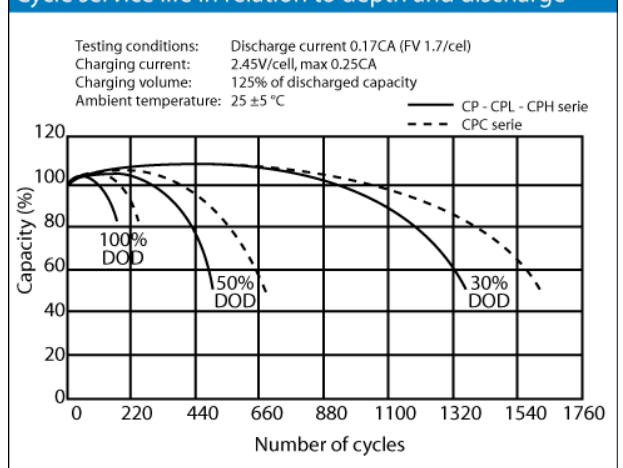

CPC 200-12I

Cyclic battery

Nominal voltage	12 V DC	
Nominal Capacity (10HR, 20°C):	200 Ah	
Nominal Capacity (20HR, 20°C):	212 Ah	
Internal resistance	Approx. 2.7 m Ω	
Maximum charging current	53 A	
Maximum discharge current	2140 A (5 sec.)	
Operating temperature range	-20°C ~ 50°C	
Float use/ cycle use	13.6 – 13.8V/ 14.5 – 14.9V	
Standard terminal	Threaded Insert 8mm Optional automotive terminal (±2mm)	
Housing material	ABS	
Dimensions	length	522 mm
	width	239 mm
	height	225 mm (±1 mm)
Approx. Weight	61 kg	
Packing	1 pcs/box	

Charging characteristics

Discharge characteristics curves

Relationship between charging voltage and temperature

Cycle service life in relation to depth and discharge

Models available

Model	Capacity (Ah)	Dimensions (mm)	Weight
CPC 225 - 6	6V/225	243 x 187.5 x 275	31.80 kg
CPC 9 - 12	9	151 x 65 x 100	2.84 kg
CPC 10 - 12	10	151 x 65 x 111	3.34 kg
CPC 12 - 12	12	151 x 98 x 101	4.14 kg
CPC 18 - 12	18	181.5 x 77 x 167.5	6.00 kg
CPC 26 - 12	26	166.5 x 175 x 125	7.90 kg
CPC 33 - 12	33	195 x 130 x 174	11.30 kg
CPC 40 - 12	40	197 x 165 x 170	13.10 kg
CPC 50 - 12	50	197 x 165 x 170	14.50 kg
CPC 55 - 12	55	228 x 138 x 208	16.20 kg
CPC 60 - 12	60	278 x 175 x 190	21.20 kg
CPC 75 - 12	75	259 x 168 x 208	24.58 kg
CPC 80 - 12AJ	80	350 x 174 x 190	24.76 kg
CPC 90 - 12	90	306 x 173 x 212	26.06 kg
CPC 110 - 12	110	330 x 173 x 220	30.14 kg
CPC 120 - 12	120	407 x 175 x 224	37.02 kg
CPC 135 - 12	135	345 x 172 x 280	46.06 kg
CPC 150 - 12	150	483 x 168 x 237	47.50 kg
CPC 160 - 12	160	532 x 207 x 221	50.00 kg
CPC 200 - 12	200	522 x 239 x 225	61.00 kg
CPC 250 - 12	250	520 x 268 x 226	73.00 kg