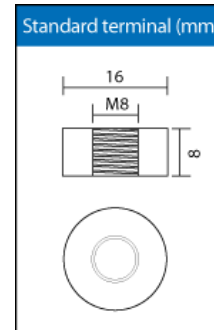

CPC 200-12I

Cyclic battery

Nominal voltage	12 V DC	
Nominal Capacity (10HR, 20°C):	200 Ah	
Nominal Capacity (20HR, 20°C):	212 Ah	
Internal resistance	Approx. 2.7 m Ω	
Maximum charging current	53 A	
Maximum discharge current	2140 A (5 sec.)	
Operating temperature range	-20°C ~ 50°C	
Float use/ cycle use	13.6 – 13.8V/ 14.5 – 14.9V	
Standard terminal	Threaded Insert 8mm Optional automotive terminal (±2mm)	
Housing material	ABS	
Dimensions	length	522 mm
	width	239 mm
	height	225 mm (±1 mm)
Approx. Weight	61 kg	
Packing	1 pcs/box	

Charging characteristics

Discharge characteristics curves

Relationship between charging voltage and temperature

Cycle service life in relation to depth and discharge

Models available

Model	Capacity (Ah)	Dimensions (mm)	Weight
CPC 225 - 6	6V/225	243 x 187.5 x 275	31.80 kg
CPC 9 - 12	9	151 x 65 x 100	2.84 kg
CPC 10 - 12	10	151 x 65 x 111	3.34 kg
CPC 12 - 12	12	151 x 98 x 101	4.14 kg
CPC 18 - 12	18	181.5 x 77 x 167.5	6.00 kg
CPC 26 - 12	26	166.5 x 175 x 125	7.90 kg
CPC 33 - 12	33	195 x 130 x 174	11.30 kg
CPC 40 - 12	40	197 x 165 x 170	13.10 kg
CPC 50 - 12	50	197 x 165 x 170	14.50 kg
CPC 55 - 12	55	228 x 138 x 208	16.20 kg
CPC 60 - 12	60	278 x 175 x 190	21.20 kg
CPC 75 - 12	75	259 x 168 x 208	24.58 kg
CPC 80 - 12AJ	80	350 x 174 x 190	24.76 kg
CPC 90 - 12	90	306 x 173 x 212	26.06 kg
CPC 110 - 12	110	330 x 173 x 220	30.14 kg
CPC 120 - 12	120	407 x 175 x 224	37.02 kg
CPC 135 - 12	135	345 x 172 x 280	46.06 kg
CPC 150 - 12	150	483 x 168 x 237	47.50 kg
CPC 160 - 12	160	532 x 207 x 221	50.00 kg
CPC 200 - 12	200	522 x 239 x 225	61.00 kg
CPC 250 - 12	250	520 x 268 x 226	73.00 kg