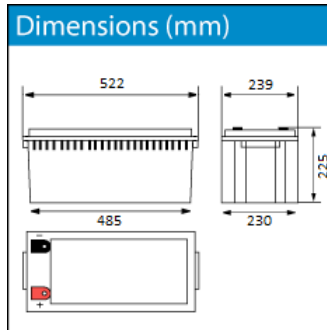

CPC 200-12I

Cyclic battery

Nominal voltage	12 V DC	
Nominal Capacity (10HR, 20°C):	200 Ah	
Nominal Capacity (20HR, 20°C):	212 Ah	
Internal resistance	Approx. 2.7 m Ω	
Maximum charging current	53 A	
Maximum discharge current	2140 A (5 sec.)	
Operating temperature range	-20°C ~ 50°C	
Float use/ cycle use	13.6 – 13.8V/ 14.5 – 14.9V	
Standard terminal	Threaded Insert 8mm Optional automotive terminal (±2mm)	
Housing material	ABS	
Dimensions	length	522 mm
	width	239 mm
	height	225 mm (±1 mm)
Approx. Weight	61 kg	
Packing	1 pcs/box	

Charging characteristics

Discharge characteristics curves

Relationship between charging voltage and temperature

Cycle service life in relation to depth and discharge

Models available

Model	Capacity (Ah)	Dimensions (mm)	Weight
CPC 225 - 6	6V/225	243 x 187.5 x 275	31.80 kg
CPC 9 - 12	9	151 x 65 x 100	2.84 kg
CPC 10 - 12	10	151 x 65 x 111	3.34 kg
CPC 12 - 12	12	151 x 98 x 101	4.14 kg
CPC 18 - 12	18	181.5 x 77 x 167.5	6.00 kg
CPC 26 - 12	26	166.5 x 175 x 125	7.90 kg
CPC 33 - 12	33	195 x 130 x 174	11.30 kg
CPC 40 - 12	40	197 x 165 x 170	13.10 kg
CPC 50 - 12	50	197 x 165 x 170	14.50 kg
CPC 55 - 12	55	228 x 138 x 208	16.20 kg
CPC 60 - 12	60	278 x 175 x 190	21.20 kg
CPC 75 - 12	75	259 x 168 x 208	24.58 kg
CPC 80 - 12AJ	80	350 x 174 x 190	24.76 kg
CPC 90 - 12	90	306 x 173 x 212	26.06 kg
CPC 110 - 12	110	330 x 173 x 220	30.14 kg
CPC 120 - 12	120	407 x 175 x 224	37.02 kg
CPC 135 - 12	135	345 x 172 x 280	46.06 kg
CPC 150 - 12	150	483 x 168 x 237	47.50 kg
CPC 160 - 12	160	532 x 207 x 221	50.00 kg
CPC 200 - 12	200	522 x 239 x 225	61.00 kg
CPC 250 - 12	250	520 x 268 x 226	73.00 kg