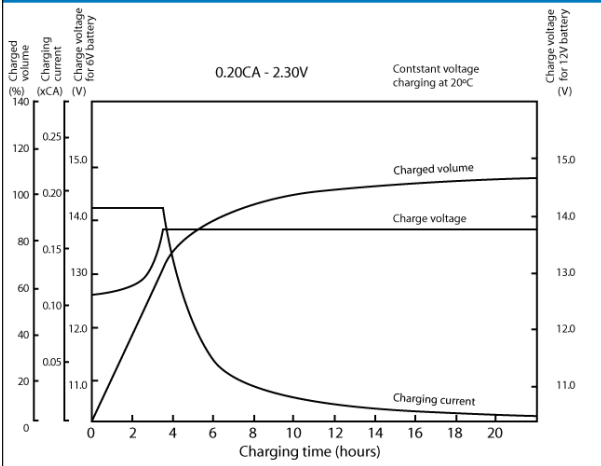

CPC 250-12

Cyclic battery

Nominal voltage	12 V DC	
Nominal Capacity (10HR, 20°C):	250 Ah	
Nominal Capacity (20HR, 20°C):	268 Ah	
Internal resistance	Approx. 2.5 m Ω	
Maximum charging current	67 A	
Maximum discharge current	2500 A (5 sec.)	
Operating temperature range	-20°C ~ 50°C	
Float use/ cycle use	13.6 – 13.8V/ 14.5 – 14.9V	
Standard terminal	Threaded Insert 8mm Optional automotive terminal (±2mm)	
Housing material	ABS	
Dimensions	length	520 mm
	width	268 mm
	height	226 mm (±1 mm)
Approx. Weight	73 kg	
Packing	1 pcs/box	

Charging characteristics

Discharge characteristics curves

Relationship between charging voltage and temperature

Cycle service life in relation to depth and discharge

Models available

Model	Capacity (Ah)	Dimensions (mm)	Weight
CPC 225 - 6	6V/225	243 x 187.5 x 275	31.80 kg
CPC 9 - 12	9	151 x 65 x 100	2.84 kg
CPC 10 - 12	10	151 x 65 x 111	3.34 kg
CPC 12 - 12	12	151 x 98 x 101	4.14 kg
CPC 18 - 12	18	181.5 x 77 x 167.5	6.00 kg
CPC 26 - 12	26	166.5 x 175 x 125	7.90 kg
CPC 33 - 12	33	195 x 130 x 174	11.30 kg
CPC 40 - 12	40	197 x 165 x 170	13.10 kg
CPC 50 - 12	50	197 x 165 x 170	14.50 kg
CPC 55 - 12	55	228 x 138 x 208	16.20 kg
CPC 60 - 12	60	278 x 175 x 190	21.20 kg
CPC 75 - 12	75	259 x 168 x 208	24.58 kg
CPC 80 - 12AJ	80	350 x 174 x 190	24.76 kg
CPC 90 - 12	90	306 x 173 x 212	26.06 kg
CPC 110 - 12	110	330 x 173 x 220	30.14 kg
CPC 120 - 12	120	407 x 175 x 224	37.02 kg
CPC 135 - 12	135	345 x 172 x 280	46.06 kg
CPC 150 - 12	150	483 x 168 x 237	47.50 kg
CPC 160 - 12	160	532 x 207 x 221	50.00 kg
CPC 200 - 12	200	522 x 239 x 225	61.00 kg
CPC 250 - 12	250	520 x 268 x 226	73.00 kg