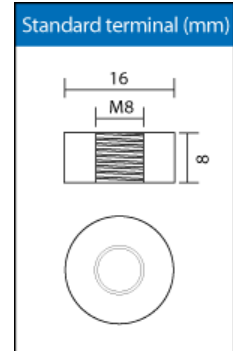

CPC 250-12

Cyclic battery

Nominal voltage	12 V DC	
Nominal Capacity (10HR, 20°C):	250 Ah	
Nominal Capacity (20HR, 20°C):	268 Ah	
Internal resistance	Approx. 2.5 m Ω	
Maximum charging current	67 A	
Maximum discharge current	2500 A (5 sec.)	
Operating temperature range	-20°C ~ 50°C	
Float use/ cycle use	13.6 – 13.8V/ 14.5 – 14.9V	
Standard terminal	Threaded Insert 8mm Optional automotive terminal (±2mm)	
Housing material	ABS	
Dimensions	length	520 mm
	width	268 mm
	height	226 mm (±1 mm)
Approx. Weight	73 kg	
Packing	1 pcs/box	

Charging characteristics

Discharge characteristics curves

Relationship between charging voltage and temperature

Cycle service life in relation to depth and discharge

Models available

Model	Capacity (Ah)	Dimensions (mm)	Weight
CPC 225 - 6	6V/225	243 x 187.5 x 275	31.80 kg
CPC 9 - 12	9	151 x 65 x 100	2.84 kg
CPC 10 - 12	10	151 x 65 x 111	3.34 kg
CPC 12 - 12	12	151 x 98 x 101	4.14 kg
CPC 18 - 12	18	181.5 x 77 x 167.5	6.00 kg
CPC 26 - 12	26	166.5 x 175 x 125	7.90 kg
CPC 33 - 12	33	195 x 130 x 174	11.30 kg
CPC 40 - 12	40	197 x 165 x 170	13.10 kg
CPC 50 - 12	50	197 x 165 x 170	14.50 kg
CPC 55 - 12	55	228 x 138 x 208	16.20 kg
CPC 60 - 12	60	278 x 175 x 190	21.20 kg
CPC 75 - 12	75	259 x 168 x 208	24.58 kg
CPC 80 - 12AJ	80	350 x 174 x 190	24.76 kg
CPC 90 - 12	90	306 x 173 x 212	26.06 kg
CPC 110 - 12	110	330 x 173 x 220	30.14 kg
CPC 120 - 12	120	407 x 175 x 224	37.02 kg
CPC 135 - 12	135	345 x 172 x 280	46.06 kg
CPC 150 - 12	150	483 x 168 x 237	47.50 kg
CPC 160 - 12	160	532 x 207 x 221	50.00 kg
CPC 200 - 12	200	522 x 239 x 225	61.00 kg
CPC 250 - 12	250	520 x 268 x 226	73.00 kg