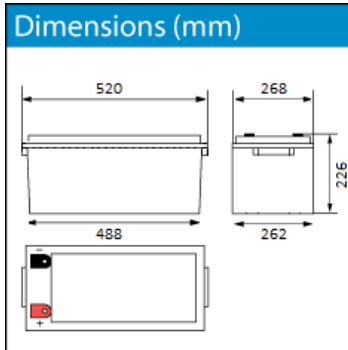

CPC 250-12

Cyclic battery

Nominal voltage	12 V DC	
Nominal Capacity (10HR, 20°C):	250 Ah	
Nominal Capacity (20HR, 20°C):	268 Ah	
Internal resistance	Approx. 2.5 m Ω	
Maximum charging current	67 A	
Maximum discharge current	2500 A (5 sec.)	
Operating temperature range	-20°C ~ 50°C	
Float use/ cycle use	13.6 – 13.8V/ 14.5 – 14.9V	
Standard terminal	Threaded Insert 8mm Optional automotive terminal (±2mm)	
Housing material	ABS	
Dimensions	length	520 mm
	width	268 mm
	height	226 mm (±1 mm)
Approx. Weight	73 kg	
Packing	1 pcs/box	

Charging characteristics

Discharge characteristics curves

Relationship between charging voltage and temperature

Cycle service life in relation to depth and discharge

Models available

Model	Capacity (Ah)	Dimensions (mm)	Weight
CPC 225 - 6	6V/225	243 x 187.5 x 275	31.80 kg
CPC 9 - 12	9	151 x 65 x 100	2.84 kg
CPC 10 - 12	10	151 x 65 x 111	3.34 kg
CPC 12 - 12	12	151 x 98 x 101	4.14 kg
CPC 18 - 12	18	181.5 x 77 x 167.5	6.00 kg
CPC 26 - 12	26	166.5 x 175 x 125	7.90 kg
CPC 33 - 12	33	195 x 130 x 174	11.30 kg
CPC 40 - 12	40	197 x 165 x 170	13.10 kg
CPC 50 - 12	50	197 x 165 x 170	14.50 kg
CPC 55 - 12	55	228 x 138 x 208	16.20 kg
CPC 60 - 12	60	278 x 175 x 190	21.20 kg
CPC 75 - 12	75	259 x 168 x 208	24.58 kg
CPC 80 - 12AJ	80	350 x 174 x 190	24.76 kg
CPC 90 - 12	90	306 x 173 x 212	26.06 kg
CPC 110 - 12	110	330 x 173 x 220	30.14 kg
CPC 120 - 12	120	407 x 175 x 224	37.02 kg
CPC 135 - 12	135	345 x 172 x 280	46.06 kg
CPC 150 - 12	150	483 x 168 x 237	47.50 kg
CPC 160 - 12	160	532 x 207 x 221	50.00 kg
CPC 200 - 12	200	522 x 239 x 225	61.00 kg
CPC 250 - 12	250	520 x 268 x 226	73.00 kg