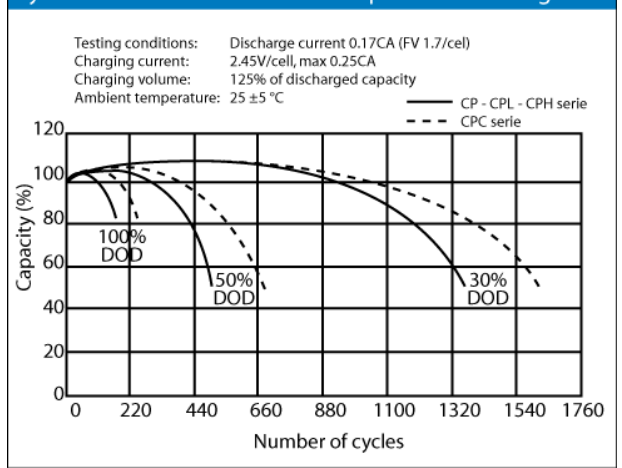

CPC 250-12

Cyclic battery

Nominal voltage	12 V DC	
Nominal Capacity (10HR, 20°C):	250 Ah	
Nominal Capacity (20HR, 20°C):	268 Ah	
Internal resistance	Approx. 2.5 m Ω	
Maximum charging current	67 A	
Maximum discharge current	2500 A (5 sec.)	
Operating temperature range	-20°C ~ 50°C	
Float use/ cycle use	13.6 – 13.8V/ 14.5 – 14.9V	
Standard terminal	Threaded Insert 8mm Optional automotive terminal (±2mm)	
Housing material	ABS	
Dimensions	length	520 mm
	width	268 mm
	height	226 mm (±1 mm)
Approx. Weight	73 kg	
Packing	1 pcs/box	

Charging characteristics

Discharge characteristics curves

Relationship between charging voltage and temperature

Cycle service life in relation to depth and discharge

Models available

Model	Capacity (Ah)	Dimensions (mm)	Weight
CPC 225 - 6	6V/225	243 x 187.5 x 275	31.80 kg
CPC 9 - 12	9	151 x 65 x 100	2.84 kg
CPC 10 - 12	10	151 x 65 x 111	3.34 kg
CPC 12 - 12	12	151 x 98 x 101	4.14 kg
CPC 18 - 12	18	181.5 x 77 x 167.5	6.00 kg
CPC 26 - 12	26	166.5 x 175 x 125	7.90 kg
CPC 33 - 12	33	195 x 130 x 174	11.30 kg
CPC 40 - 12	40	197 x 165 x 170	13.10 kg
CPC 50 - 12	50	197 x 165 x 170	14.50 kg
CPC 55 - 12	55	228 x 138 x 208	16.20 kg
CPC 60 - 12	60	278 x 175 x 190	21.20 kg
CPC 75 - 12	75	259 x 168 x 208	24.58 kg
CPC 80 - 12AJ	80	350 x 174 x 190	24.76 kg
CPC 90 - 12	90	306 x 173 x 212	26.06 kg
CPC 110 - 12	110	330 x 173 x 220	30.14 kg
CPC 120 - 12	120	407 x 175 x 224	37.02 kg
CPC 135 - 12	135	345 x 172 x 280	46.06 kg
CPC 150 - 12	150	483 x 168 x 237	47.50 kg
CPC 160 - 12	160	532 x 207 x 221	50.00 kg
CPC 200 - 12	200	522 x 239 x 225	61.00 kg
CPC 250 - 12	250	520 x 268 x 226	73.00 kg