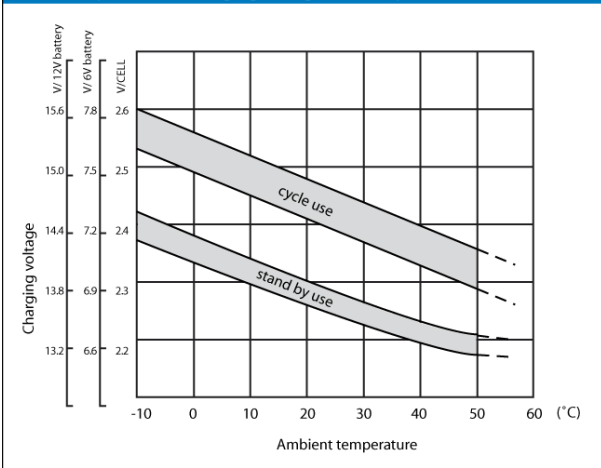

CPC 250-12

Cyclic battery

Nominal voltage	12 V DC	
Nominal Capacity (10HR, 20°C):	250 Ah	
Nominal Capacity (20HR, 20°C):	268 Ah	
Internal resistance	Approx. 2.5 m Ω	
Maximum charging current	67 A	
Maximum discharge current	2500 A (5 sec.)	
Operating temperature range	-20°C ~ 50°C	
Float use/ cycle use	13.6 – 13.8V/ 14.5 – 14.9V	
Standard terminal	Threaded Insert 8mm Optional automotive terminal (±2mm)	
Housing material	ABS	
Dimensions	length	520 mm
	width	268 mm
	height	226 mm (±1 mm)
Approx. Weight	73 kg	
Packing	1 pcs/box	

Charging characteristics

Discharge characteristics curves

Relationship between charging voltage and temperature

Cycle service life in relation to depth and discharge

Models available

Model	Capacity (Ah)	Dimensions (mm)	Weight
CPC 225 - 6	6V/225	243 x 187.5 x 275	31.80 kg
CPC 9 - 12	9	151 x 65 x 100	2.84 kg
CPC 10 - 12	10	151 x 65 x 111	3.34 kg
CPC 12 - 12	12	151 x 98 x 101	4.14 kg
CPC 18 - 12	18	181.5 x 77 x 167.5	6.00 kg
CPC 26 - 12	26	166.5 x 175 x 125	7.90 kg
CPC 33 - 12	33	195 x 130 x 174	11.30 kg
CPC 40 - 12	40	197 x 165 x 170	13.10 kg
CPC 50 - 12	50	197 x 165 x 170	14.50 kg
CPC 55 - 12	55	228 x 138 x 208	16.20 kg
CPC 60 - 12	60	278 x 175 x 190	21.20 kg
CPC 75 - 12	75	259 x 168 x 208	24.58 kg
CPC 80 - 12AJ	80	350 x 174 x 190	24.76 kg
CPC 90 - 12	90	306 x 173 x 212	26.06 kg
CPC 110 - 12	110	330 x 173 x 220	30.14 kg
CPC 120 - 12	120	407 x 175 x 224	37.02 kg
CPC 135 - 12	135	345 x 172 x 280	46.06 kg
CPC 150 - 12	150	483 x 168 x 237	47.50 kg
CPC 160 - 12	160	532 x 207 x 221	50.00 kg
CPC 200 - 12	200	522 x 239 x 225	61.00 kg
CPC 250 - 12	250	520 x 268 x 226	73.00 kg