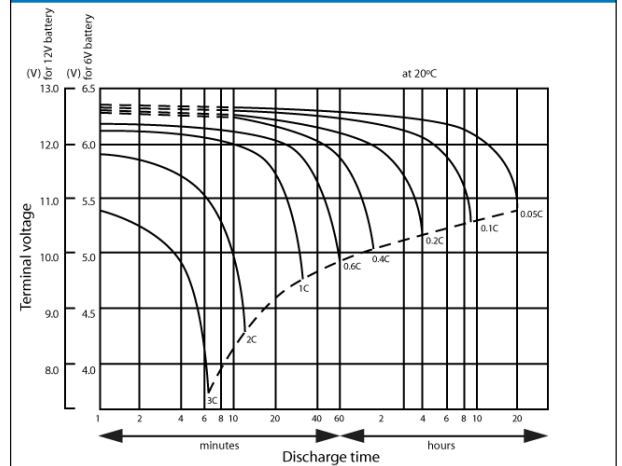

CPC 250-12

Cyclic battery

Nominal voltage	12 V DC	
Nominal Capacity (10HR, 20°C):	250 Ah	
Nominal Capacity (20HR, 20°C):	268 Ah	
Internal resistance	Approx. 2.5 m Ω	
Maximum charging current	67 A	
Maximum discharge current	2500 A (5 sec.)	
Operating temperature range	-20°C ~ 50°C	
Float use/ cycle use	13.6 – 13.8V/ 14.5 – 14.9V	
Standard terminal	Threaded Insert 8mm Optional automotive terminal (±2mm)	
Housing material	ABS	
Dimensions	length	520 mm
	width	268 mm
	height	226 mm (±1 mm)
Approx. Weight	73 kg	
Packing	1 pcs/box	

Charging characteristics

Discharge characteristics curves

Relationship between charging voltage and temperature

Cycle service life in relation to depth and discharge

Models available

Model	Capacity (Ah)	Dimensions (mm)	Weight
CPC 225 - 6	6V/225	243 x 187.5 x 275	31.80 kg
CPC 9 - 12	9	151 x 65 x 100	2.84 kg
CPC 10 - 12	10	151 x 65 x 111	3.34 kg
CPC 12 - 12	12	151 x 98 x 101	4.14 kg
CPC 18 - 12	18	181.5 x 77 x 167.5	6.00 kg
CPC 26 - 12	26	166.5 x 175 x 125	7.90 kg
CPC 33 - 12	33	195 x 130 x 174	11.30 kg
CPC 40 - 12	40	197 x 165 x 170	13.10 kg
CPC 50 - 12	50	197 x 165 x 170	14.50 kg
CPC 55 - 12	55	228 x 138 x 208	16.20 kg
CPC 60 - 12	60	278 x 175 x 190	21.20 kg
CPC 75 - 12	75	259 x 168 x 208	24.58 kg
CPC 80 - 12AJ	80	350 x 174 x 190	24.76 kg
CPC 90 - 12	90	306 x 173 x 212	26.06 kg
CPC 110 - 12	110	330 x 173 x 220	30.14 kg
CPC 120 - 12	120	407 x 175 x 224	37.02 kg
CPC 135 - 12	135	345 x 172 x 280	46.06 kg
CPC 150 - 12	150	483 x 168 x 237	47.50 kg
CPC 160 - 12	160	532 x 207 x 221	50.00 kg
CPC 200 - 12	200	522 x 239 x 225	61.00 kg
CPC 250 - 12	250	520 x 268 x 226	73.00 kg