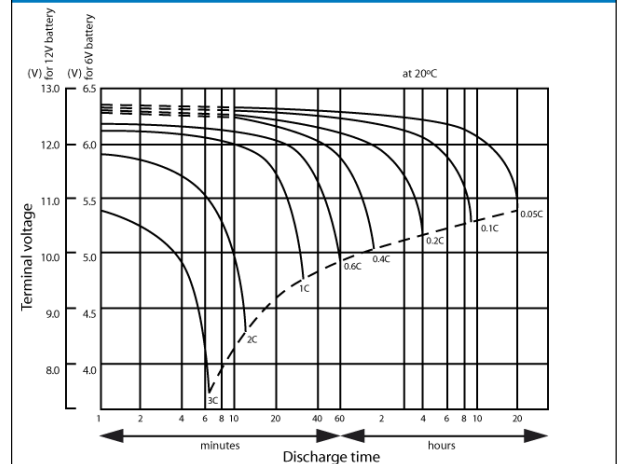

**CPC 75-12LW**

**Cyclic battery**

Nominal voltage	12 V DC	
Nominal Capacity (10HR, 20°C):	75 Ah	
Nominal Capacity (20HR, 20°C):	79 Ah	
Internal resistance	Approx. 5.5 m Ω	
Maximum charging current	22.5 A	
Maximum discharge current	900 A (5 sec.)	
Operating temperature range	-20°C ~ 50°C	
Float use/ cycle use	13.5 – 13.8V/ 14.5 – 15V	
Standard terminal	Threaded Insert 6mm	
Housing material	ABS	
Dimensions	length	260 mm
	width	170 mm
	height	202-207 mm (±1 mm)
Approx. Weight	24.4 kg	
Packing	1 pcs/box	

### Charging characteristics

### Discharge characteristics curves

### Cycle service life in relation to depth and discharge