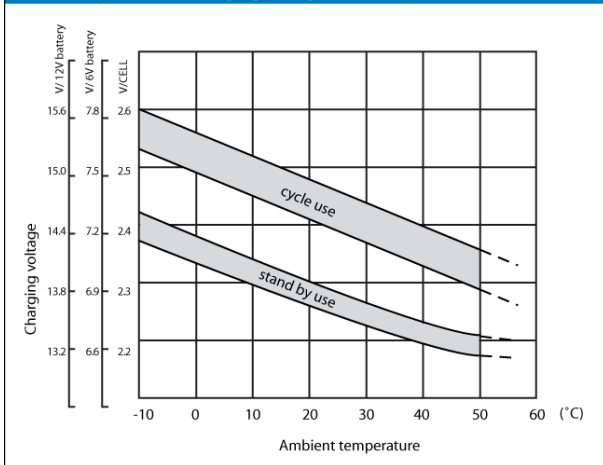

**CPC 75-12LW**

**Cyclic battery**

Nominal voltage	12 V DC	
Nominal Capacity (10HR, 20°C):	75 Ah	
Nominal Capacity (20HR, 20°C):	79 Ah	
Internal resistance	Approx. 5.5 m Ω	
Maximum charging current	22.5 A	
Maximum discharge current	900 A (5 sec.)	
Operating temperature range	-20°C ~ 50°C	
Float use/ cycle use	13.5 – 13.8V/ 14.5 – 15V	
Standard terminal	Threaded Insert 6mm	
Housing material	ABS	
Dimensions	length	260 mm
	width	170 mm
	height	202-207 mm (±1 mm)
Approx. Weight	24.4 kg	
Packing	1 pcs/box	

### Charging characteristics

### Discharge characteristics curves

### Cycle service life in relation to depth and discharge