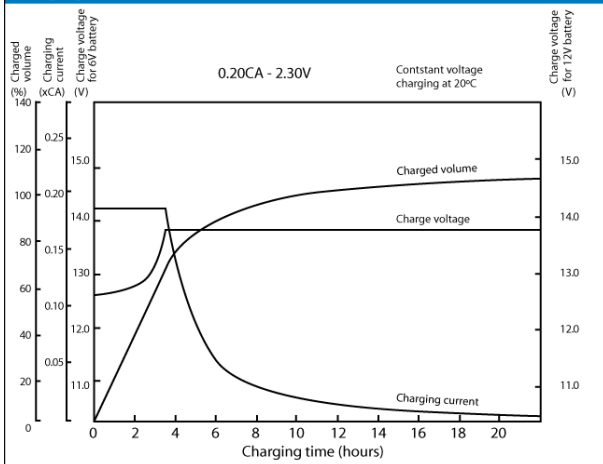

Charging characteristics