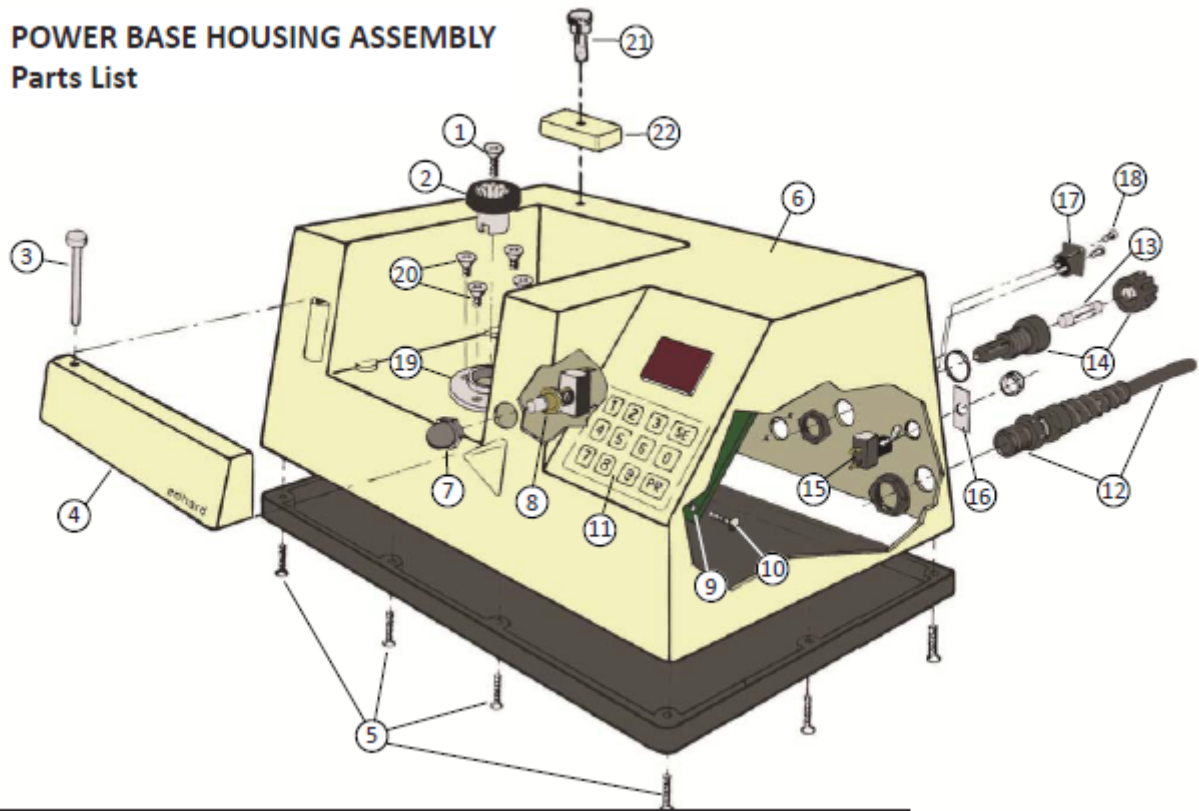

# EXPLODED VIEW EDHARD DOSEERMACHINE POWER BASE UNITS

## POWER BASE HOUSING ASSEMBLY Parts List

Ref. No.	Description	Qty.	Part Number for Model:		
			MK	MKH	MKS
1	Screw	1	P-2118	P-2118	P-2118
2	Pump Driver Assembly	1	P-3029	P-3029	PS-3146
3	Trip Pin	1	P-2046	P-2046	P-2046
4	Trip Arm Assembly	1	P-3030	P-3030	P-3030
5	Screw	10	P-2115	P-2115	P-2115
6	Power Base Housing Assy.	1	P-3028	P-3028	PS-3170
7	Boot	1	P-2072	P-2072	P-2072
8	Trigger Switch	1	P-2141	P-2141	P-2141
9	Timer Board 120V	1	P-3700	P-3710	PS-3708
10	Screw	5	P-2116	P-2116	P-2116
11	Keypad	1	P-2085	P-2085	P-2085
12	Power Cord Assy.	1	P-3554	P-3554	P-3554
13	Fuse	1	P-2601	P-2616	PS-2617
14	Fuse Holder Assy.	1	P-3178	P-3178	P-3178
15	On/Off Switch	1	P-2142	P-2142	P-2142
16	Plate On/Off	1	P-2717	P-2717	P-2717
17	Receptacle - Accessory	1	PVS-21198	PVS-21198	PVS-21198
18	Screw	2	P-20948	P-20948	P-20948
19	Driver Seal Assy.	1	PV-3595	PV-3595	PV-3595
20	Driver Seal Top Plate Sub-Assy.	1	PV-20932	PV-20932	PV-20932
21	Screw	4	PT-20090	PT-20090	PT-20090
22	Guard (not shown)	1	PV-20918	PV-20918	PV-20918
21	Screw	1	PS-2512	PS-2512	PS-2512
22	Pump Safety Clamp	1	PS-2511	PS-2511	PS-2511

## BASE ASSEMBLY: MODEL MK

### Parts List

Ref. No.	Description	Qty.	Part Number
1	Brake Assembly	1	P-3062
2	Screw	2	P-2187
3	Motor Assembly	1	P-3019
4	Motor Bolt	2	P-2121
5	Washer	2	P-2124
6	Nut	2	P-2122
7	Gear & Idler Assembly	1	P-3021
8	Output Gear Assembly	1	P-3022
9	Gearbox Cover	1	P-2035
10	Screw	3	P-2120
11	Capacitor Assembly	1	P-3033
12	Screw	2	P-2116
13	Base	1	P-2037
14	Rubber Foot Assembly	4	P-3423