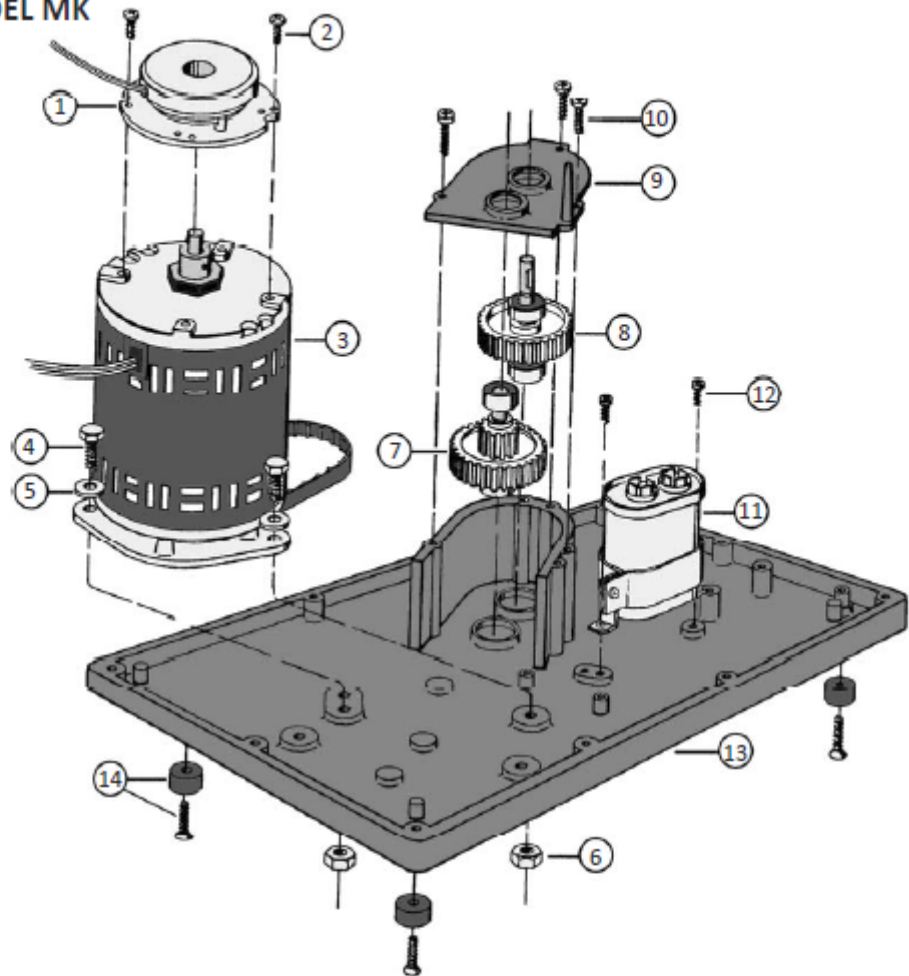

# EXPLODED VIEW EDHARD DOSEERMACHINE POWER BASE UNITS

## POWER BASE HOUSING ASSEMBLY Parts List

Ref. No.	Description	Qty.	Part Number for Model:		
			MK	MKH	MKS
1	Screw	1	P-2118	P-2118	P-2118
2	Pump Driver Assembly	1	P-3029	P-3029	PS-3146
3	Trip Pin	1	P-2046	P-2046	P-2046
4	Trip Arm Assembly	1	P-3030	P-3030	P-3030
5	Screw	10	P-2115	P-2115	P-2115
6	Power Base Housing Assy.	1	P-3028	P-3028	PS-3170
7	Boot	1	P-2072	P-2072	P-2072
8	Trigger Switch	1	P-2141	P-2141	P-2141
9	Timer Board 120V	1	P-3700	P-3710	PS-3708
10	Screw	5	P-2116	P-2116	P-2116
11	Keypad	1	P-2085	P-2085	P-2085
12	Power Cord Assy.	1	P-3554	P-3554	P-3554
13	Fuse	1	P-2601	P-2616	PS-2617
14	Fuse Holder Assy.	1	P-3178	P-3178	P-3178
15	On/Off Switch	1	P-2142	P-2142	P-2142
16	Plate On/Off	1	P-2717	P-2717	P-2717
17	Receptacle - Accessory	1	PVS-21198	PVS-21198	PVS-21198
18	Screw	2	P-20948	P-20948	P-20948
19	Driver Seal Assy.	1	PV-3595	PV-3595	PV-3595
20	Driver Seal Top Plate Sub-Assy.	1	PV-20932	PV-20932	PV-20932
21	Screw	4	PT-20090	PT-20090	PT-20090
22	Guard (not shown)	1	PV-20918	PV-20918	PV-20918
21	Screw	1	PS-2512	PS-2512	PS-2512
22	Pump Safety Clamp	1	PS-2511	PS-2511	PS-2511

## BASE ASSEMBLY: MODEL MK

### Parts List

Ref. No.	Description	Qty.	Part Number
1	Brake Assembly	1	P-3062
2	Screw	2	P-2187
3	Motor Assembly	1	P-3019
4	Motor Bolt	2	P-2121
5	Washer	2	P-2124
6	Nut	2	P-2122
7	Gear & Idler Assembly	1	P-3021
8	Output Gear Assembly	1	P-3022
9	Gearbox Cover	1	P-2035
10	Screw	3	P-2120
11	Capacitor Assembly	1	P-3033
12	Screw	2	P-2116
13	Base	1	P-2037
14	Rubber Foot Assembly	4	P-3423