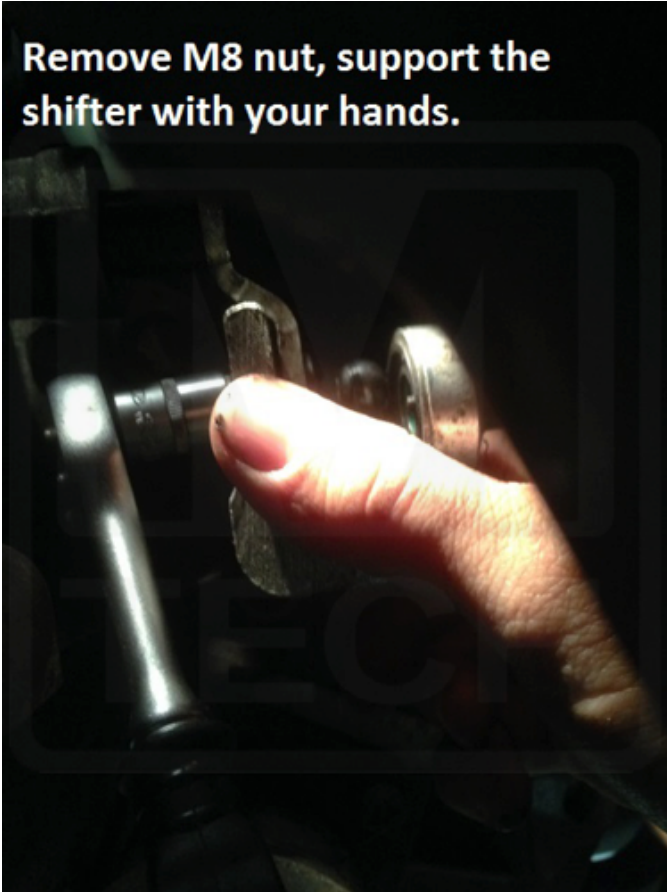

®

SHORT-SHIFTERS.COM

4H-TECH Short Shifters. **Power shifters for quicker and shorter gear changes**

Fitting guide 4H-Tech F-Shift

SHORT-SHIFTERS.COM

Remove M8 nut, support the shifter with your hands.

SHORT-SHIFTERS.COM