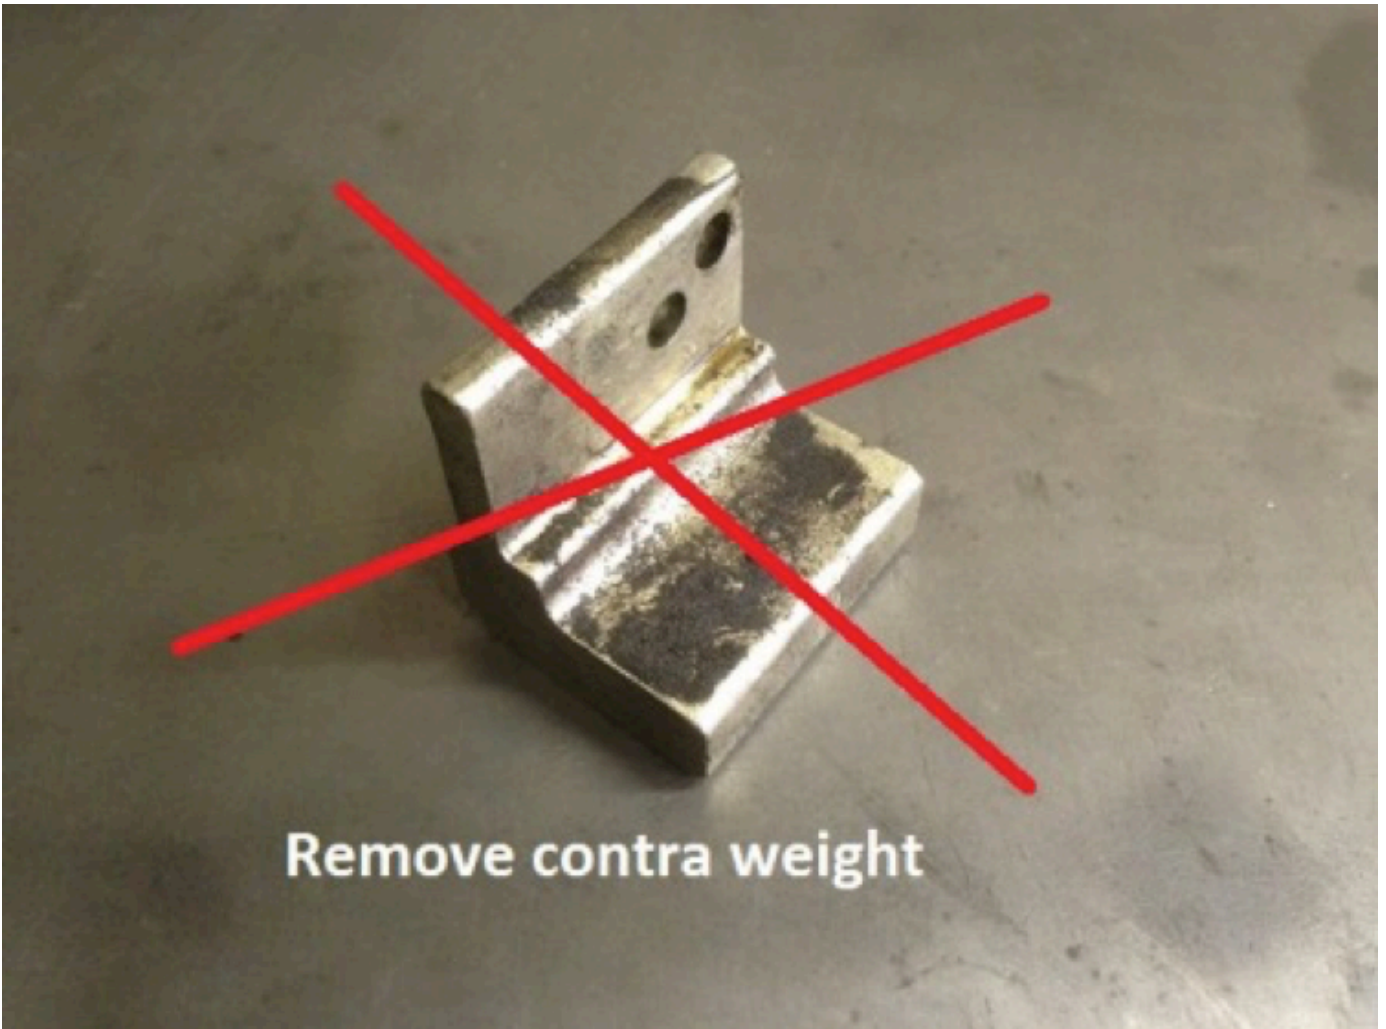

®

SHORT-SHIFTERS.COM

4H-TECH Short Shifters. **Power shifters for quicker and shorter gear changes**

Fitting guide 4H-Tech F-Shift

SHORT-SHIFTERS.COM

Remove M8 nut, support the shifter with your hands.

SHORT-SHIFTERS.COM