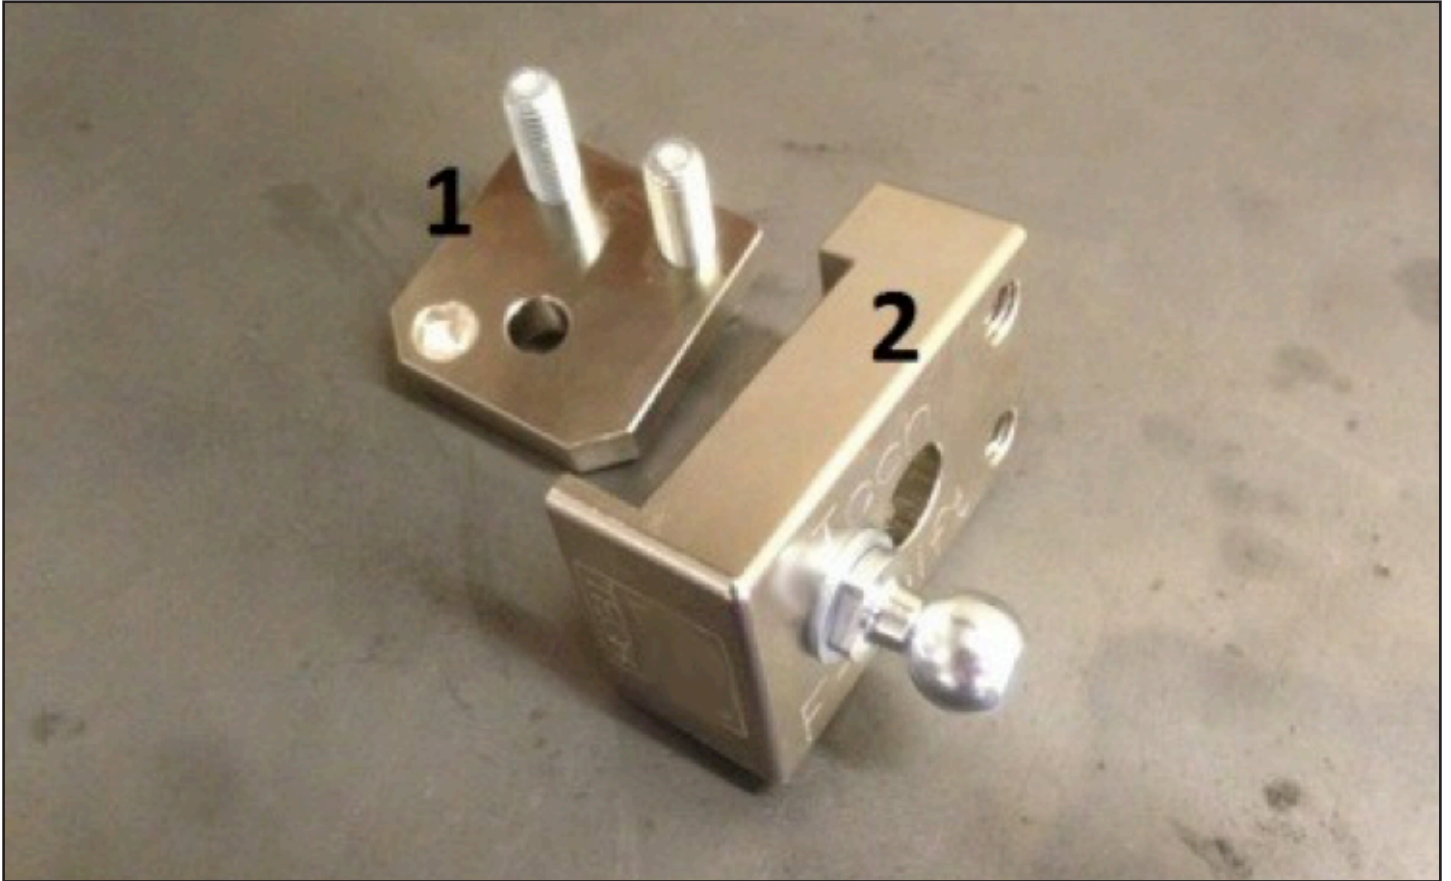

®

SHORT-SHIFTERS.COM

4H-TECH Short Shifters. **Power shifters for quicker and shorter gear changes**

Fitting guide 4H-Tech F-Shift

SHORT-SHIFTERS.COM

Remove M8 nut, support the shifter with your hands.

SHORT-SHIFTERS.COM