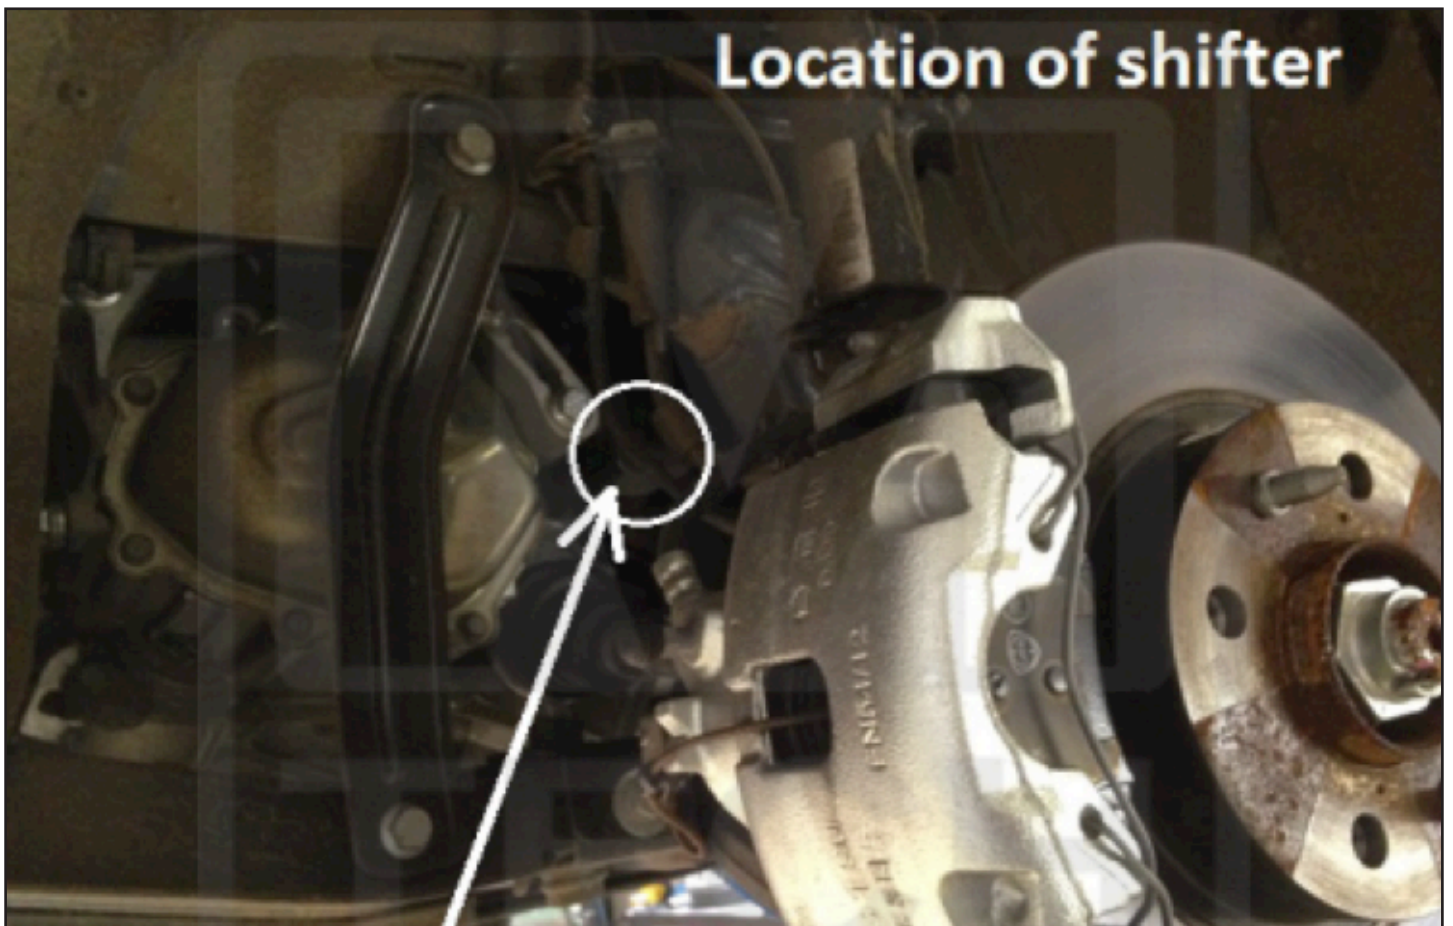

®

SHORT-SHIFTERS.COM

4H-TECH Short Shifters. **Power shifters for quicker and shorter gear changes**

Fitting guide 4H-Tech F-Shift

SHORT-SHIFTERS.COM

Remove M8 nut, support the shifter with your hands.

SHORT-SHIFTERS.COM