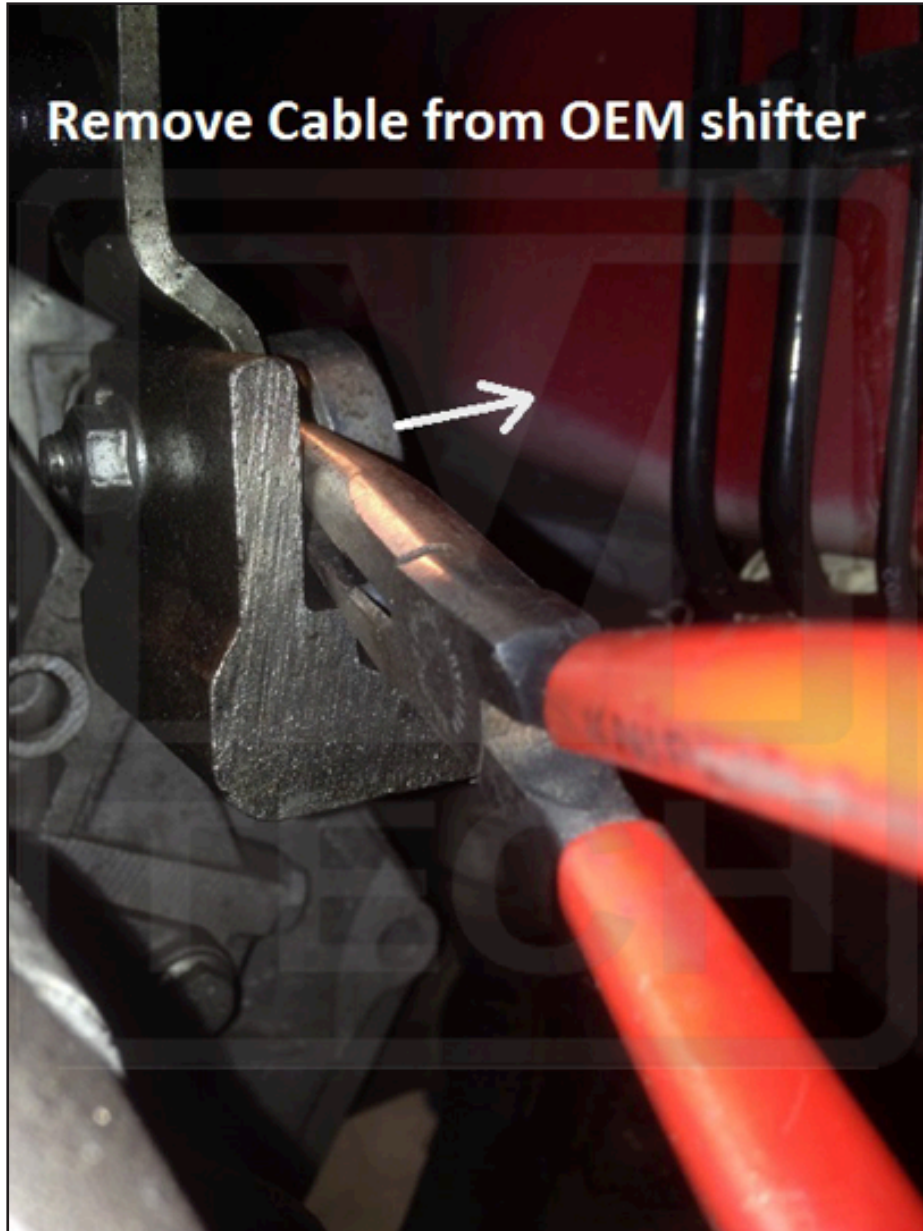

®

SHORT-SHIFTERS.COM

4H-TECH Short Shifters. **Power shifters for quicker and shorter gear changes**

Fitting guide 4H-Tech F-Shift

SHORT-SHIFTERS.COM

Remove M8 nut, support the shifter with your hands.

SHORT-SHIFTERS.COM