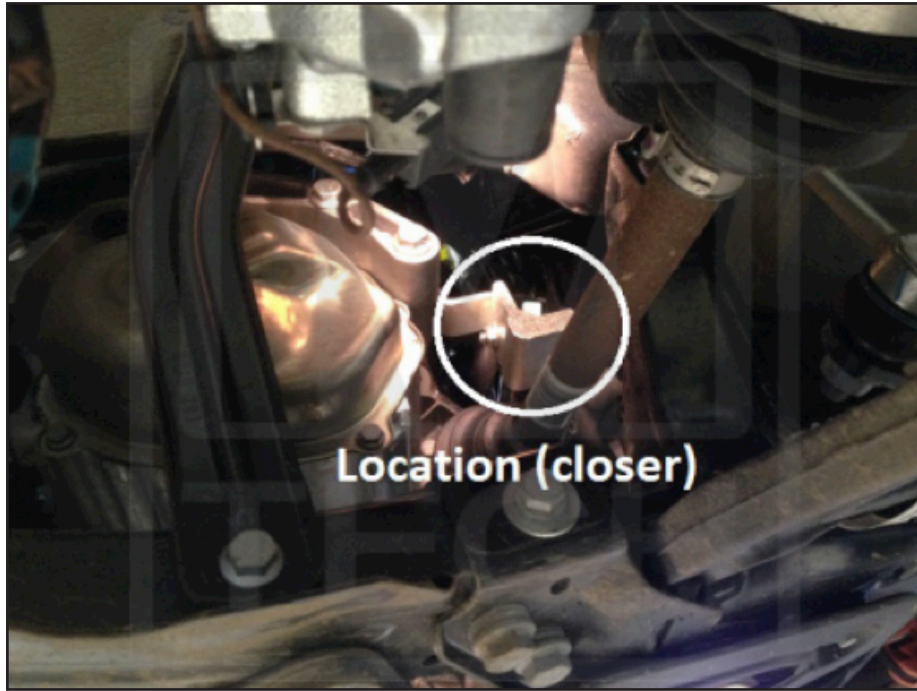

®

SHORT-SHIFTERS.COM

4H-TECH Short Shifters. **Power shifters for quicker and shorter gear changes**

Fitting guide 4H-Tech F-Shift

SHORT-SHIFTERS.COM

Remove M8 nut, support the shifter with your hands.

SHORT-SHIFTERS.COM