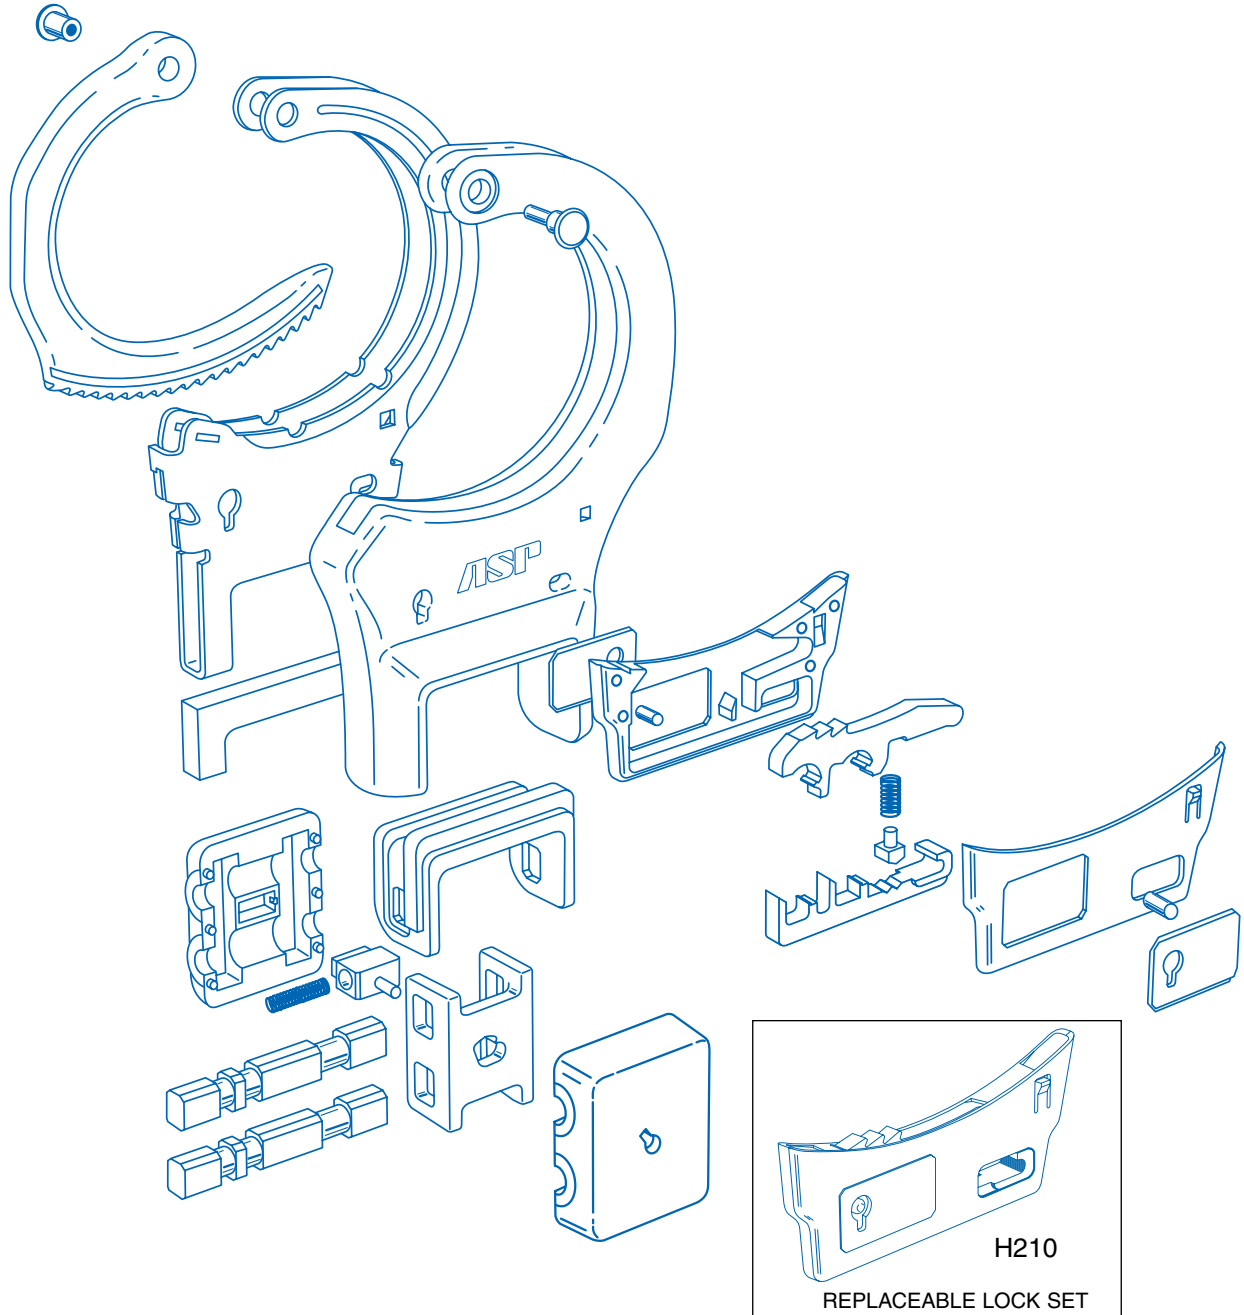

Rigid Handcuff

DATABASE

Lock Set

H210 6.25