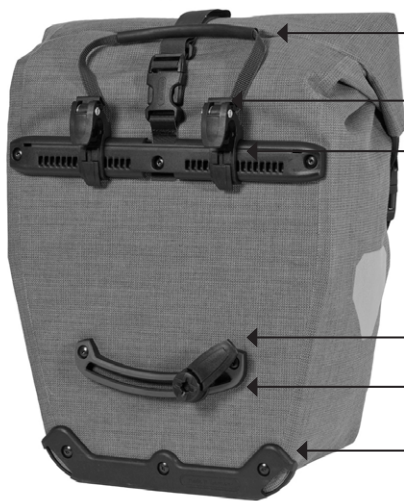

BACK-ROLLER URBAN

Rear pannier (single bag) with roll closure and QL2.1 system

- Additional closure with buckle and D-ring (when the bag is carried with the shoulder strap)
- Roll closure
- Waterproof Cordura cotton blend
- Buckles for closing the roll closure at the top or for attaching the shoulder strap
- Lateral 3M Scotchlite reflector on both sides
- Shoulder strap with padding for comfortable carrying or for fixing to the hook

- Carrying handle for mounting and releasing the QL2.1 system
- Automatically closing 16mm QL2.1 hooks
- Exchangeable hook inserts with anti-scratch function (8, 10, 12 mm)
- Adjustable and rotatable mounting hook (in 15° steps) with anti-scratch function
- Semi-elliptical hook rail made of two-component synthetic with anti-scratch function reduces abrasions on rack
- Edge protector with slots for mounting the ORTLIEB carrying system

Height cm/in.	Width cm/in.	Depth cm/in.	Vol. l/cu.in.	Weight g/oz.
42/16,5	23/32 9/12,6	17/6,7	40/2441 (pair)	840/29,6

- Classical rear pannier (pair) with roll closure
- Soft-touch PU-laminated Cordura cotton blend
- QL2.1 mounting system for racks with max. 16 mm tube diameter
- 20 mm hook available as separate accessory (e.g. for E-bikes)
- Reduction inserts for tube diameters 8, 10 und 12 mm with anti-scratch function preventing abrasion on the rack
- Integrated inner pocket and shoulder strap
- Hooks adjustable without requiring tools
- Lower hook rail made of two-component hard-soft synthetic with anti-scratch function protecting the rack
- Ideal for shopping, sports, picnic etc.
- Highly reflective 3M Scotchlite reflector
- Can be easily cleaned inside
- Optional accessories: ORTLIEB carrying system, anti-theft device, outer pocket/s (size S), mesh pocket, bottle cage, 20 mm QL2.1 hook