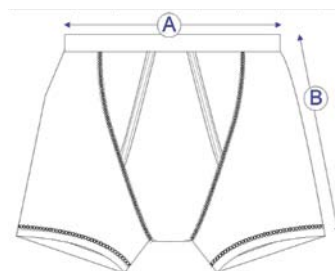

FRUIT OF THE LOOM®

CLASSIC BOXER 2 PACK

67-026-7

MEN'S

Fabric:

95% cotton, 5% elastane

Weight:

White 150gm/m²

Colours 155gm/m²

Sizes:

S - XXL

Pack Size:

2

Measurement	S	M	L	XL	XXL	+/-
A. Waist Relaxed	31	34	37	40	43	1.5
B. Side Length	31.5	33	34.5	36	37.5	1

Care instructions

Carton

- Classic trunk styling with longer leg length
- Tonal brand embossed waistband
- Front fly keyhole opening
- Double lined front
- Label-free care, content & size heat seal for comfort

Colourways

White
White