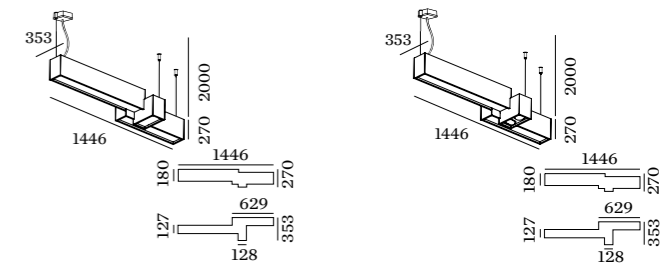

BEBOW

CEILING SUSPENDED

3.0

LED 35W | 220-240VAC | 50-60Hz
 PCB 3-step | incl. PS | phase-cut dim
 opal cover | two circuits
 aluminium powder coated
 opal PMMA cover

8.00kg IP20 ± 0.3

3000K | >80 CRI | 1910lm

	CODE
	132484W4
	132484B4

4.0

LED 48W | 220-240VAC | 50-60Hz
 PCB 3-step | incl. PS | phase-cut dim
 opal cover + 2x spot | two circuits
 aluminium powder coated
 opal PMMA cover

8.30kg IP20 ± 0.3

3000K | >80 CRI | 2350lm

	CODE
	132464W4
	132464B4

DESIGNED BY S&R CORNELISSEN