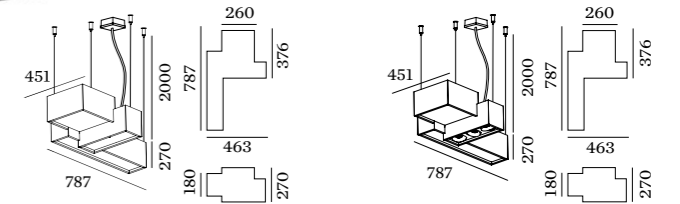

BEBOW

CEILING SUSPENDED

1.0

LED 35W | 220-240VAC | 50-60Hz
PCB 3-step | incl. PS | phase-cut dim
opal cover | two circuits
aluminium powder coated
opal PMMA cover

6.30kg IP20 ± 0.3

3000K | >80 CRI | 1820lm

	CODE
	132384W4
	132384B4

2.0

LED 55W | 220-240VAC | 50-60Hz
PCB 3-step | incl. PS | phase-cut dim
opal cover + 3x spot | two circuits |
aluminium powder coated
opal PMMA cover

6.70kg IP20 ± 0.3

3000K | >80 CRI | 2650lm