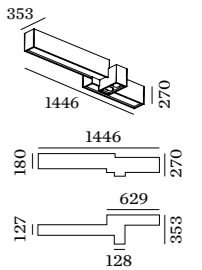

BEBOW

CEILING SURFACE

3.0

LED 35W | 220-240VAC | 50-60Hz
PCB 3-step | incl. PS | phase-cut dim
opal cover | two circuits
aluminium powder coated
opal PMMA cover

8.00kg | IP20 | 0.3

3000K | >80 CRI | 1910lm

	CODE
	132284W4
	132284B4

4.0

LED 48W | 220-240VAC | 50-60Hz
PCB 3-step | incl. PS | phase-cut dim
opal cover + 2x spot | two circuits
aluminium powder coated
opal PMMA cover

8.30kg | IP20 | 0.3

3000K | >80 CRI | 2350lm