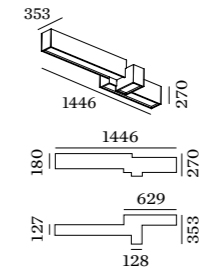

BEBOW

CEILING SURFACE

3.0

LED 35W | 220-240VAC | 50-60Hz
PCB 3-step | incl. PS | phase-cut dim
opal cover | two circuits
aluminium powder coated
opal PMMA cover

8.00kg | IP20 | 0.3

3000K | >80 CRI | 1910lm

	CODE
	132284W4
	132284B4

4.0

LED 48W | 220-240VAC | 50-60Hz
PCB 3-step | incl. PS | phase-cut dim
opal cover + 2x spot | two circuits
aluminium powder coated
opal PMMA cover

8.30kg | IP20 | 0.3

3000K | >80 CRI | 2350lm