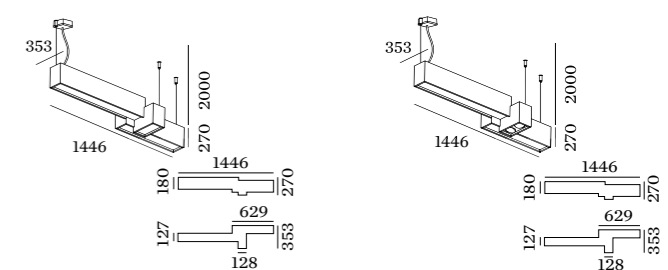

BEBOW

CEILING SUSPENDED

3.0

LED 35W | 220-240VAC | 50-60Hz
 PCB 3-step | incl. PS | phase-cut dim
 opal cover | two circuits
 aluminium powder coated
 opal PMMA cover

8.00kg | IP20 | ±0.3°

3000K | >80 CRI | 1910lm

| | CODE |
|--|----------|
| | 132484W4 |
| | 132484B4 |

4.0

LED 48W | 220-240VAC | 50-60Hz
 PCB 3-step | incl. PS | phase-cut dim
 opal cover + 2x spot | two circuits
 aluminium powder coated
 opal PMMA cover

8.30kg | IP20 | ±0.3°

3000K | >80 CRI | 2850lm

| | CODE |
|--|----------|
| | 132464W4 |
| | 132464B4 |

DESIGNED BY S&R CORNELISSEN