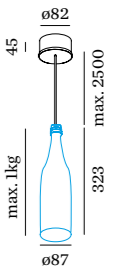

CORK

CEILING SUSPENDED

1.0

LED 3W | 120-240VAC | 50-60Hz
PCB 3-step | incl. power supply
aluminium powder coated
fits bottles innerø 16,5 - 19,5 mm

0.24kg IP20 0.3-1 36°

	CODE
	210163W_
	210163B_

Light Colour Selection