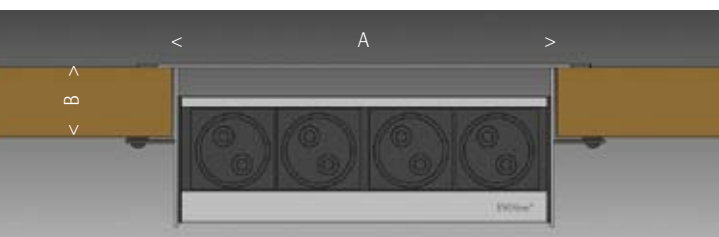

FlipTop installation dimensions:
A = L 235 mm x W 150 mm
B = max. 40 mm