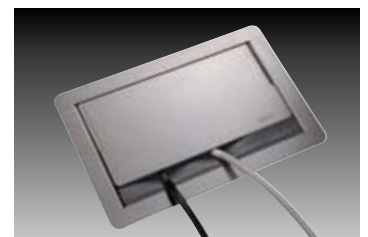

Cable outlet alternatively as brush to combat dust or as rubber lip to repel dampness (with the FlipTop Cuisine).

Open and close with multiple latching. Data cable plugs in without kinks. Can be retrofitted at any time.

Installed flush with the work top. Special dimensions on request.

The elegant alternative for office, kitchen and hotel.

FlipTop installation dimensions:
A = L 235 mm x W 150 mm
B = max. 40 mm

FlipTop Data with brush

FlipTop Cuisine with rubber lip

EVoline® FlipTop

EVoline® FlipTop DATA

Three power sockets Germany, Austria
Fixed mains connection cable 3 m
Two modular adapters CAT6 for patch
cable RJ45 to RJ45, switched 1:1
Housing and cap made from brushed
stainless steel, brush strip in black
for work tops up to 40 mm thick

EVoline® FlipTop CUISINE

Four power sockets Germany, Austria
Fixed mains connection cable 2.5 m
Plug enclosed loose
Housing and cap made from brushed
stainless steel, rubber lip in black
for work tops up to 40 mm thick