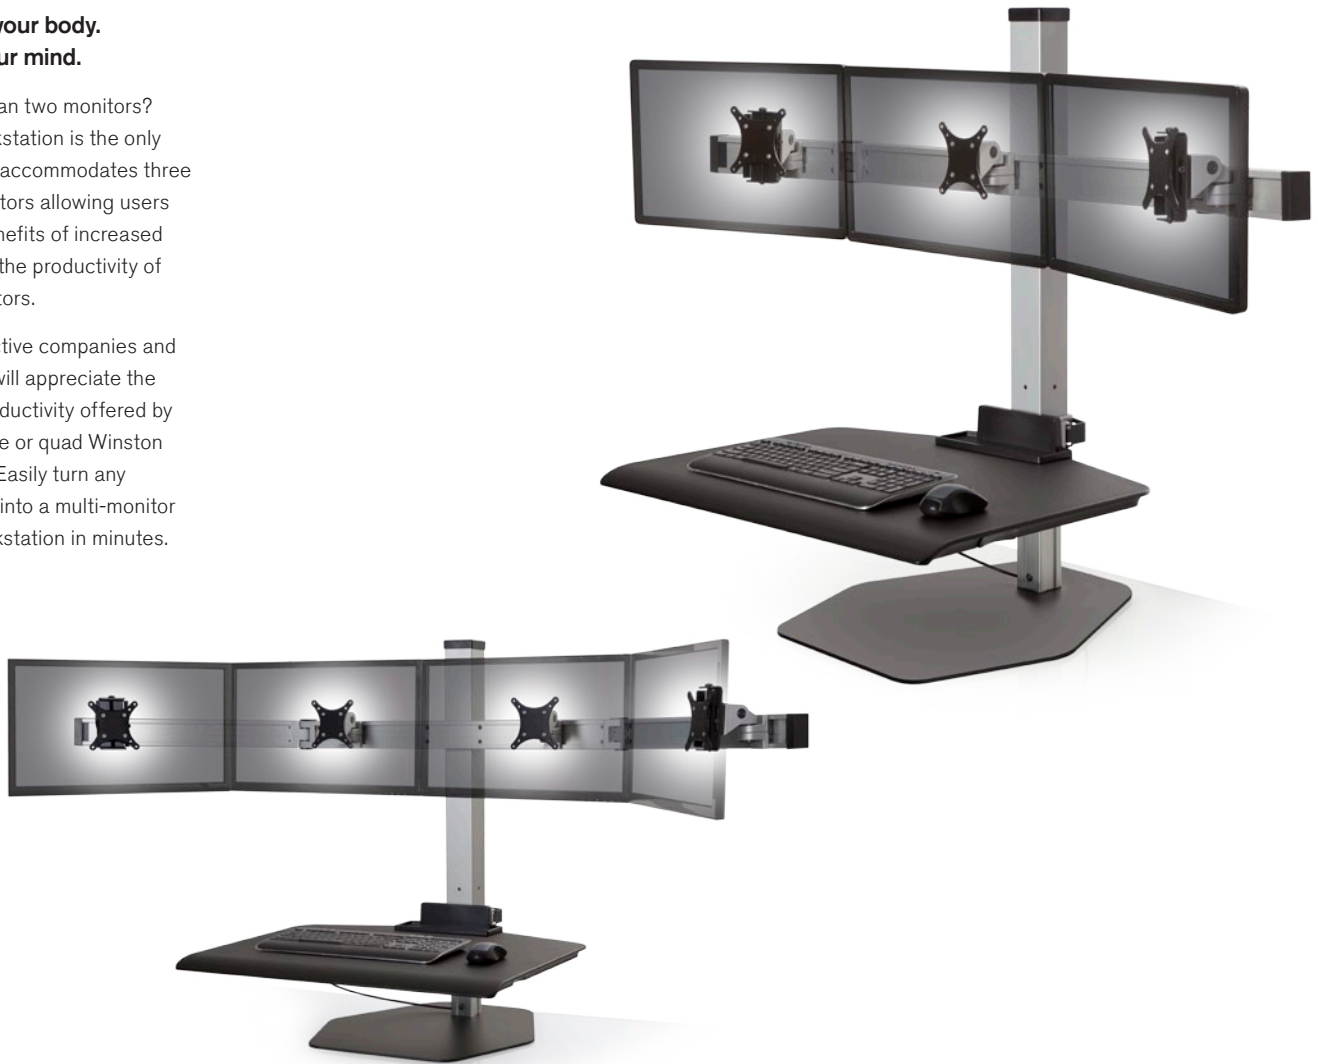

**Energizing your body.  
Inspiring your mind.**

Have more than two monitors?  
Winston Workstation is the only sit-stand that accommodates three and four monitors allowing users the health benefits of increased standing and the productivity of multiple monitors.

Highly productive companies and power users will appreciate the increased productivity offered by using the triple or quad Winston Workstation. Easily turn any existing desk into a multi-monitor sit-stand workstation in minutes.

### FEATURES

- Designed to accommodate standing work without the distraction of unwanted movement.
- Large surface and convenient storage tray allow you to bring all necessities with you when you stand.
- Retrofit your existing desk into a healthy workspace with three easy mounting options: freestanding, desk clamp or thru mount.
- Features a 17" range of vertical height adjustment and a locking cylinder to keep the workstation in place. No manual adjustment needed.
- Cable clips in the column and beam keep the cables organized and out of the way.
- Winston is assembled in the USA using components created through a green manufacturing process.

Engineered for stability.

Position monitors flat or in an arch with easy to adjust hinges.

Expansive work surface features a storage tray —keeps items within reach.

Customize your Winston from the various finish and mounting options available.