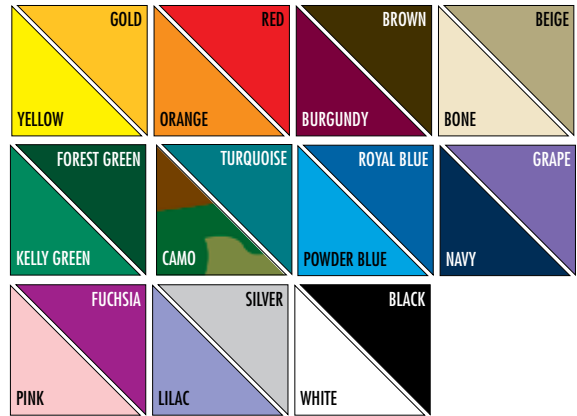

Speed Shelter® II Professional Colors: