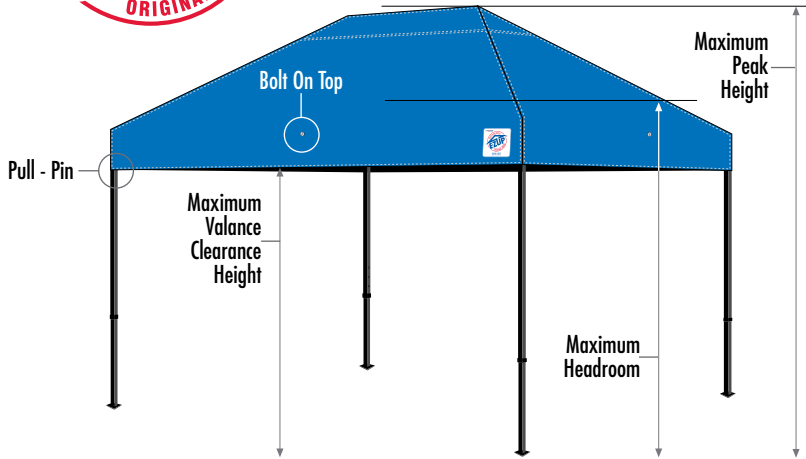

Speed Shelter® II Spec Sheet