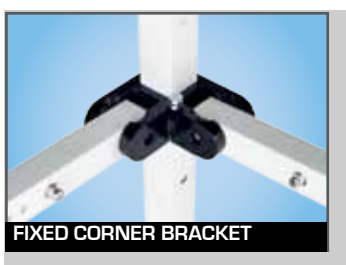

E-Z UP® Railskirts

Transform your shelter into an exhibit area with E-Z UP® railskirts. They consist of premium steel cross-bar hardware with a locking center support leg and are covered with professional grade fabric and quick attachment straps.

Sponsorship Recognition   Advertisement   Property Management   Parades   Festivals   Grand Openings   Fundraisers
Instant Signage   **Food Court Areas**   Catering   **Street Fairs**   Indoor & Outdoor Display   **Hospital/Medical**
Commercial Use   Rental Industry   Charitable Events   Portable Signage   Conventions   Product Launch

FEATURES:

- Steel Railskirt Support Hardware
- Locking Center Support Leg
- Fixed Corner Bracket
- Quad Button Release
- Quick Attachment Fastener System
- Professional Grade Fabric
- Compact – Stores and Transports Easily in Railskirt Storage Bag

FEATURES:

- Fixed Attachment Bracket
- Quad Button Release
- Quick Attachment Fastener System
- Locking Center Support Leg
- Professional Grade Fabric
- Freestanding System
- Many Configurations Possible
- Single FSRS Assembly: Stand Alone and Attaches to Shelter
- Double FSRS Assembly: Stand Alone and Attaches to Shelter or Other Freestanding Railskirts
- Compact – Stores and Transports Easily in Railskirt Storage Bag

ACCESSORIES:

- Sky Banner Brackets
- Railskirt Hardware
- Railskirt Storage Bag

CUSTOM GRAPHIC OPTIONS:

- Professional Grade Fabric Available in 22 Custom Colors
- Imprint Graphics
- Full - Bleed Digital Printing
- Single - Sided or Double - Sided Graphic Options