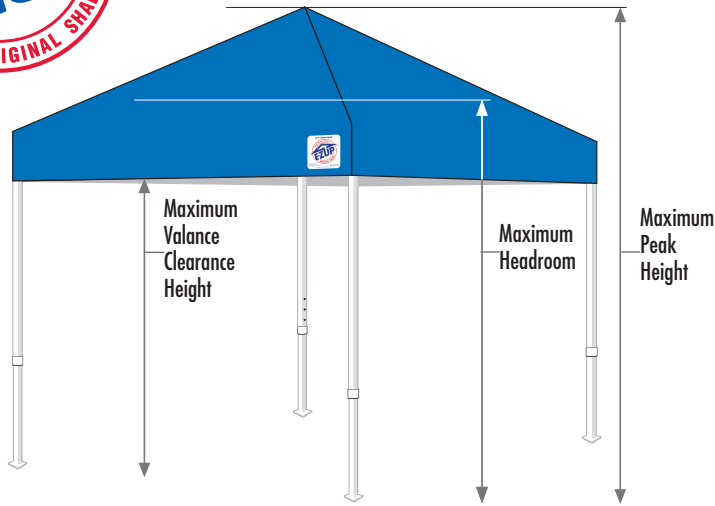

FEATURES:

- ◇ Sets Up in Seconds!™
- ◇ White Powder-Coated Steel Frame
- ◇ Available Size: 10' x 10' (3.0 m x 3.0 m)
- ◇ Elevated Center Design for Increased Headroom
- ◇ Pull Pin Slider
- ◇ Adjustable Legs with Multiple Height Options
- ◇ Includes Convenient Roller Bag
- ◇ Includes Standard Stakes
- ◇ Meets CPAI-84 Fire Resistant Requirements
- ◇ 2 Year Warranty

VALUE PAK INCLUDES:

- ◇ 4-Dura-Lon® Sidewalls
- ◇ 1-Roller Bag
- ◇ 1-Set of Standard Stakes

VALUE PAK COLOR OPTIONS:

- ◇ Black
- ◇ Blue
- ◇ White

Express® II Spec Sheet

Express® II Stock Colors:

Express® II Value Pak Colors:

Ask About Our Other E-Z UP® Instant Products...We Make Life E-Z™!

SCREEN ROOM

WEIGHT BAGS

PRO FLAGS™

SIDEWALLS

TABLE COVERS

HEAVY-DUTY STAKE KIT

PRODUCT NAME	EXPRESS® II	
SIZE	10' x 10' (3.0 m x 3.0 m)	10' x 10' (3.0 m x 3.0 m) VALUE PAK
FRAME	White Powder-Coated Steel	
TOP FABRIC	Recreational Grade	
PRODUCT INCLUDES	Frame, Top, Roller Bag and Standard Stakes	Frame, Top, 4 Dura-Lon® Sidewalls, Roller Bag and Standard Stakes
WARRANTY	2 Years	
ITEM SHIPPING WEIGHT	60 lbs. (27.2 kg)	65 lbs. (29.5 kg)
BOX DIMENSIONS	62" L x 11" W x 8" H (1.6 m x 28 cm x 20 cm)	
MAXIMUM PEAK HEIGHT	11' 3" (3.4 m)	
MAXIMUM HEADROOM	7' (2.1 m)	
MAXIMUM VALANCE CLEARANCE HEIGHT	6' 7" (2.0 m)	