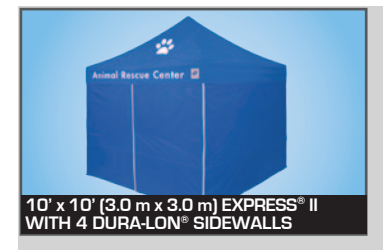

VALUE PAK COLOR OPTIONS:

- Black
- Blue
- White