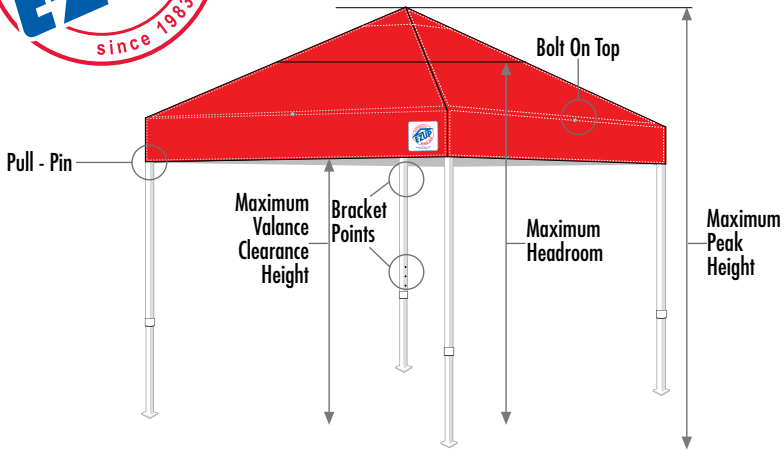

Enterprise™ II Professional Colors: