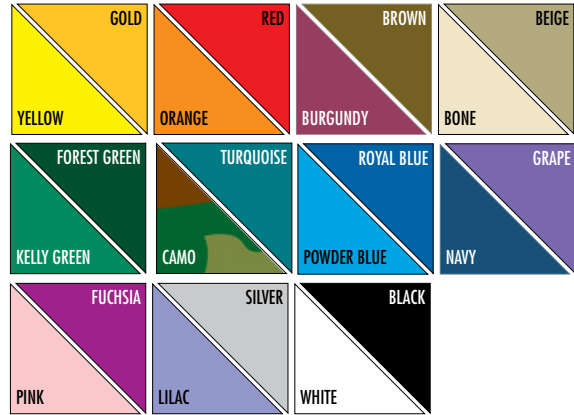

- ◇ Black
- ◇ Blue
- ◇ Red
- ◇ White

CUSTOM GRAPHIC OPTIONS:

- ◇ Professional Grade Fabric Available in 22 Custom Colors
- ◇ Imprint Graphics
- ◇ Full - Bleed Digital Printing

Enterprise™ II Spec Sheet

Enterprise™ II Stock Colors:

Enterprise™ II Professional Colors:

Ask About Our Other E-Z UP® Instant Products...We Make Life E-Z™!

VENDOR TABLES

WEIGHT BAGS

PRO FLAGS™

SIDEWALLS

TABLE COVERS

HEAVY-DUTY STAKE KIT