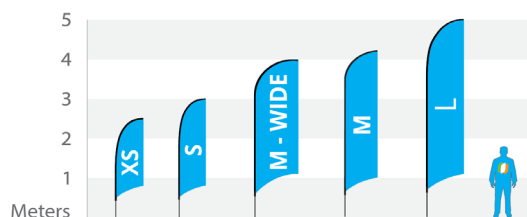

### Beach flag Dolphin

|         | Printing (wxh), cm | Total height, cm |
|---------|--------------------|------------------|
| Size XS | 80x180             | 250              |
| Size S  | 112x200            | 250              |
| Size M  | 112x300            | 350              |
| Size L  | 112x400            | 450              |

### Beach flag Angled

|             | Printing (wxh), cm | Total height, cm |
|-------------|--------------------|------------------|
| Size XS     | 60x186             | 250              |
| Size S      | 60x240             | 300              |
| Size M-Wide | 90x300             | 400              |
| Size M      | 70x330             | 420              |
| Size L      | 75x380             | 500              |

### Beach flag Convex

|             | Printing (wxh), cm | Total height, cm |
|-------------|--------------------|------------------|
| Size XS     | 60x180             | 250              |
| Size S      | 60x240             | 300              |
| Size M-Wide | 90x300             | 400              |
| Size M      | 70x330             | 420              |
| Size L      | 75x380             | 500              |

### Beach flag Concave

|             | Printing (wxh), cm | Total height, cm |
|-------------|--------------------|------------------|
| Size XS     | 60x186             | 250              |
| Size S      | 60x240             | 300              |
| Size M-Wide | 90x300             | 400              |
| Size M      | 70x330             | 420              |
| Size L      | 75x380             | 500              |