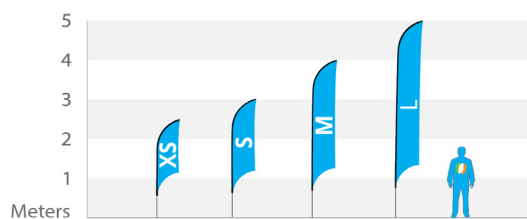

## Dimensions beach flags

### Beach flag Straight

|             | Printing (wxh), cm | Total height, cm |
|-------------|--------------------|------------------|
| Size XS     | 60x186             | 250              |
| Size S      | 60x240             | 300              |
| Size M-Wide | 90x300             | 400              |
| Size M      | 70x330             | 420              |
| Size L      | 75x380             | 500              |

### Beach flag Shark

|         | Printing (wxh), cm | Total height, cm |
|---------|--------------------|------------------|
| Size XS | 68x200             | 250              |
| Size S  | 68x250             | 300              |
| Size M  | 68x350             | 400              |
| Size L  | 68x450             | 500              |