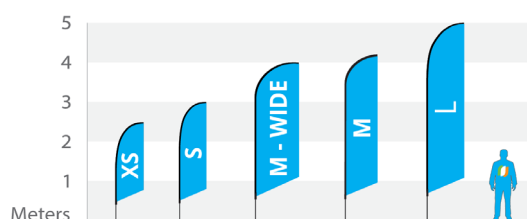

## Dimensions beach flags

### Beach flag Straight

|             | Printing (wxh), cm | Total height, cm |
|-------------|--------------------|------------------|
| Size XS     | 60x186             | 250              |
| Size S      | 60x240             | 300              |
| Size M-Wide | 90x300             | 400              |
| Size M      | 70x330             | 420              |
| Size L      | 75x380             | 500              |

### Beach flag Shark

|         | Printing (wxh), cm | Total height, cm |
|---------|--------------------|------------------|
| Size XS | 68x200             | 250              |
| Size S  | 68x250             | 300              |
| Size M  | 68x350             | 400              |
| Size L  | 68x450             | 500              |

### Beach flag Angled

|             | Printing (wxh), cm | Total height, cm |
|-------------|--------------------|------------------|
| Size XS     | 60x186             | 250              |
| Size S      | 60x240             | 300              |
| Size M-Wide | 90x300             | 400              |
| Size M      | 70x330             | 420              |
| Size L      | 75x380             | 500              |