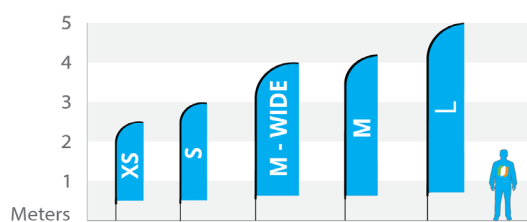

### Beach flag Straight

|             | Printing (wxh), cm | Total height, cm |
|-------------|--------------------|------------------|
| Size XS     | 60x186             | 250              |
| Size S      | 60x240             | 300              |
| Size M-Wide | 90x300             | 400              |
| Size M      | 70x330             | 420              |
| Size L      | 75x380             | 500              |