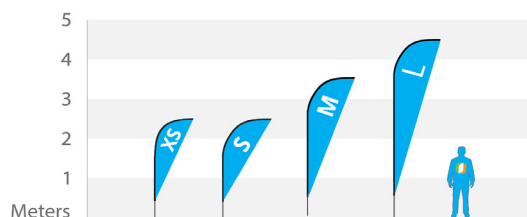

Beach flag Dolphin

	Printing (wxh), cm	Total height, cm
Size XS	80x180	250
Size S	112x200	250
Size M	112x300	350
Size L	112x400	450