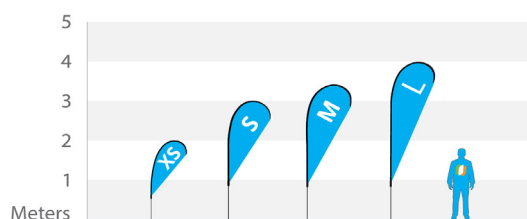

Beach flag Flying

	Printing (wxh), cm	Total height, cm
Size XS	70x150	200
Size S	90x180	250
Size M	100x240	340
Size L	100x300	400