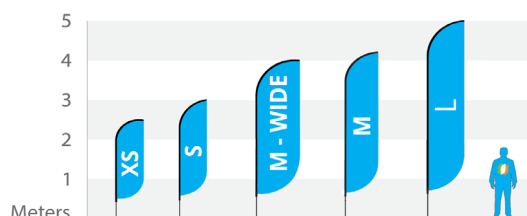

Beach flag Convex

	Printing (wxh), cm	Total height, cm
Size XS	60x180	250
Size S	60x240	300
Size M-Wide	90x300	400
Size M	70x330	420
Size L	75x380	500