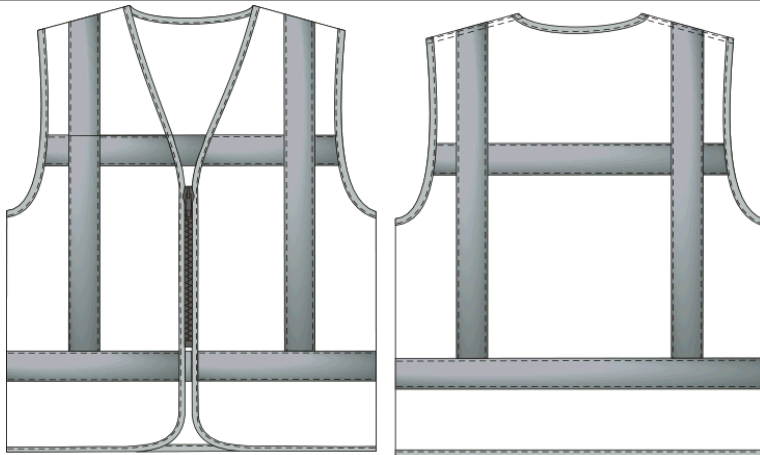

Style drawing

Style Remarks

Fluor orange
Fluor yellow