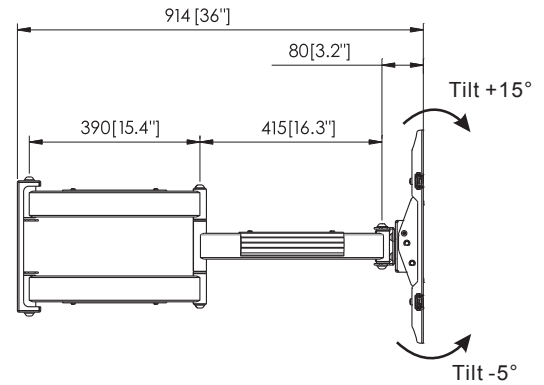

DQ Reach XXL 91CM

Front View

Right View

Top View

Right View
(Folds against wall)