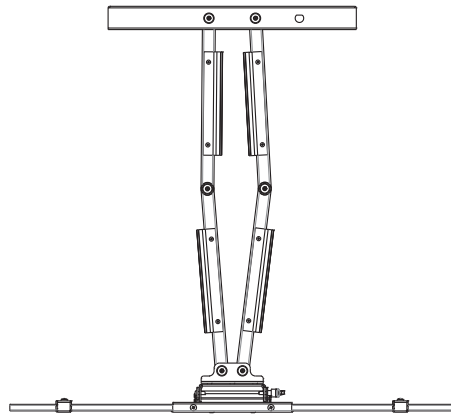

DQ Reach XXL 91CM

Front View

Right View

Top View

Right View
(Folds against wall)