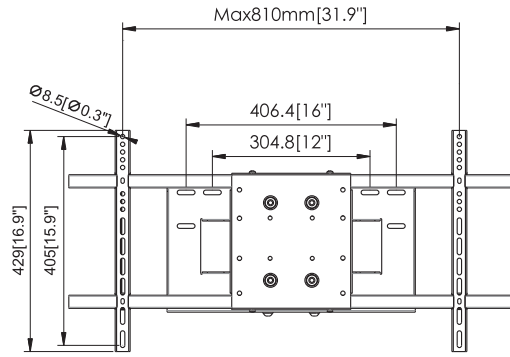

DQ Reach XXL 91CM

Front View

Right View

Top View

Right View
(Folds against wall)