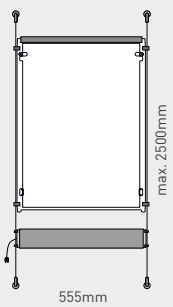

single side transparent acrylic poster pockets, rear side laser dots, with lateral cable supports made of silver plated brass, led with silver anodised aluminium cover

B FLY SHINE LIGHT

1	YSESLIGHT700500*	set 700x500mm V, 1pc	432,00

B FLY SHINE LIGHT

1	YSEPLIGHT1A4V	panel 1 A4 V, 1pc	88,20
2	YSEPLIGHT2A4V	panel 2 A4 V, 1pc	144,00
3	YSEPLIGHT3A4V	panel 3 A4 V, 1pc	182,00
4	YSEPLIGHT1A3H	panel 1 A3 H, 1pc	120,50
5	YSEPLIGHT700500	panel 700x500mm V, 1pc	252,00
6	YSETKLIGHTA4V	trasformatore kit A4 V, 1pc	165,20
7	YSETKLIGHT2A4V	trasformatore kit 2x A4 V, 1pc	172,00
8	YSETKLIGHT3A4V	trasformatore kit 3x A4 V, 1pc	182,00
9	YSETKLIGHTA3H	trasformatore kit A3 H, 1pc	170,50
10	YSETKLIGHT700500*	trasformatore kit 700x500, 1pc	180,00

* non combinabile con 2 A4 | nicht kombinierbar mit 2 A4 | cannot be combined with 2 A4