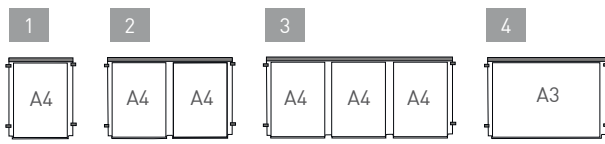

COMBINATION SET

fissaggi fly mobil per cavo a parete o soffitto, in ottone cromato color argento satinato
wand- und deckenhalter fly mobil für spannsel, aus silbermatt verchromtem messing
wall- and ceiling support fly mobil for cable, made of silvermatt plated brass