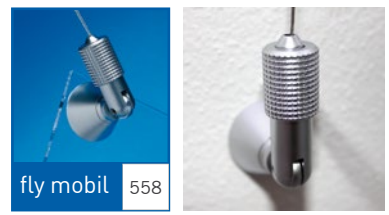

SET FLY SHINE LIGHT

- 4pcs wall or ceiling supports
- 1x5m steel cable
- led-illuminated poster pockets
- transformator container in silver anodized aluminium

illuminated pockets

FLY SHINE LIGHT

MADE IN EU design by KD

COMBINATION SET

fissaggi fly mobil per cavo a parete o soffitto, in ottone cromato color argento satinato
 wand- und deckenhalter fly mobil für spannsel, aus silbermatt verchromtem messing
 wall- and ceiling support fly mobil for cable, made of silvermatt plated brass