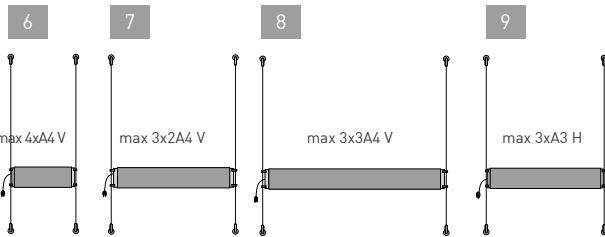

COMBINATION SET

fissaggi fly mobil per cavo a parete o soffitto, in ottone cromato color argento satinato
wand- und deckenhalter fly mobil für spannsel, aus silbermatt verchromtem messing
wall- and ceiling support fly mobil for cable, made of silvermatt plated brass