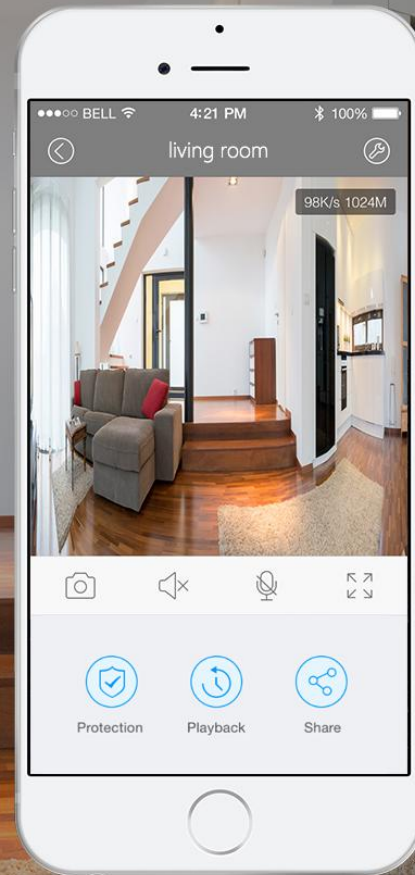

# Clever Dog Panorama

—New sense | New experience | New vision

**Clever Dog**

**Panorama**

To freely control the panoramic view

## The HD Camera can be installed upside down

With gyroscope inside, the camera can auto-sense the placing angle.

# HD Super wide angle of view makes everything under control

960P HD lens provides the 360 °view of wide-angle and wide-range to monitor and record the indoor and surroundings without dead corner

**Motion detection, to guard all the time**

The captured pics will be sent to cellphone for warning by motion detection