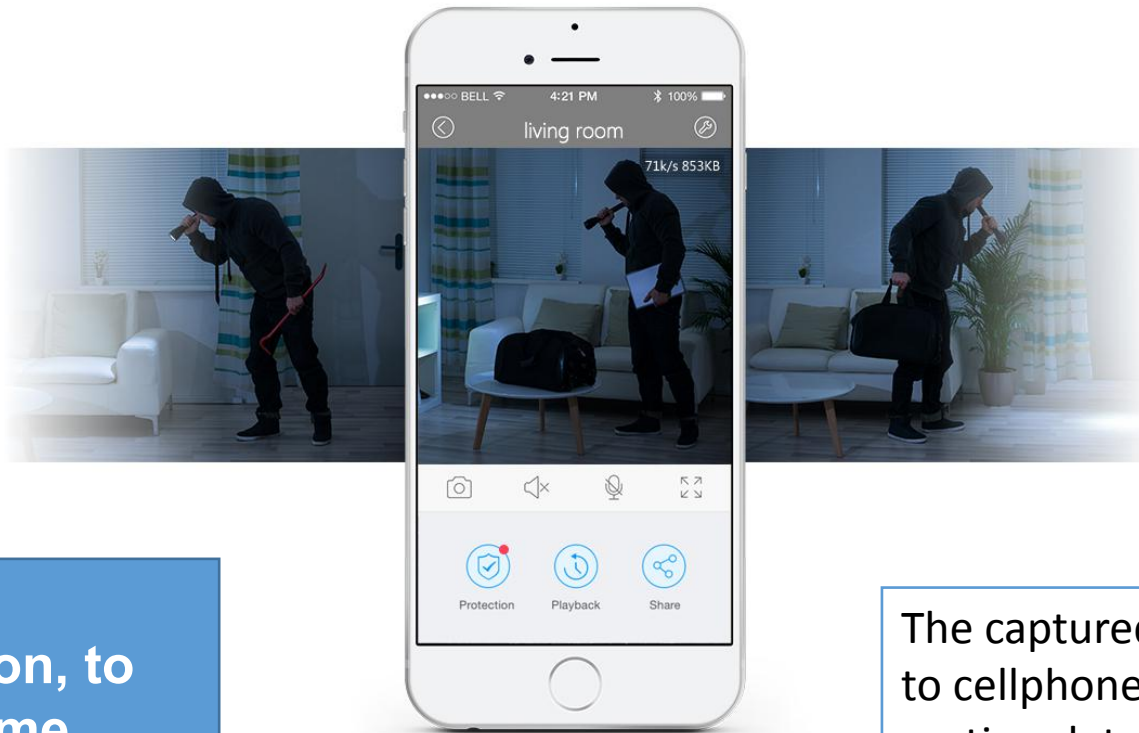

## The HD Camera can be installed upside down

With gyroscope inside, the camera can auto-sense the placing angle.

# HD Super wide angle of view makes everything under control

960P HD lens provides the 360 °view of wide-angle and wide-range to monitor and record the indoor and surroundings without dead corner

**Motion detection, to guard all the time**

The captured pics will be sent to cellphone for warning by motion detection

## To communicate anywhere and anytime

With microphone and speaker inside, easy to realize remote 2-way-audio talk through cellphone. Home is close to you wherever you are

My little baby,  
miss mummy?