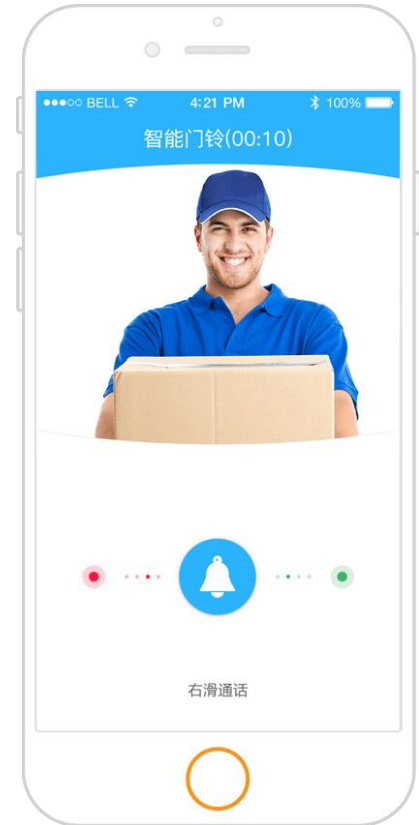

Dangdang Smart Doorbell

Dangdang Smart Doorbell

Outdoor bell

Indoor bell

New-style Smart Doorbell

Do you have such worries?

Hard to install and wire

Missed the express delivery

Too high for babies to reach

Image is distorted

Cannot see it clearly.

Trouble to run around

Full featured for you

No Wiring

- Lithium battery
- 90 days standby time
- Wi-Fi Connection

Intelligent Processing