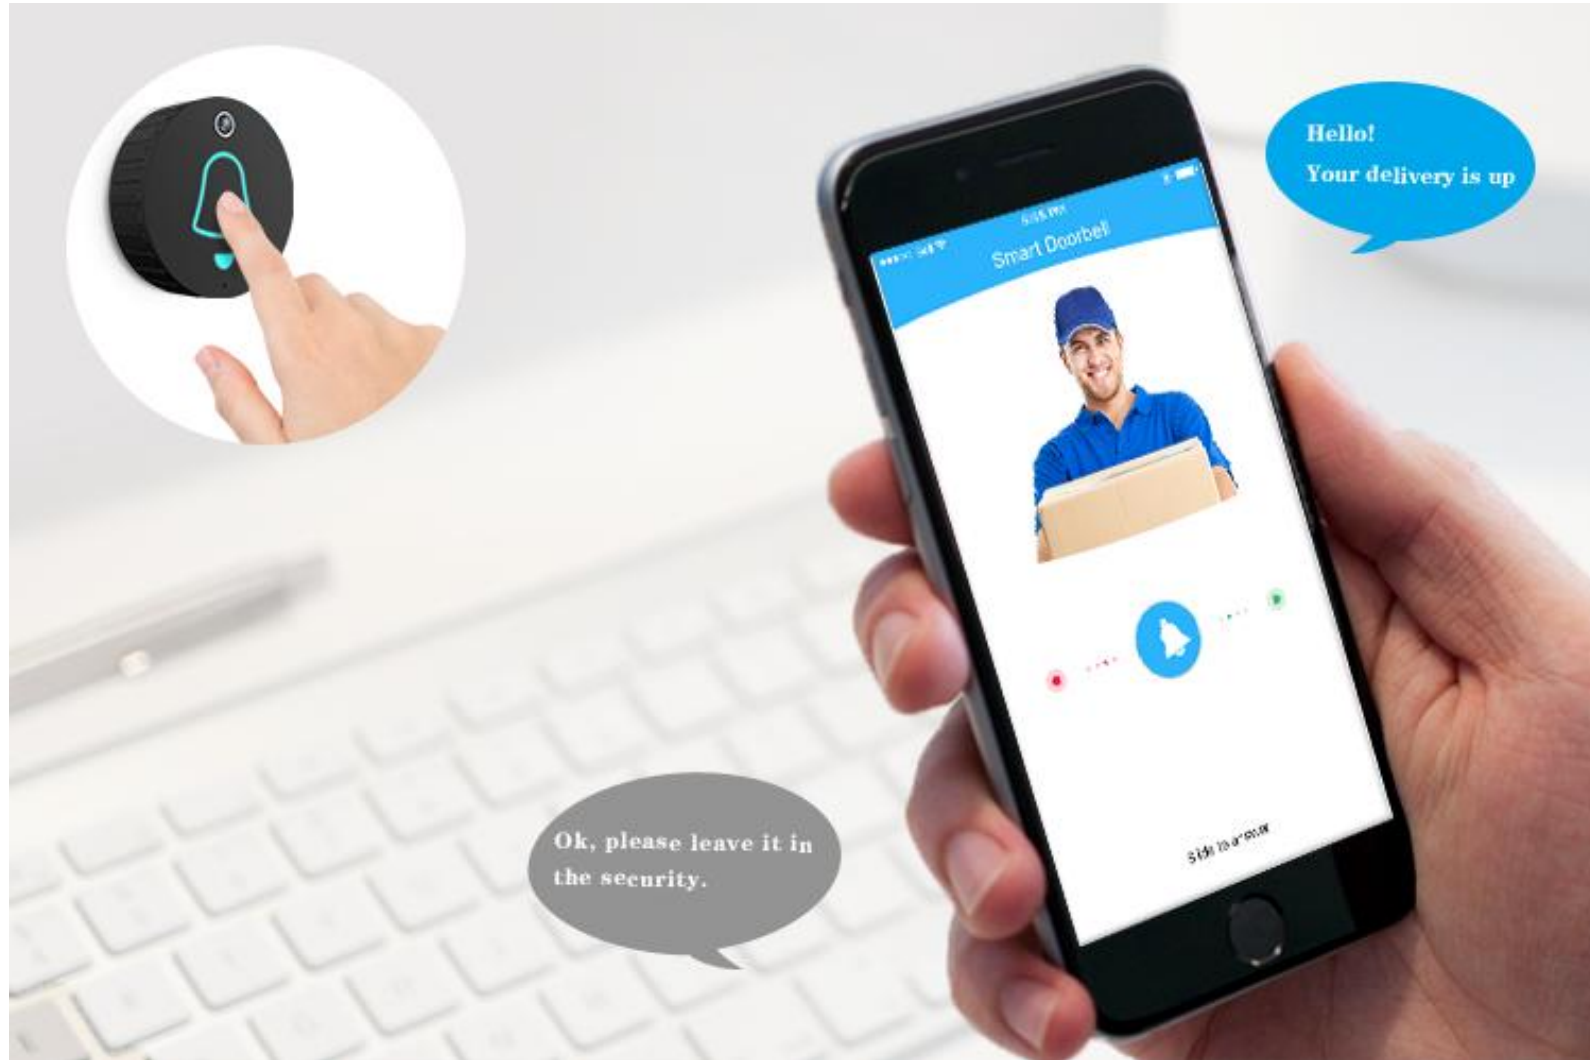

Ultra-low power consumption,
Super wi-fi signal with the capability of
penetrating walls

Standby for 90 days on a
single charge

Visitor records

Talkback

Check the video at anytime and anywhere

High-quality PC material

Waterproof, crashproof, removable

Features of Clever Dog App

Receive

Remote answer
Remote talkback

Visitor records
Real-time video

Control

View outside images
in real-time

Device status
WiFi settings
Volume, ring and etc.