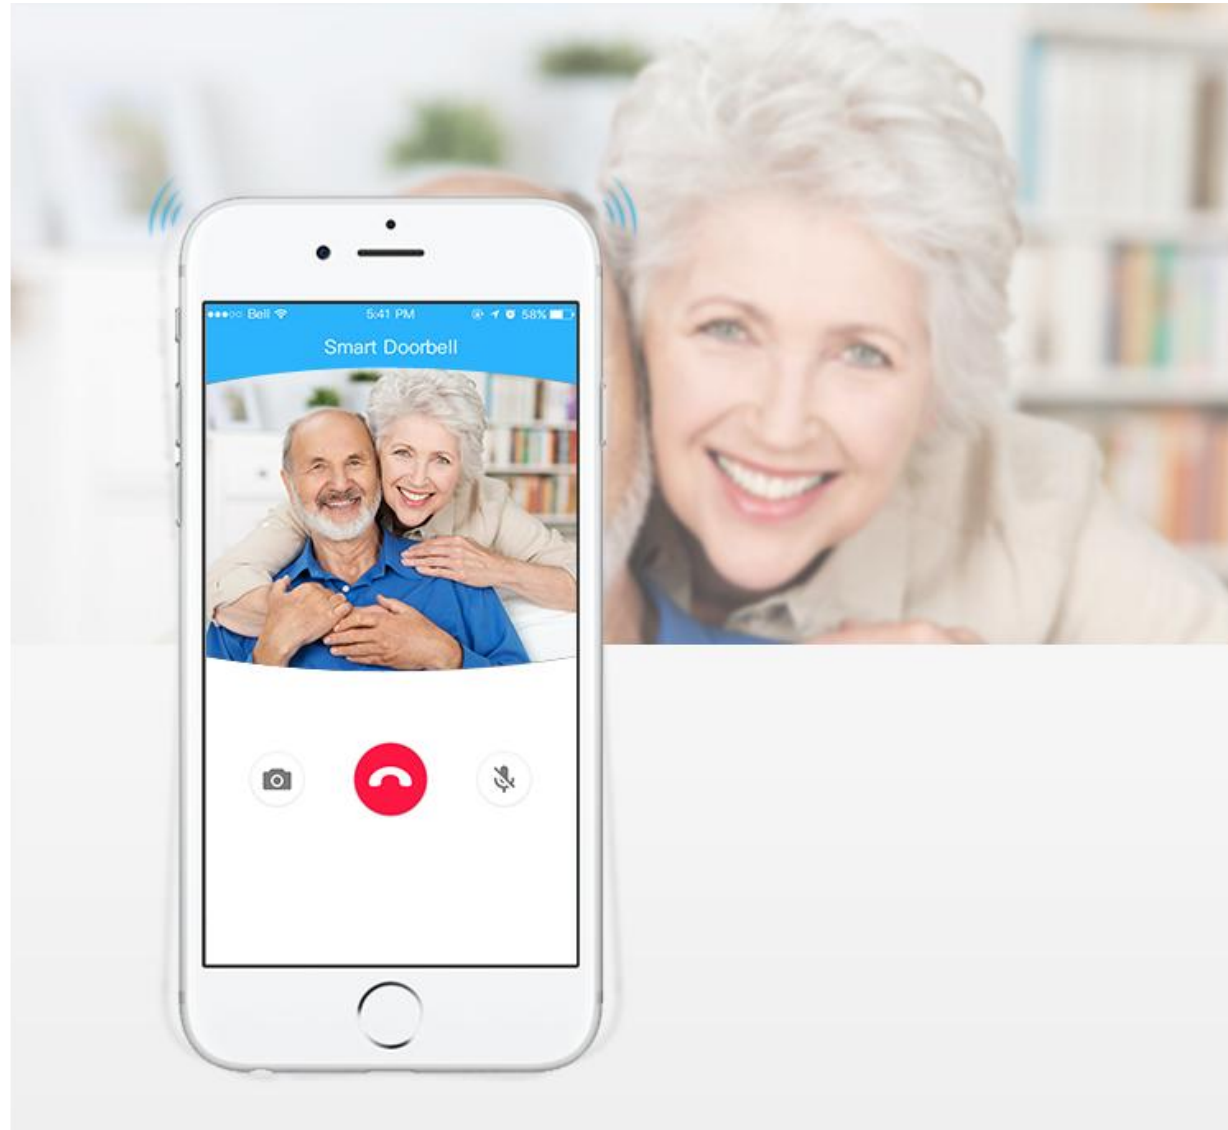

← Ringing inside

Outdoor

Answer the call from visitor on you cellphone

Indoor

Communicate with families anytime and anywhere

Only three steps for installing

—Simple makes the best!

01

Waterproof, crashproof, removable

Features of Clever Dog App

Receive

Remote answer
Remote talkback

Visitor records
Real-time video

Control

View outside images
in real-time

Device status
WiFi settings
Volume, ring and etc.