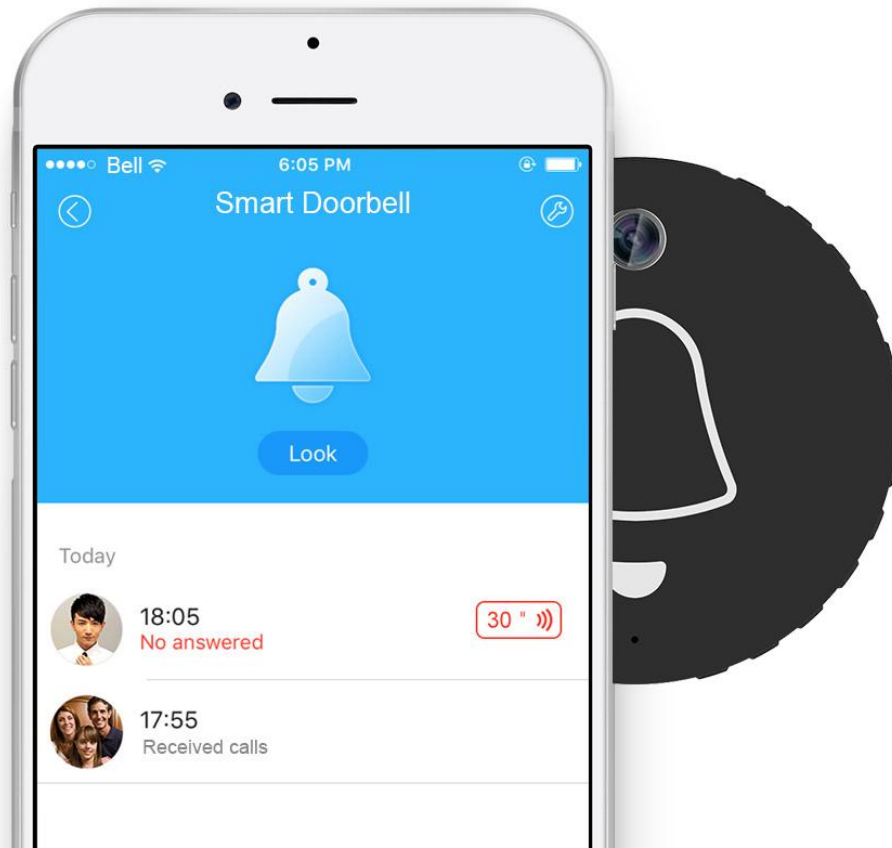

← Ringing inside

Outdoor

Answer the call from visitor on you cellphone

Indoor

Communicate with families anytime and anywhere

Only three steps for installing

—Simple makes the best!

01

Download
APP

Bind device

02

03

Screw fixation

Ultra-long standby time

=

+

Ultra-low power consumption,
Super wi-fi signal with the capability of
penetrating walls

Standby for 90 days on a
single charge

Visitor records

Talkback

Check the video at anytime and anywhere

High-quality PC material

Waterproof, crashproof, removable

Features of Clever Dog App

Receive

Remote answer
Remote talkback

Visitor records
Real-time video

Control

View outside images
in real-time

Device status
WiFi settings
Volume, ring and etc.