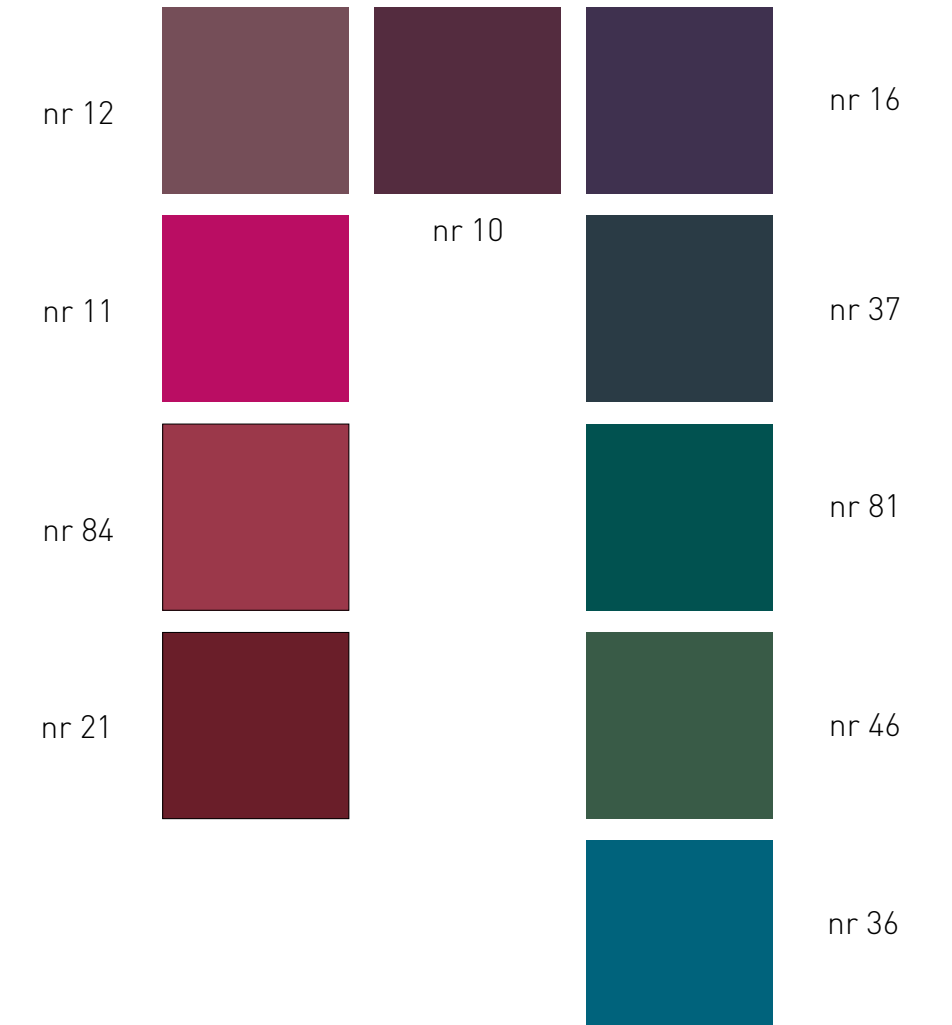

COLOR CHOICES