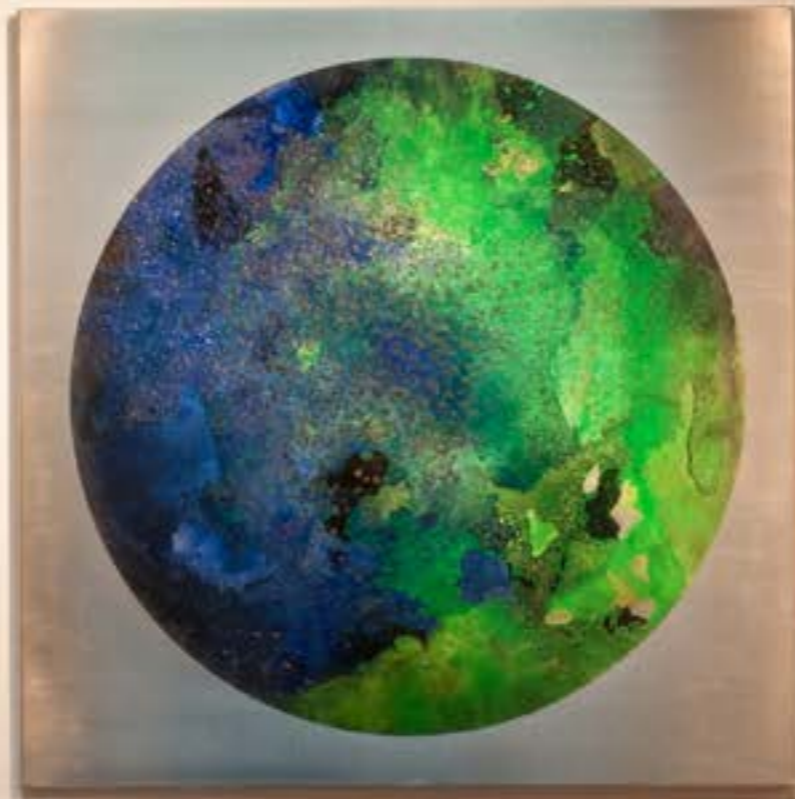

BAMBOO

1601

1602

1603

1604

1605

These colors are in our standard bamboo color-range.
Custom colors can be labdyed for rugs from 12m² and over.

Let's
STAY
in touch!