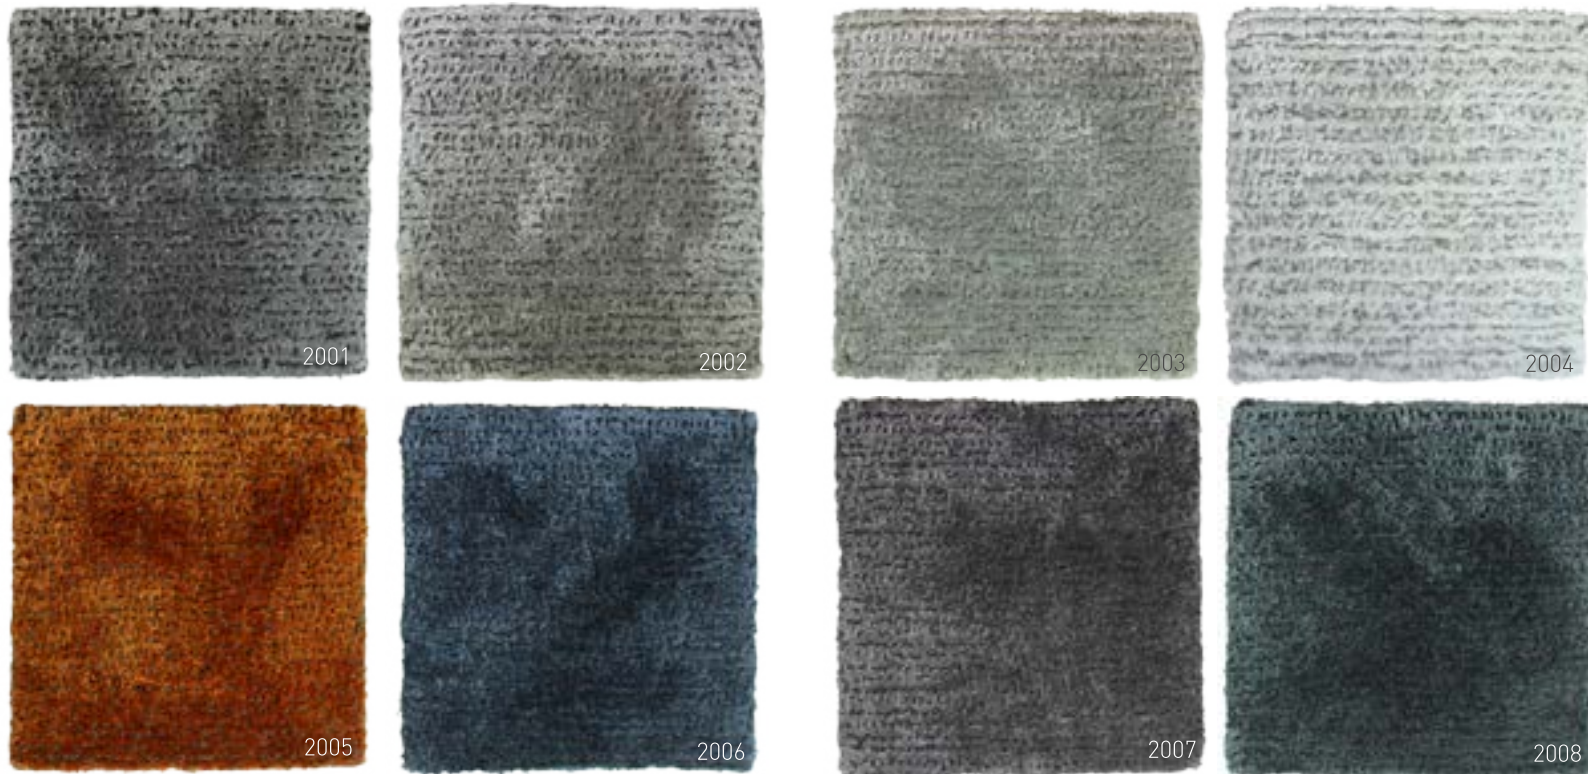

Meet your **PERFECT** match.

NAME Perfect Match
AVAILABLE AS rug, wall-to-wall, (stair) runner
DESIGN Ulf Moritz
SIZE any size possible
WEIGHT 5000 gr/m²
HEIGHT 14 mm (standard) or custom
TECHNIQUE hand tufted
COLORS 8 standard + 87 uni + custom
COLOR Christiane Müller
DESIGN 80% eucalyptus, 20% natural wool
MATERIAL + any size, pattern and shape possible
ADVANTAGES + possibility to create your own (mix or uni) color
out of 87 uni colors (see eucalyptus color box)
+ custom colors on request from 12 m²
+ suitable for residential as well as soft contract