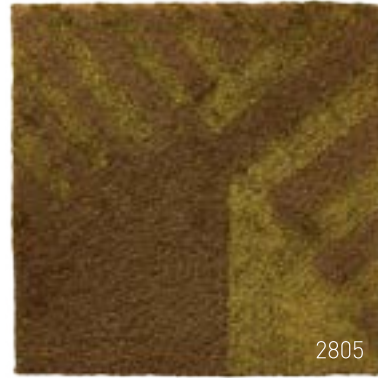

Safely **CROSS** over.

NAME Cross Over
AVAILABLE AS rug, wall-to-wall, (stair) runner
DESIGN Marc Thorpe
SIZE any size possible
WEIGHT 4500 gr/m²
HEIGHT 10 mm (standard) or custom
TECHNIQUE hand tufted
COLORS 6 standard
COLOR Christiane Müller
DESIGN 50% eucalyptus, 50% wool
MATERIAL + any size and shape possible
ADVANTAGES + custom colors on request from 12 m², contact us for details!
+ suitable for residential as well as soft contract