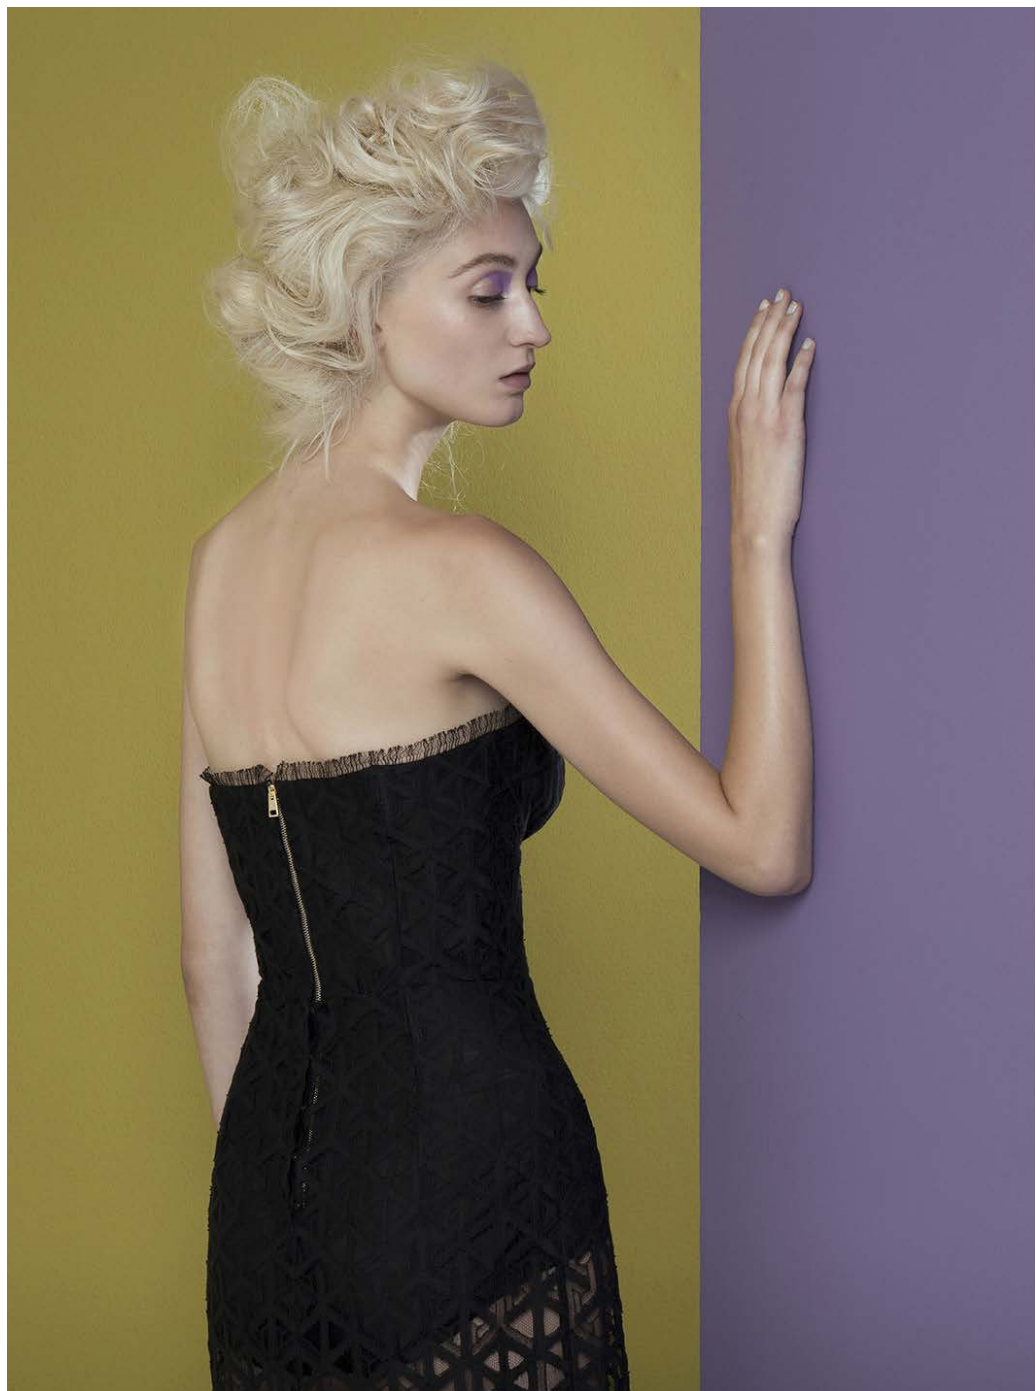

W I N O N A H

Milano

Spring/Summer 2017

jacket / WI6001-109S7.396 | **pants** / WI3003-109S7.396

playsuit / WI5204-101S7.013

top / WI1007-101S7.013 | **pants** / WI3001-108S7.999

jacket / WI6201-108S7.100

dress / WI5002-111S7.999

dress / WI5012-104S7.019

dress / WI5008-101S7.013

jumpsuit / WI5203-109S7.264

dress / WI5004-110S7.102

top / WI1005-109S7.264 | **pants** / WI3001-105S7.018

top / WI1007-102S7.100 | **pants** / WI3201-108S7.999