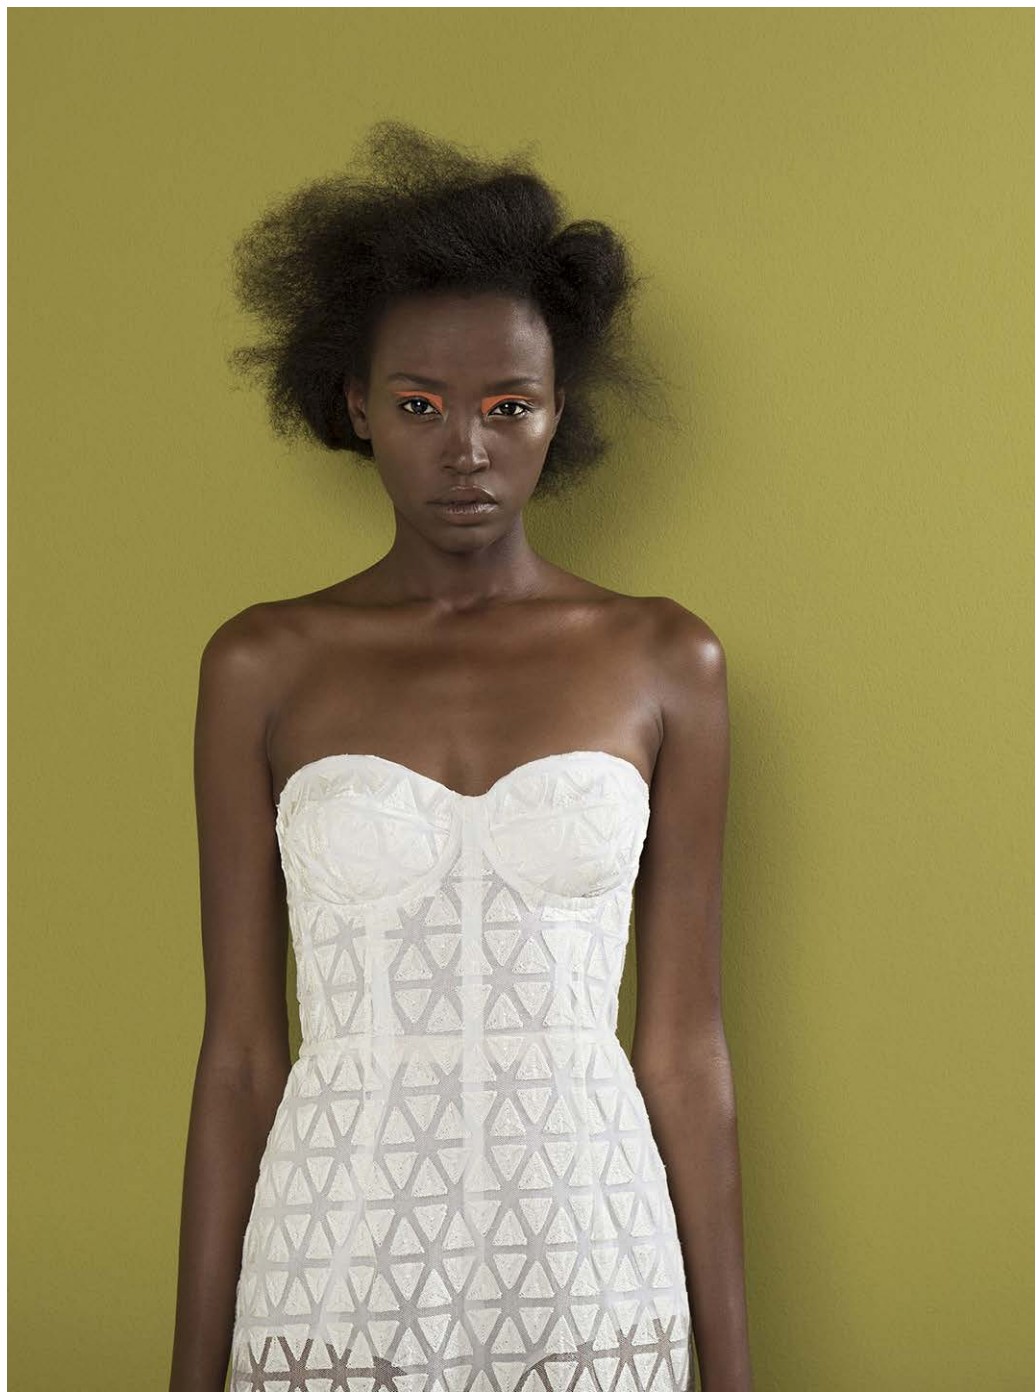

W I N O N A H

Milano

Spring/Summer 2017

jacket / WI6001-109S7.396 | **pants** / WI3003-109S7.396

playsuit / WI5204-101S7.013

top / WI1007-101S7.013 | **pants** / WI3001-108S7.999

jacket / WI6201-108S7.100

dress / WI5002-111S7.999

dress / WI5012-104S7.019

dress / WI5008-101S7.013

jumpsuit / WI5203-109S7.264

dress / WI5004-110S7.102

top / WI1005-109S7.264 | **pants** / WI3001-105S7.018

top / WI1007-102S7.100 | **pants** / WI3201-108S7.999