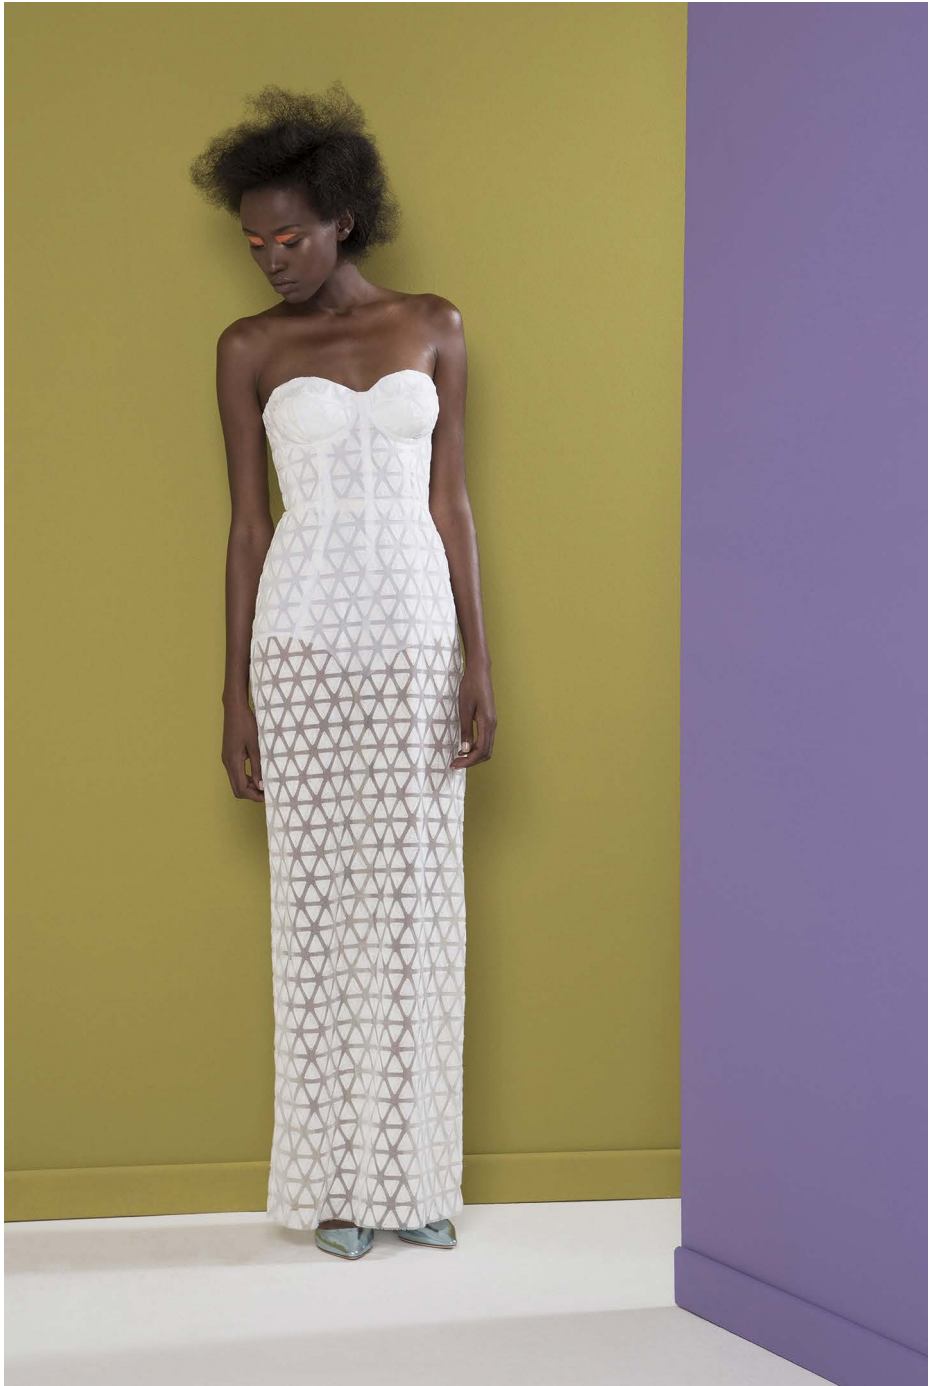

W I N O N A H

Milano

Spring/Summer 2017

jacket / WI6001-109S7.396 | **pants** / WI3003-109S7.396

playsuit / WI5204-101S7.013

top / WI1007-101S7.013 | **pants** / WI3001-108S7.999

jacket / WI6201-108S7.100

dress / WI5002-111S7.999

dress / WI5012-104S7.019

dress / WI5008-101S7.013

jumpsuit / WI5203-109S7.264

dress / WI5004-110S7.102

top / WI1005-109S7.264 | **pants** / WI3001-105S7.018

top / WI1007-102S7.100 | **pants** / WI3201-108S7.999