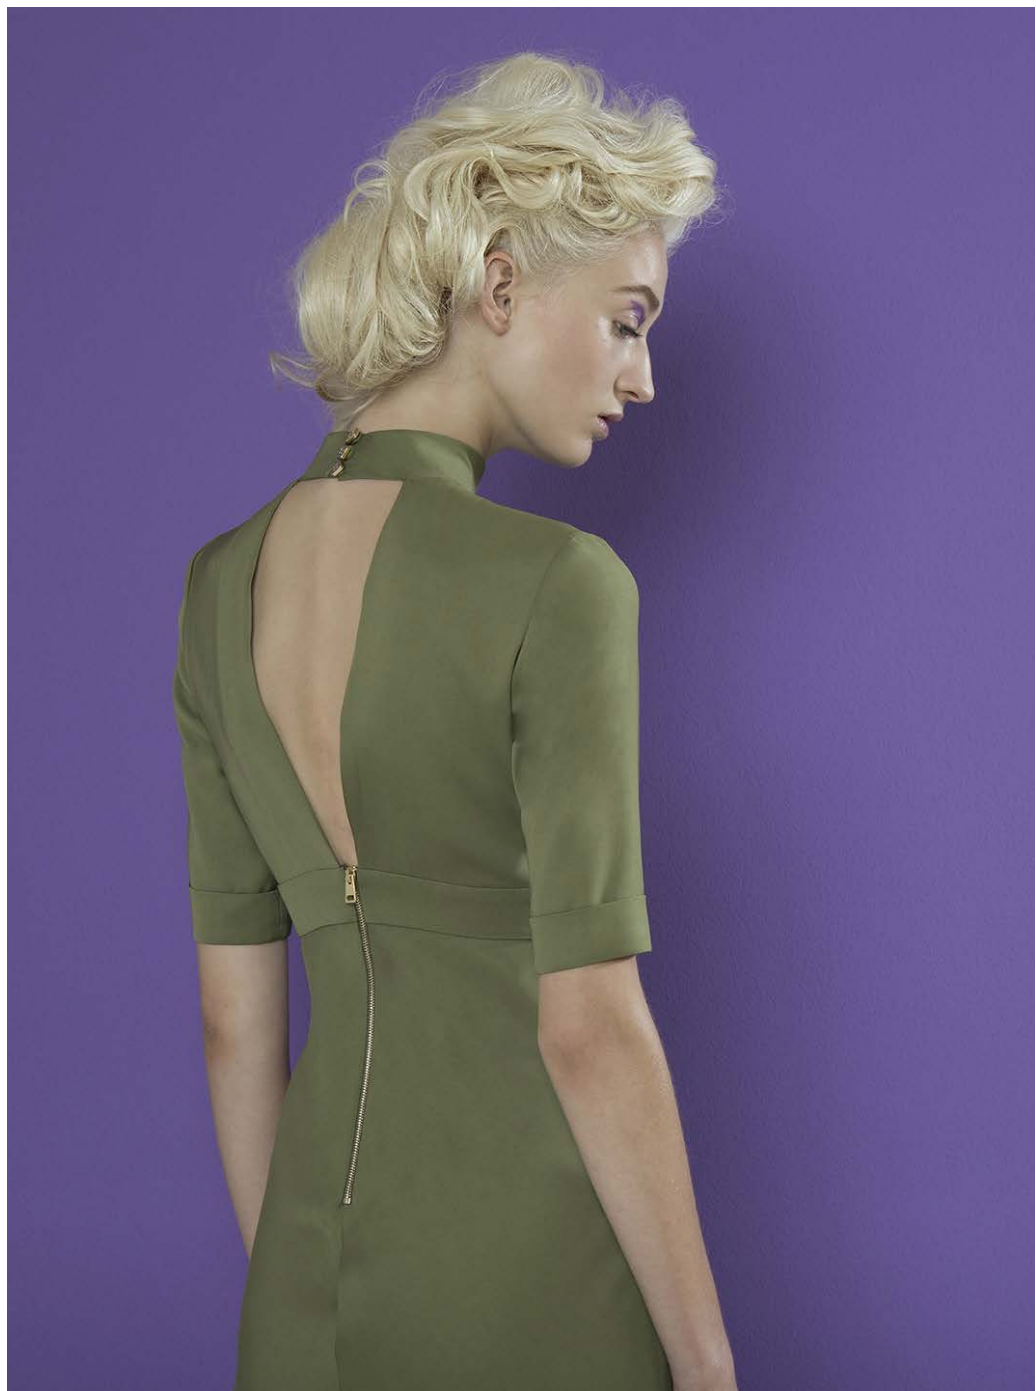

W I N O N A H

Milano

Spring/Summer 2017

jacket / WI6001-109S7.396 | **pants** / WI3003-109S7.396

playsuit / WI5204-101S7.013

top / WI1007-101S7.013 | **pants** / WI3001-108S7.999

jacket / WI6201-108S7.100

dress / WI5002-111S7.999

dress / WI5012-104S7.019

dress / WI5008-101S7.013

jumpsuit / WI5203-109S7.264

dress / WI5004-110S7.102

top / WI1005-109S7.264 | **pants** / WI3001-105S7.018

top / WI1007-102S7.100 | **pants** / WI3201-108S7.999