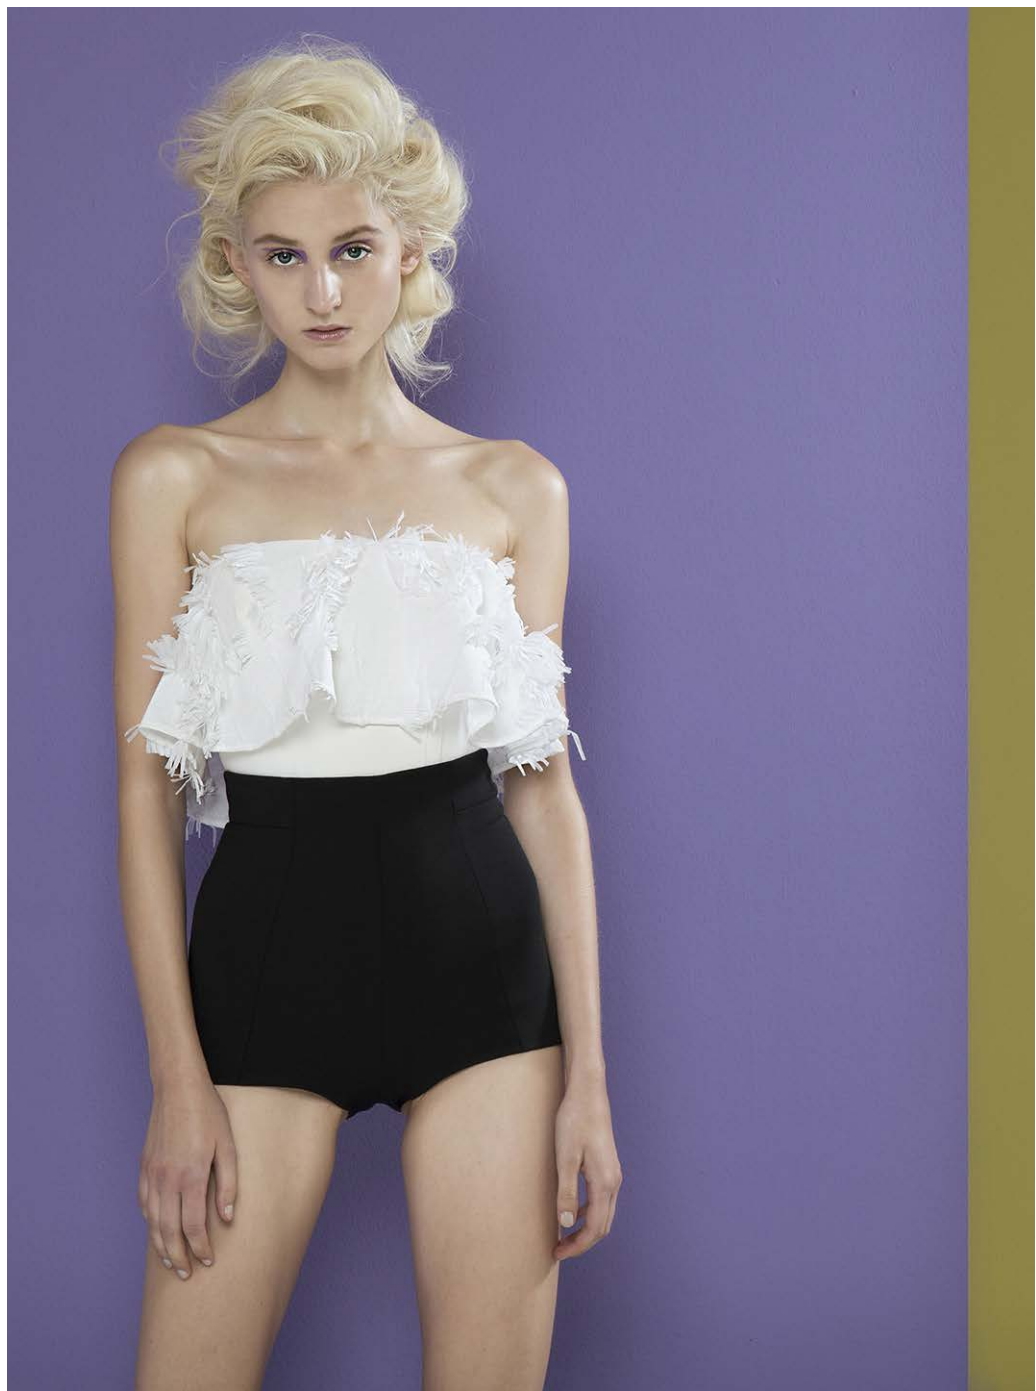

W I N O N A H

Milano

Spring/Summer 2017

jacket / WI6001-109S7.396 | **pants** / WI3003-109S7.396

playsuit / WI5204-101S7.013

top / WI1007-101S7.013 | **pants** / WI3001-108S7.999

jacket / WI6201-108S7.100

dress / WI5002-111S7.999

dress / WI5012-104S7.019

dress / WI5008-101S7.013

jumpsuit / WI5203-109S7.264

dress / WI5004-110S7.102

top / WI1005-109S7.264 | **pants** / WI3001-105S7.018

top / WI1007-102S7.100 | **pants** / WI3201-108S7.999