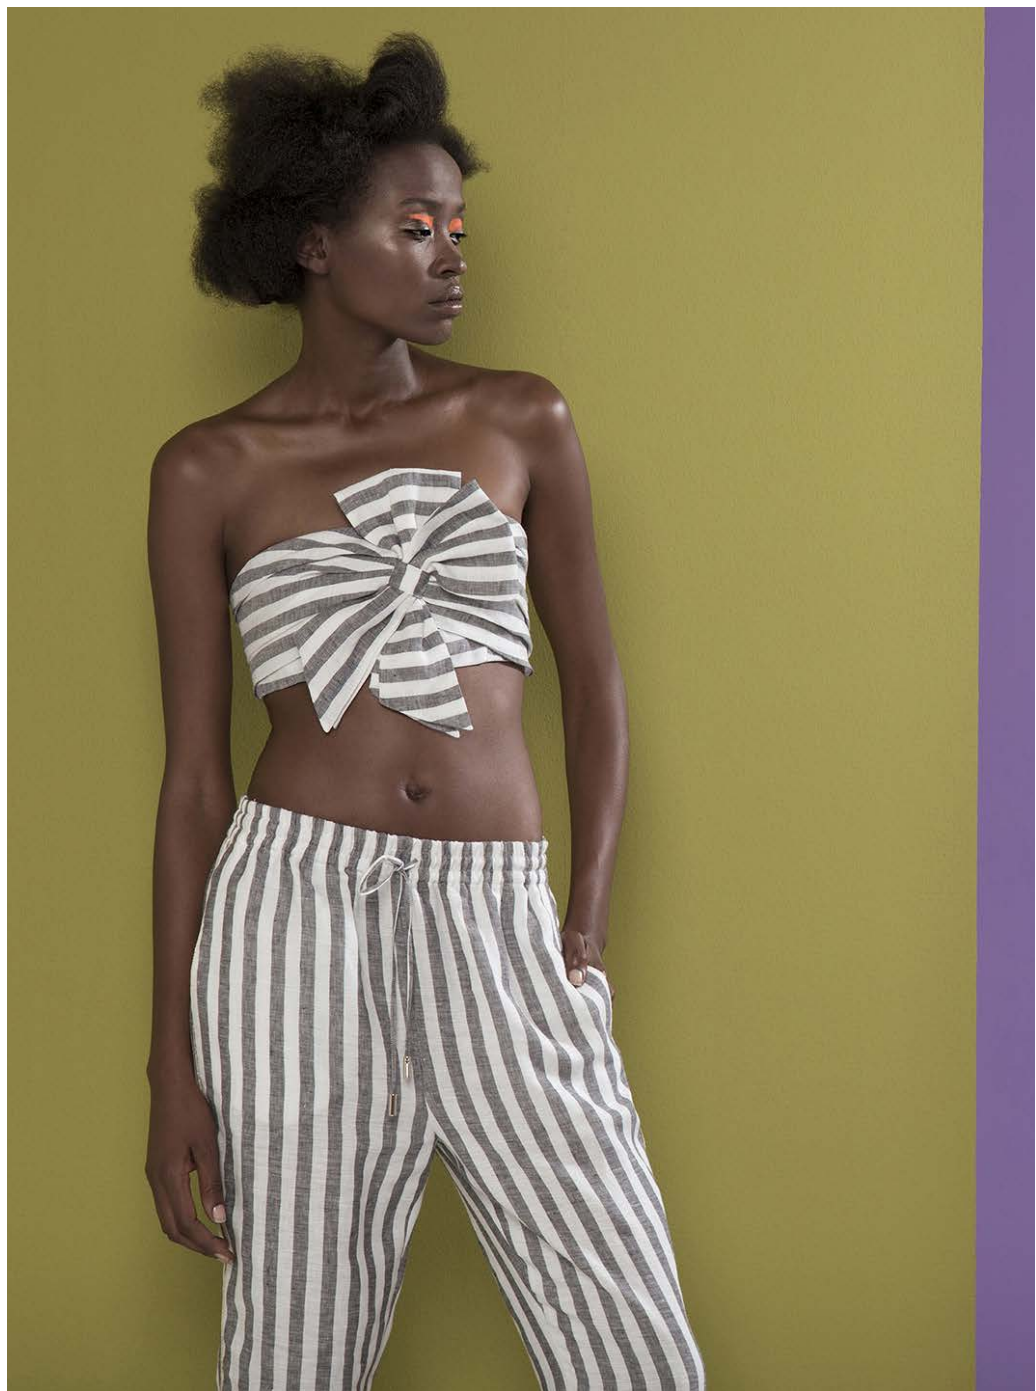

W I N O N A H

Milano

Spring/Summer 2017

jacket / WI6001-109S7.396 | **pants** / WI3003-109S7.396

playsuit / WI5204-101S7.013

top / WI1007-101S7.013 | **pants** / WI3001-108S7.999

jacket / WI6201-108S7.100

dress / WI5002-111S7.999

dress / WI5012-104S7.019

dress / WI5008-101S7.013

jumpsuit / WI5203-109S7.264

dress / WI5004-110S7.102

top / WI1005-109S7.264 | **pants** / WI3001-105S7.018

top / WI1007-102S7.100 | **pants** / WI3201-108S7.999

dress / WI5001-103S7.013

top / WI1003-107S7.479 | **pants** / WI3004-107S7.479

top / WI1004-113S7.019 | **pants** / WI3003-113S7.019

top / WI1007-102S7.100 | **pants** / WI3201-108S7.100

W I N O N A H

Milano