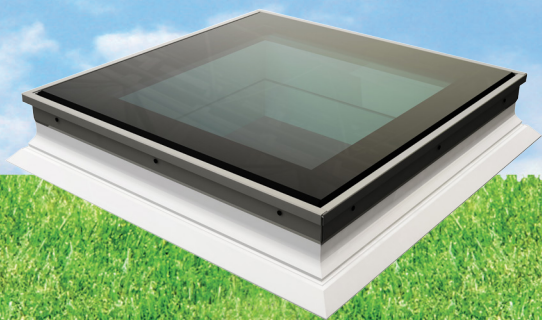

PLATDAKRAMEN

PGX A1

Vast
ENERGY-SAVING

PGC A1

Elektrisch te openen
ENERGY-SAVING

U WAARDE
PLATDAKRAAM

$U_w = 1,1 \text{ W/m}^2\text{K}$

$U_w = 1,1 \text{ W/m}^2\text{K}$

A1

$U_g = 1,0 \text{ W/m}^2\text{K}$
HR++ glas

$U_g = 1,0 \text{ W/m}^2\text{K}$
HR++ glas

GLAS

6H / 16 / 44.2T (AR)

6H / 16 / 44.2T (AR)

Dubbel glas
Gas - argon
Warm spacer
Lage emissie coating
Gehard glas
Zelf reinigend
Gelamineerde binnenzijde ruit

Dubbel glas
Gas - argon
Warm spacer
Lage emissie coating
Gehard glas
Zelf reinigend
Gelamineerde binnenzijde ruit

FRAME

Wit kunststof profiel met schuim gevuld
Onderhoudsvrij

Wit kunststof profiel met schuim gevuld
Onderhoudsvrij

DAKHELLING

2 - 15°

2 - 15°

ELEKTRISCHE
BEDIENING

230V met afstandsbediening.

Sluit automatisch zodra regen wordt
gedetecteerd

REGENSENSOR